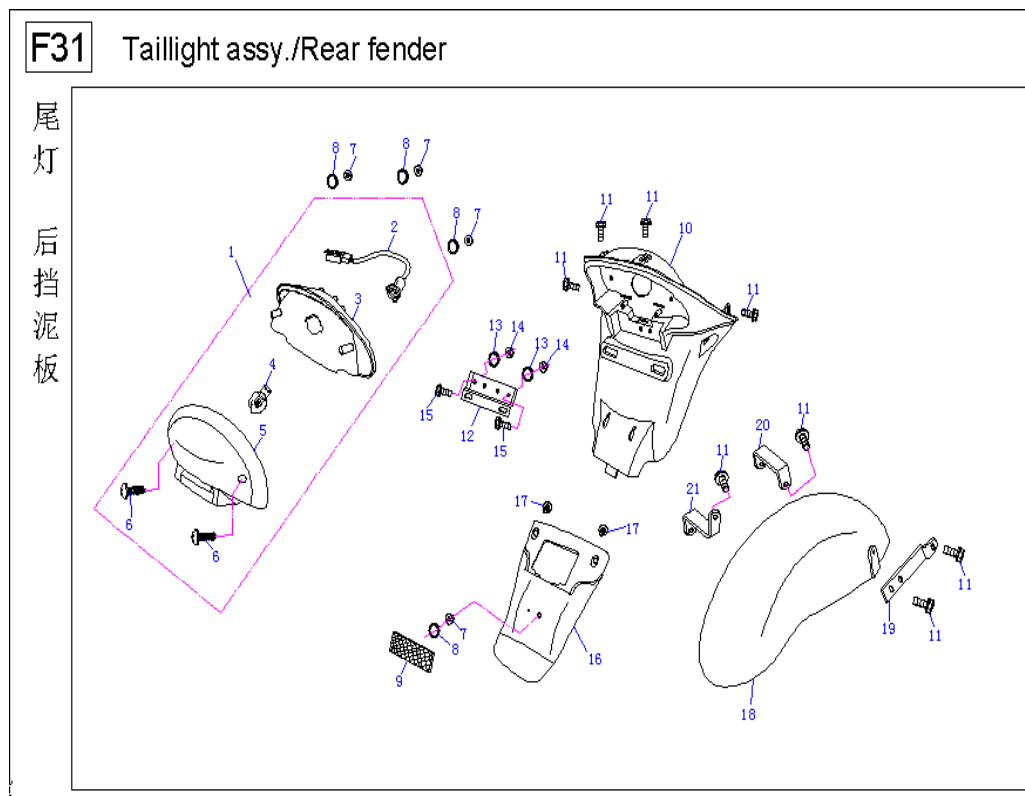

F30 Body cover/Luggage box

车
体
盖

置
物
箱

F30 Body cover / Luggage box

NO.	Component and Parts No.	English Name	Quantity
F30/1	BT49QT-7-070201	Cover , Left Body Side	1
F30/2	BT49QT-7-070301	Cover ., Right Body Side	1
F30/3	BT49QT-7-070203	Ventilating cover ,left boby side	1
F30/4	BT49QT-7-070303	Ventilating cover ,right boby side	1
F30/5	BT49QT-7-040001	Rear luggage box	1
F30/6	BT49QT-7-010003	Clip (ST4.2)	2
F30/7	GB/T845-1985	Screw Tapping ST4.8*13	9
F30/8	BT49QT-7-040002	Inner Cover luggage Box	1
F30/9	GB/T818-1985	Bolt M6*16	2
F30/10	BT49QT-7-070101	Rear Tail Cover	1
F30/11	GB/T5789-1986	Bolt M6*12	2
F30/12	601203-TA7-0000	Fr ., Cover Luggage Box	1
F30/13	BT49QT-7-010001	Cover Luggage Box Fr ., Cover	1
F30/14	BT49QT-7-010002	Ladder Bolt M6*16	1
F30/15	BT49QT-7-010003	Hook , Helmet	1
F30/16	GB/T97.1-1985	Washer 10	1
F30/17	GB/T6177-1986	Nut M6	3
F30/18	BT49QT-7-010008	Clip Nut M6	1
F30/19	GB/T845-1985	Screw Tapping ST4.2*13	4
F30/20	821048	Clip(ST4.8)	1