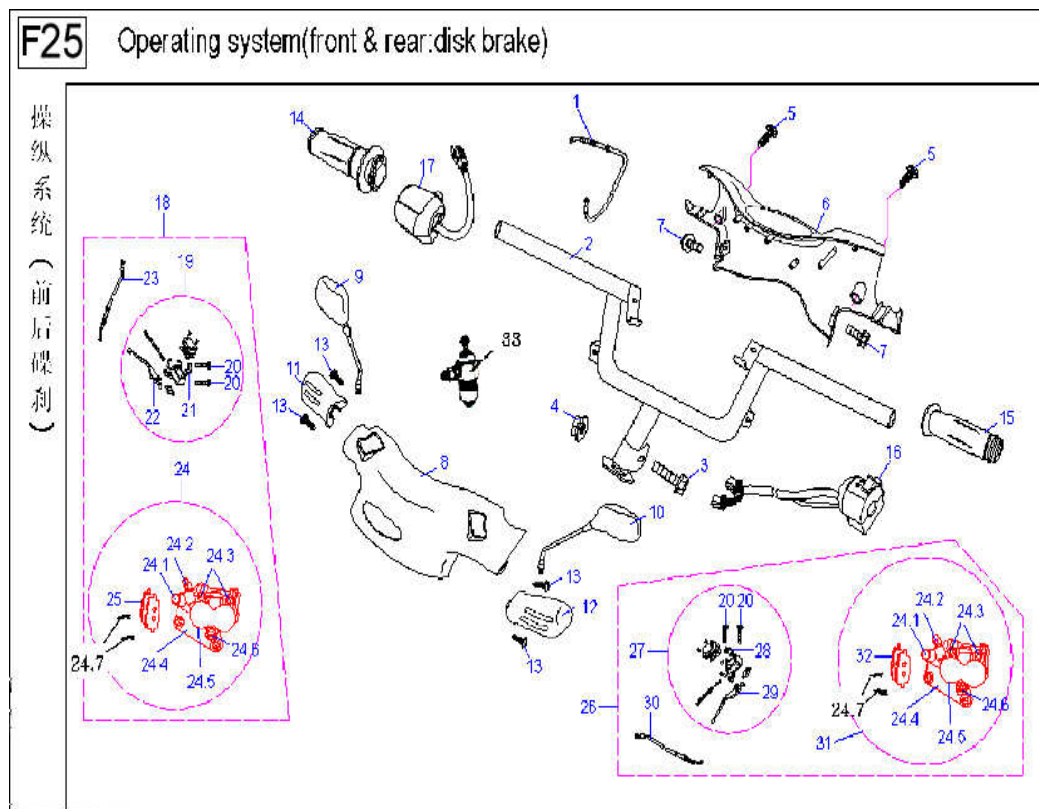

F25 Operating system (Front and rear disk brake)

NO.	Component and Parts No.	English Name	Quantity
F25/1	BT50QT-7-110300	Throtte link assy .	1
F25/2	BT50QT-7-110100	Direction handle	1
F25/3	GB/T 5789-1986	Bolt M10*45	1
F25/4	GB/T 6187-1986	Nut M10*1.25	1
F25/5	GB/T 845-1985	Screw Tapping ST4.2*16	2
F25/6	BT49QT-7-160002	Rear Part , Head Cover	1
F25/7	GB/T 5789-1986	Bolt Flange M6*12	2
F25/8	BT49QT-7-160001	Front Part , Head Cover	1
F25/9	BT50QT-9-110300	R. mirror	1
F25/10	BT50QT-9-110200	L.mirror	1
F25/11	BT49QT-7-160004	R.grip cover	1
F25/12	BT49QT-7-160003	L.grip cover	1
F25/13	GB/T845-1985	Screw Tapping ST4.2*13	4
F25/14	BT50QT-9-110400	Crip throttle assy .	1
F25/15	BT50QT-9-110001	Left grip	1
F25/16	BT50QT-9-181200	L. handle switch assy .	1
F25/17	BT50QT-9-181300	R. handle switch assy .	1
F25/18	BT49QT-7-140000	Front disk brake assy.	1
F25/19	BT49QT-7-140100	Master oil cylinder assy .	1
F25/20	GB/T5787-1986	Bolt M6*22	4
F25/21	BT49QT-7-140101	Bracket , master cylinder	1
F25/22	BT49QT-7-140101	Front brake handle	1
F25/23	BT49QT-7-140200	Front oil hose assy	1