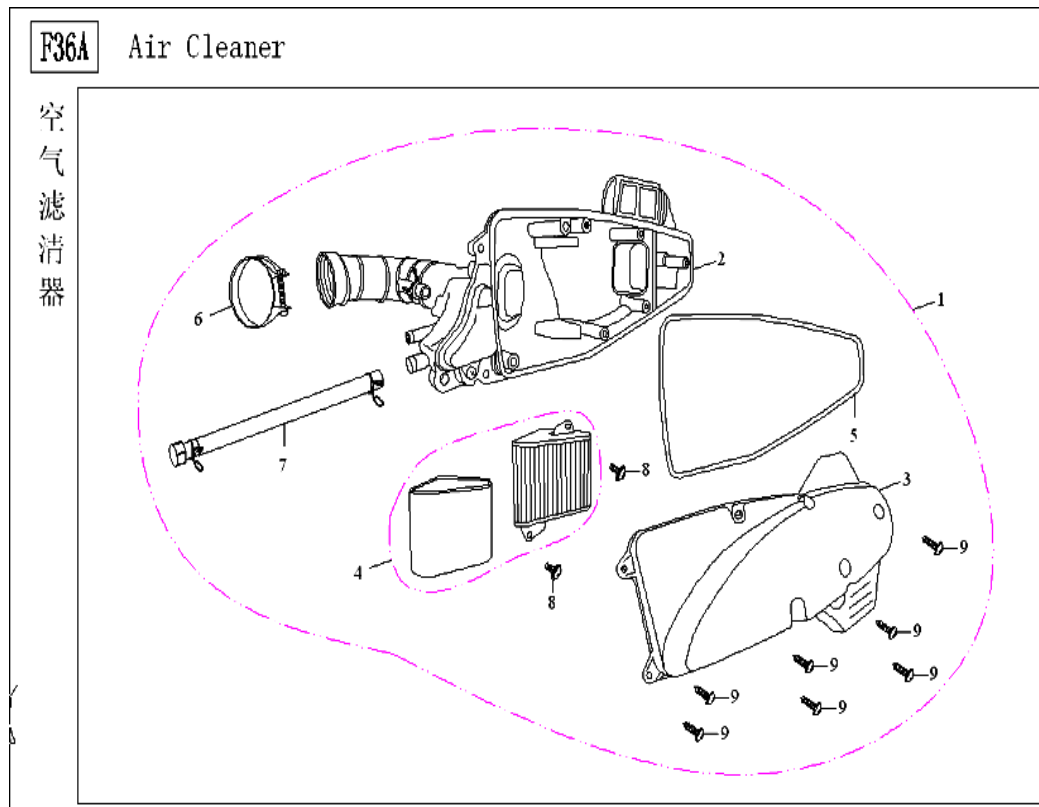

F36A Air Cleaner

NO.	Component and Parts No.	English Name	Quantity
F36A/1	BT125T-2-780100A	Air cleaner assy.	1
F36A/2	BT125T-2-780104A	Air cleaner case	1
F36A/3	BT125T-2-780111A	Air cleaner cover	1
F36A/4	BT125T-2-780110A	Air cleaner core	1
F36A/5	BT125T-2-780103A	Seal	1
F36A/6	BT125T-2-780101A	Band connecting	1
F36A/7	BT125T-2-780115A	Oil collecting tube	1
F36A/8	GB9074.14	Washer-screw M5*10	2
F36A/9	GB/T845-1985	Self-tapping screw ST4.8*16	7