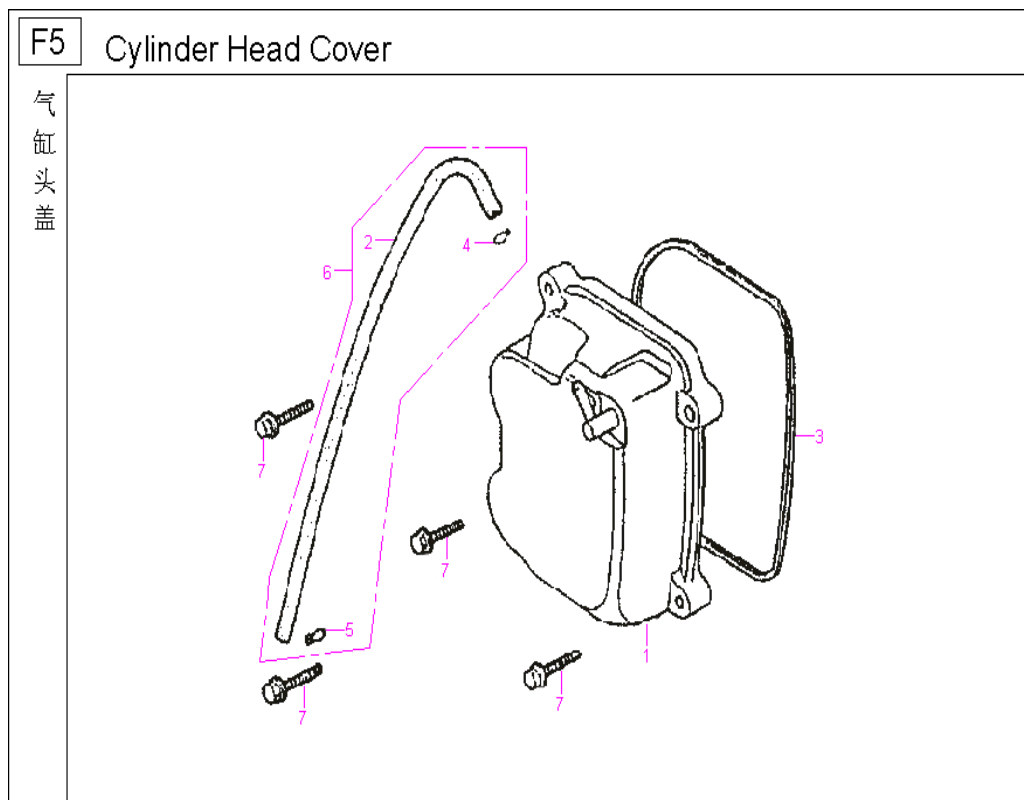

F5 Cylinder head cover

NO.	Component and Parts No.	English Name	Quantity
F5/1	101101-152QMI-000	Cover comp.,cylinder head	1
F5/2	108701-152QMI-000	Tube	1
F5/3	101104-152QMI-000	Gasket,cylinder head cover	1
F5/4	108702-152QMI-000	Tube clip B8	1
F5/5	108703-152QMI-000	Tube clip B12	1
F5/6	108710-152QMI-000	Tube assy	1
F5/7	GB/T 5787-1986	Bolt M6*25	4