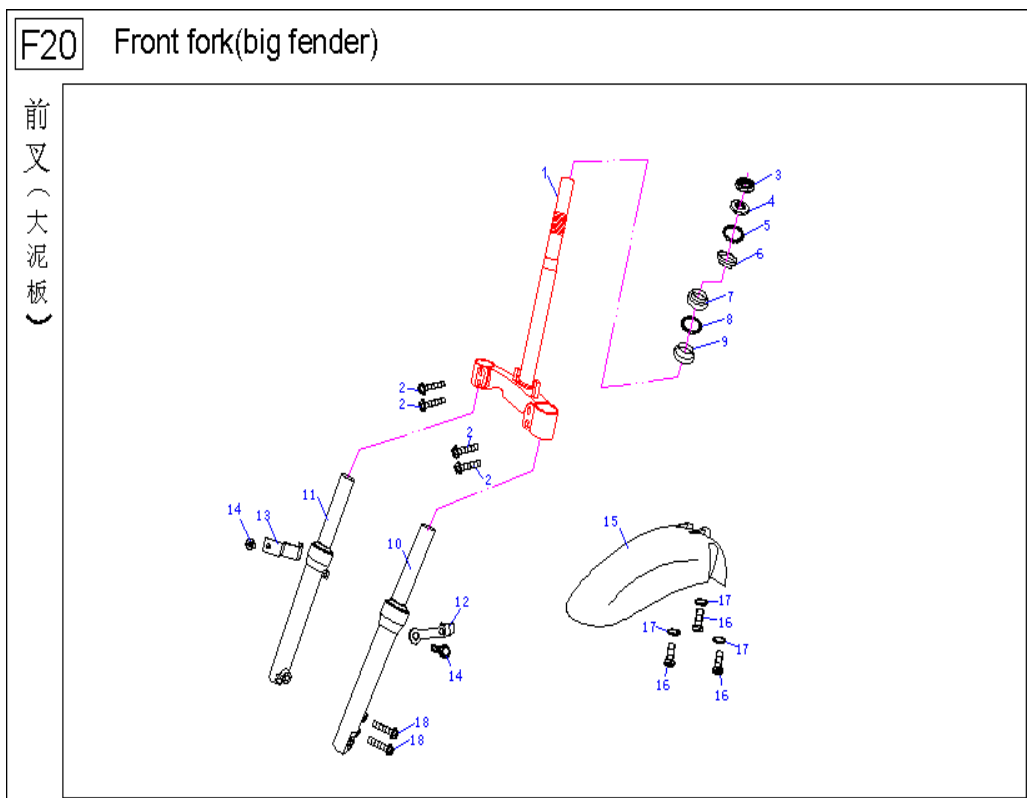

F20 Front fork

NO.	Component and Parts No.	English Name	Quantity
F20/1	BT49QT-7-080200	Steering column welding assy	1
F20/2	GB/T 5789-1986	Bolt flange M8*45	4
F20/3	BT50QT-9-080001	Assembling nut , steering column	1
F20/4	BT50QT-9-080302	Race strg upper cone	1
F20/5	BT50QT-9-080310	Steel ball assy upper	1
F20/6	BT50QT-9-080301	Race Upper Strg Ball	1
F20/7	BT50QT-9-080401	Race Under Strg Ball	1
F20/8	BT50QT-9-080410	Bsteel ball assy,nether	1
F20/9	BT50QT-9-080402	Race Strg nether Cone	1
F20/10	BT49QT-7-080110	Front Cushion Assy . (L)	1
F20/11	BT49QT-7-080120	Front Cushion Assy . ®	1
F20/12	BT49QT-7-080003	Clip , oil tube	1
F20/13	BT49QT-7-080004	Clip , odometer tube	1
F20/14	GB/T5789-1986	Bolt flange M6*12	2
F20/15	BT49QT-7-150001	Front Fender	1
F20/16	GB/T818-1985	Bolt M5*16	3
F20/17	GB/T97.1-1985	Washer ϕ6	3
F20/18	GB/T5789-1986	Bolt Flange M8*35	2