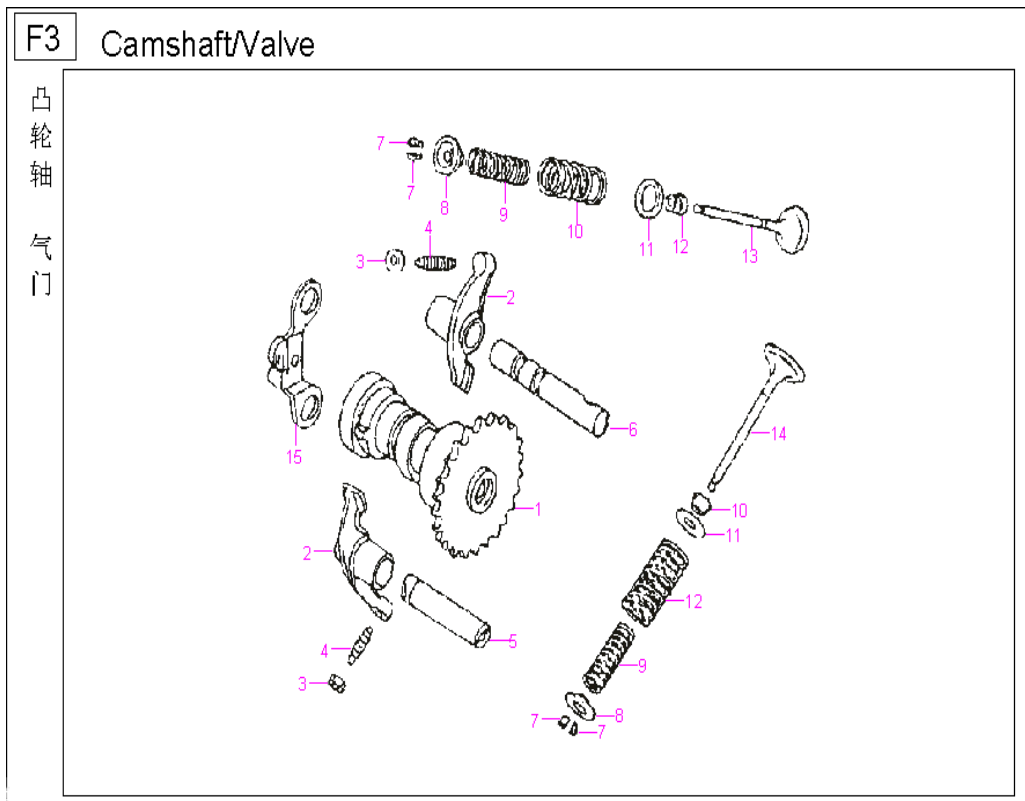

F3 Camshaft & Valve

NO.	Component and Parts No.	English Name	Quantity
F3/1	110100-152QMI-000	Camshaft Comp.	1
F3/2	109202-152QMI-000	Arm,vale rocker	2
F3/3	109203-152QMI-000	Nut	2
F3/4	109204-152QMI-000	Adjusting screw	2
F3/5	109205-152QMI-000	Shaft comp.,Ex.	1
F3/6	109206-152QMI-000	Shaft comp., In	1
F3/7	109112-152QMI-000	Lock,valve	4
F3/8	109113-152QMI-000	Retainer,valve spring	2
F3/9	109114-152QMI-000	Inner spring,valve	2
F3/10	109115-152QMI-000	Outer spring,valve	2
F3/11	109116-152QMI-000	Seat,valve spring	2
F3/12	109117-152QMI-000	Seal,valve	2
F3/13	109111-152QMI-000	Valve in.	1
F3/14	109121-152QMI-000	Valve ex.	1
F3/15	109209-152QMI-000	Stop plate	1