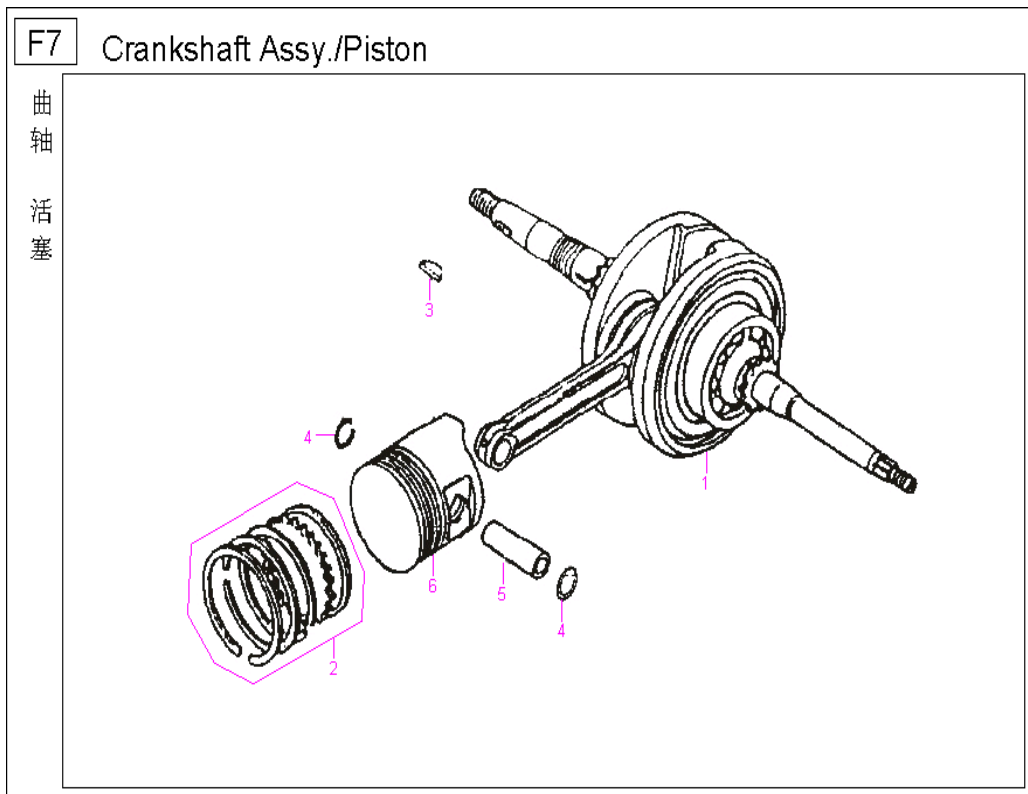

F7Crankshaft assy.& Piston

NO.	Component and Parts No.	English Name	Quantity
F7/1	113100-152QMI-000	Crankshaft-rod assy	1
F7/2	112100-152QMI-000	Ring set,piston	1
F7/3	113131-152QMI-000	Woodruff key	1
F7/4	111131-152QMI-000	Clip,piston pin	2
F7/5	111121-152QMI-000	Piston pin	1
F7/6	111111-152QMI-000	Piston	1