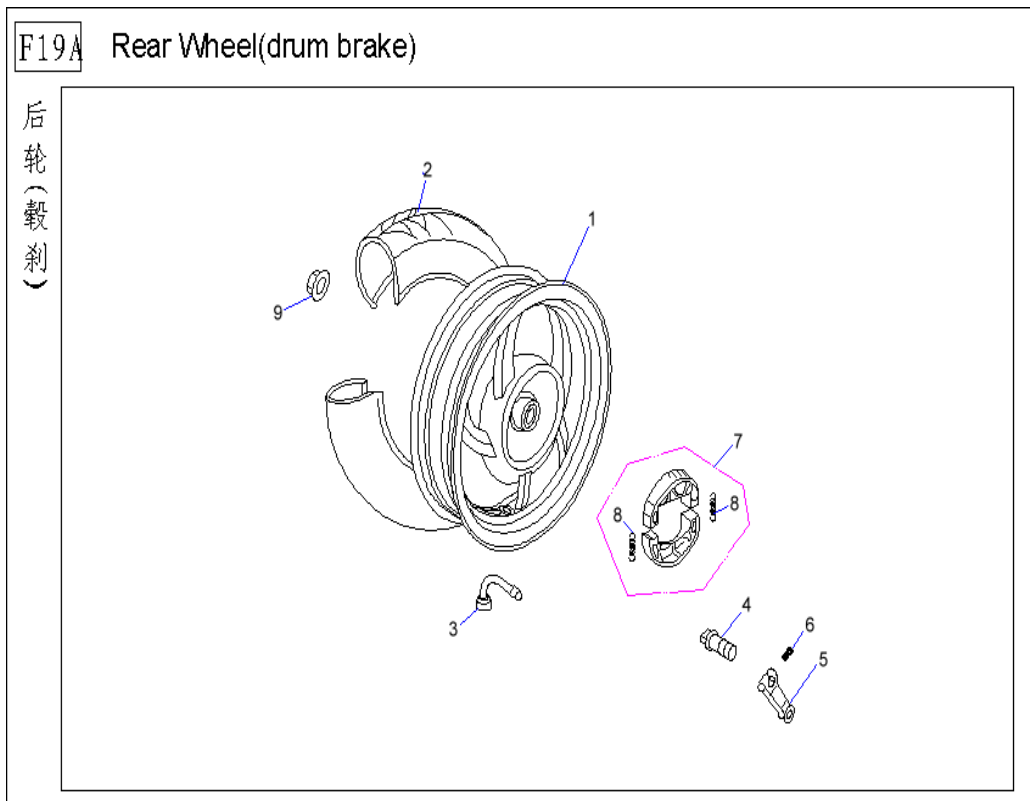

F19A Rear wheel (drum brake)

NO.	Component and Parts No.	English Name	Quantity
F19A/1	BT125T-2-402110	Rear rim	1
F19A/2	BT125T-2-GB/T2983-W-3.50-10	Tyre 3.50-10	1
F19A/3	BT125T-2-401120	Vale	1
F19A/4	BT125T-2-405001	Rear brake cam	1
F19A/5	BT125T-2-405010	Rear brake lever	1
F19A/6	BT125T-2-GB/T5780-1986	Bolt M6*35	1
F19A/7	BT125T-2-405100	Brake shoe assy	1
F19A/8	BT125T-2-405101	Spring	2
F19A/9	BT125T-2-GB/T6187-1986	Nut,self-lockM16*1.5	1