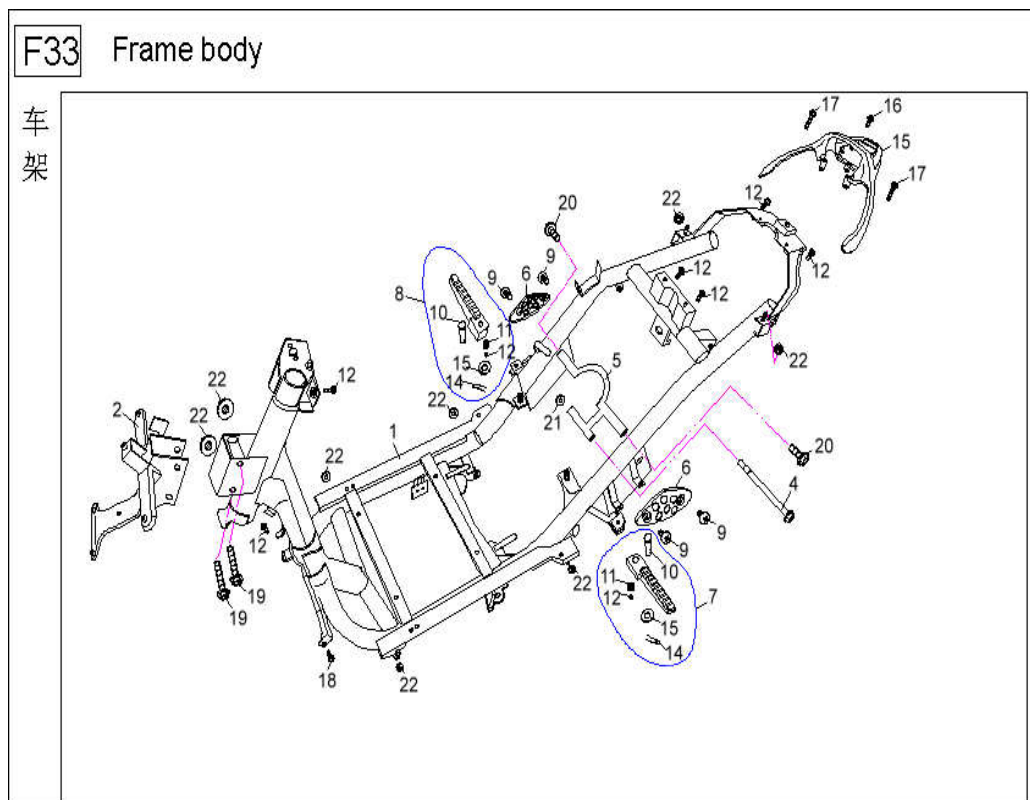

F33 Frame body

NO.	Component and Parts No.	English Name	Quantity
F33/1	BT125T-2-090100	Frame Body Welding Assy .	1
F33/2	BT49QT-7-090490	Horn Body Welding Assy .	1
F33/3	BT49QT-7-090400	Hanger Comp ., Engine	1
F33/4	BT49QT-7-090001	Shaft Hanger Comp.	1
F33/5	BT49QT-7-090006	Adorn Cover L	1
F33/6	BT49QT-7-090007	Adorn Cover R	1
F33/7	BT49QT-7-090008	Put Feet Perch L	1
F33/8	BT49QT-7-090009	Put Feet Perch R	1
F33/9	GB/T818-1985	Bolt M6*12	4
F33/10	GB/T882-1986	Pin Spindle 6*32	2
F33/11	BT49QT-7-090010	Sping , Put Feet Perch	2
F33/12	BT49QT-7-090011	Steel Globe , Put Feet Perch	2
F33/13	GB/T95-1985	Washer 6	2
F33/14	GB/T91-1986	Hatch Pin	2
F33/15	BT49QT-7-330100	Luggage Carrier	1
F33/16	GB/T70-1985	Bolt M8*35	1
F33/17	GB/T70-1985	Botl M8*45	2
F33/18	GB/T5789-1986	Bolt M6*12	7
F33/19	GB/T5789-1986	Bolt M6*50	2
F33/20	GB/T5789-1986	Bolt M10*55	2
F33/21	GB/T6177-1986	Nut M10	1
F33/22	GB/T6177-1986	Nut M6	8