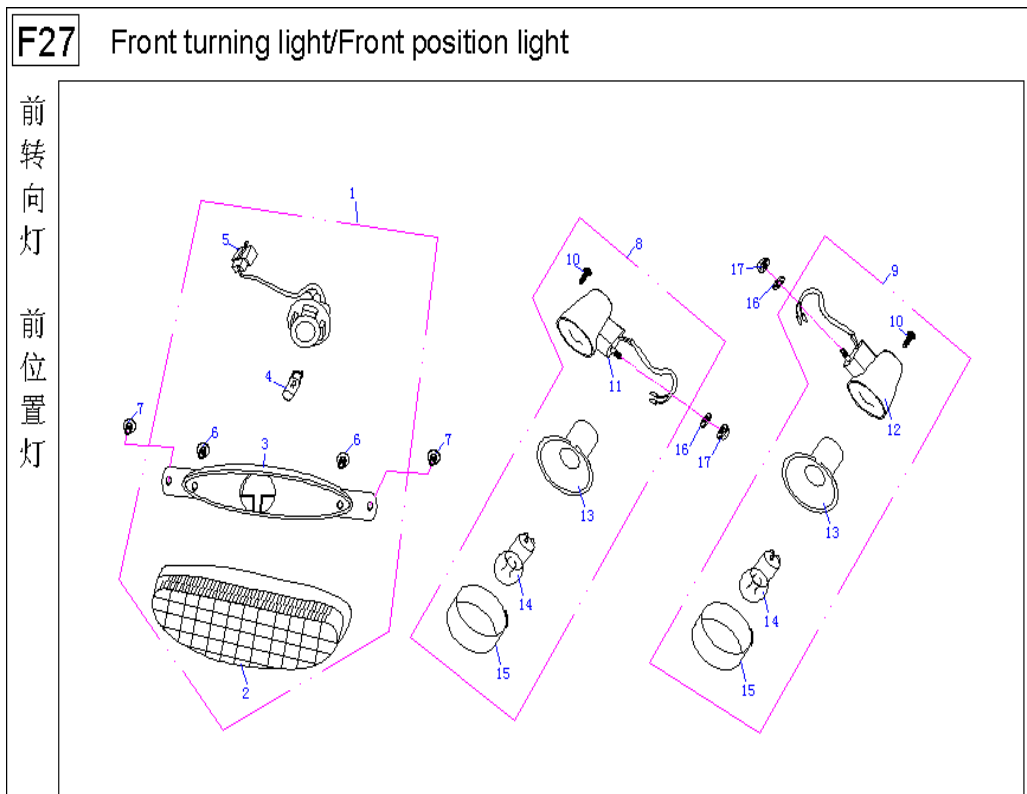

F27 Front winker / Front Position light

NO.	Component and Parts No.	English Name	Quantity
F27/1	BT49QT-7-190300	Fr . Position light	1
F27/2	BT49QT-7-190301	Lampshade,Fr.position light(white)	1
F27/2A	BT49QT-7-190301A	Lampshade,Fr.position light(yellow)	1
F27/3	BT49QT-7-190302	Housing,,Fr.positon light	1
F27/4	BT49QT-7-190303	Bulb Fr.position light	1
F27/5	BT49QT-7-190310	Socket Fr position light	1
F27/6	GB/T845-1985	Screw Tapping ST4.2*12	2
F27/7	GB/T845-1985	Screw Tapping ST4.2*13	2
F27/8	BT49QT-7-180500	Front turning light ®	1
F27/9	BT49QT-7-180400	Front turning light .L	1
F27/10	GB/T5282-1985	Screw Tapping ST2.9*25	2
F27/11	BT49QT-7-180410	Crust,Fr.turning light®	2
F27/12	BT49QT-7-180401	Crust,Fr.turning light L	2
F27/13	BT49QT-7-180402	Lamp-socket,Fr turnung light	2
F27/14	BT49QT-7-180403	Bulb turning light	2
F27/15	BT49QT-7-322131	Lampshade,Fr.position light(white)	2
F27/15A	BT49QT-7-322131A	Lampshade,Fr.position light(yellow)	2
F27/16	GB/T97.1-1985	Washer 5	2
F27/17	GB/T6170-1986	Nut M5	2