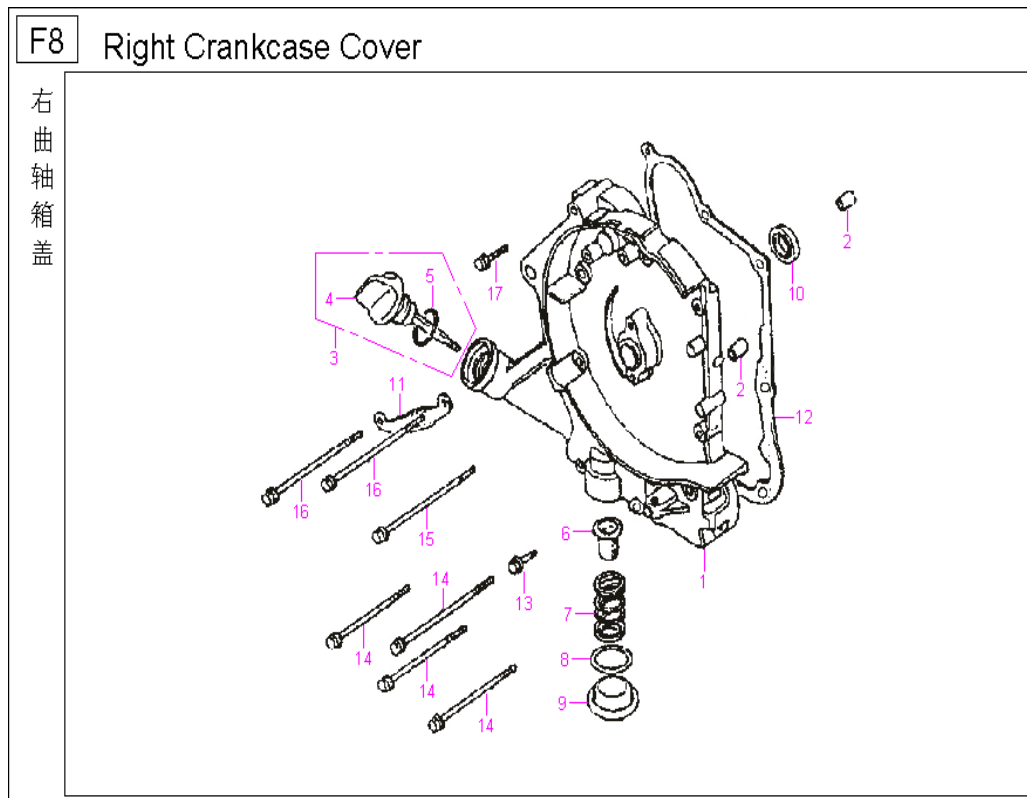

F8Right Crankcase Cover

NO.	Component and Parts No.	English Name	Quantity
F8/1	106101-152QMI-000	Right crankcase cover	1
F8/2	DWX6.3*8*14	Dowel Pin	2
F8/3	123100-152QMI-000	Gauge assy., oil level	1
F8/4	123101-152QMI-000	Oil level gauge	1
F8/5	GB3452.1	O-ring 18*3	1
F8/6	119303-152QMI-000	Screen,oil filter	1
F8/7	119301-152QMI-000	Spring,oil filter screen	1
F8/8	GB3452.1	O-ring 30.8*3	1
F8/9	119302-152QMI-000	Cap,oil filter screen	1
F8/10	YF 19.8*30*5	Oil seal YF19.8*30*5	1
F8/11	106105-152QMI-000	Clamper,A.C Generator cord	1
F8/12	124024-152QMI-000	Gasket,right crankcase cover	1
F8/13	GB/T 5787-1986	Bolt M6*32	1
F8/14	GB/T 5787-1986	Bolt M6*95	4
F8/15	GB/T 5787-1986	Bolt M6*100	1
F8/16	GB/T 5787-1986	Bolt M6*110	2
F8/17	GB/T 5787-1986	Bolt M6*40	1