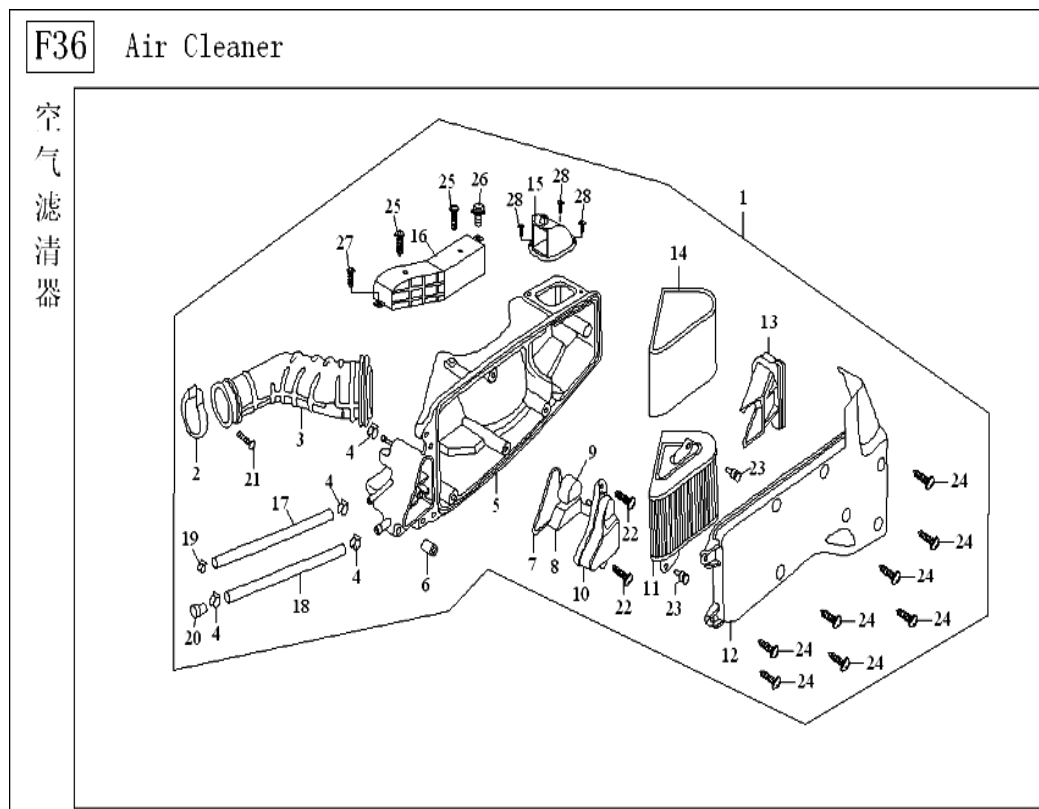

F36 Air cleaner

NO.	Component and Parts No.	English Name	Quantity
F36/1	BT125T-9-780100	Case Assy . Air Cleaner	1
F36/2	BT125T-9-780101	Band Connecting ,Tube	1
F36/3	BT125T-9-780102	Connecting Tube	1
F36/4	BT125T-9-780103	Clamp Tube (D10.5)	4
F36/5	BT125T-9-780104	Casw Air Cleaner	1
F36/6	BT125T-9-780105	Collar Air Cleaner Setting	2
F36/7	BT125T-9-780106	Seal Oil Catch	1
F36/8	BT125T-9-780107	Filter Oil Catch	1
F36/9	BT125T-9-780108	Filter Breather	1
F36/10	BT125T-9-780109	Cover Assy . Oil Catch	1
F36/11	BT125T-9-780110	Element Comp . Air Cleaner	1
F36/12	BT125T-9-780111	Cover Air Cleaner	1
F36/13	BT125T-9-780112	Duct Air Cleaner In	1
F36/14	BT125T-9-780113	Sponge , Element Comp	1
F36/15	BT125T-9-780114	Duct Air Cleaner Case	1
F36/16	BT125T-9-780200	Air Cleaner In Comp	1
F36/17	BT125T-9-780115	Tube Vinyl 8*12*240	1
F36/18	BT125T-9-780116	Tube	1
F36/19	BT125T-9-780117	Clip Tube	1
F36/20	BT125T-9-780118	Plug Breather Tube	1
F36/21	GB/T818-1985	Screw Pan M4*25	1
F36/22	GB/T845-1985	Self -Tapping Screw ST4.2*13	2
F36/23	GB/9074.14	Screw -Washer M5*10	2
F36/24	GB/T845-1985	Self -Tapping Screw ST4.8*20	8
F36/25	GB/T845-1985	Self -Tapping Screw ST4.8*25	2
F36/26	GB/T818-1985	Screw Pan M5*12	1
F36/27	GB/T845-1985	Self -Tapping Screw ST3.5*13	1