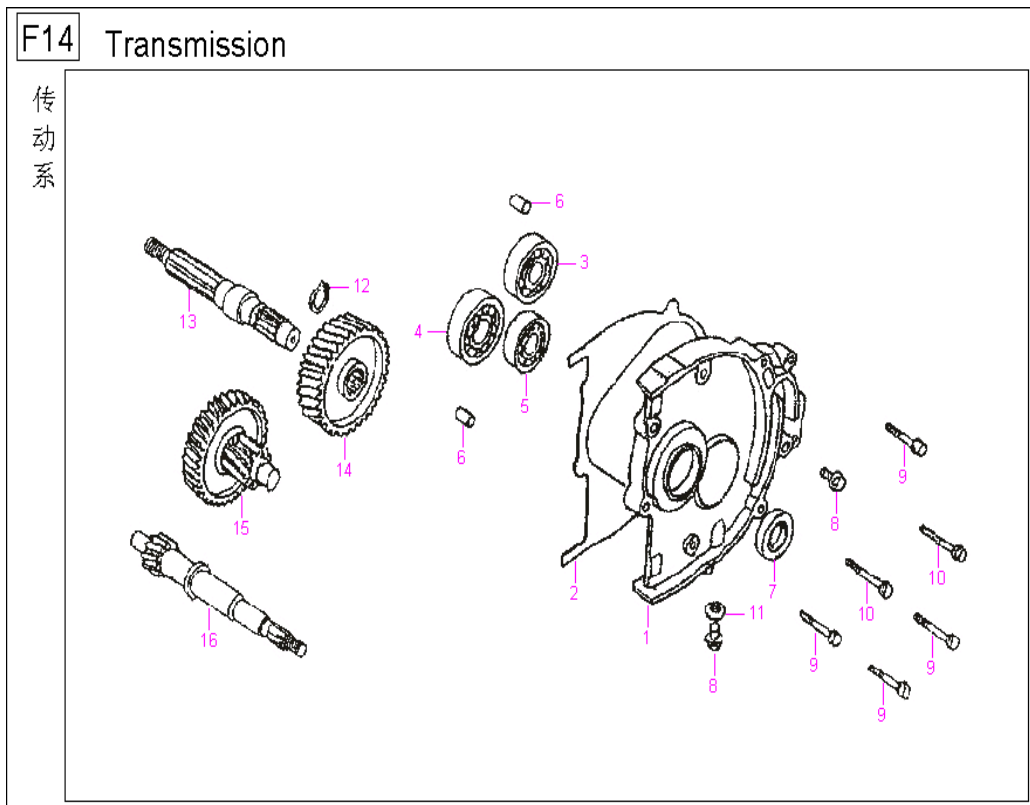

F14 Transmission

NO.	Component and Parts No.	English Name	Quantity
F14/1	117101-152QMI-000	Rear transmission case assy.	1
F14/2	124027-152QMI-000	Gasket, rear transmission case	1
F14/3	GB/T 276-1994	Bearing 6203	1
F14/4	GB/T 276-1994	Bearing 6204	1
F14/5	GB/T 276-1994	Bearing 6202	1
F14/6	DWX 8*6.3*14	Dowel pin	2
F14/7	YF 20*32*6	Oil seal 20*32*6	1
F14/8	GB/T 5787-1986	Bolt M8*12	2
F14/9	GB/T 5787-1986	Bolt M6*28	4
F14/10	GB/T 5787-1986	Bolt M6*35	2
F14/11	GB/T 97.1-1985	Washer 8	1
F14/12	GB896-1986	Circlip 5	1
F14/13	114501-152QMI-000	Output shaft	1
F14/14	114502-152QMI-000	Output gear	1
F14/15	114600-152QMI-000	Middle gear	1
F14/16	114701-152QMI-000	Input shaft	1