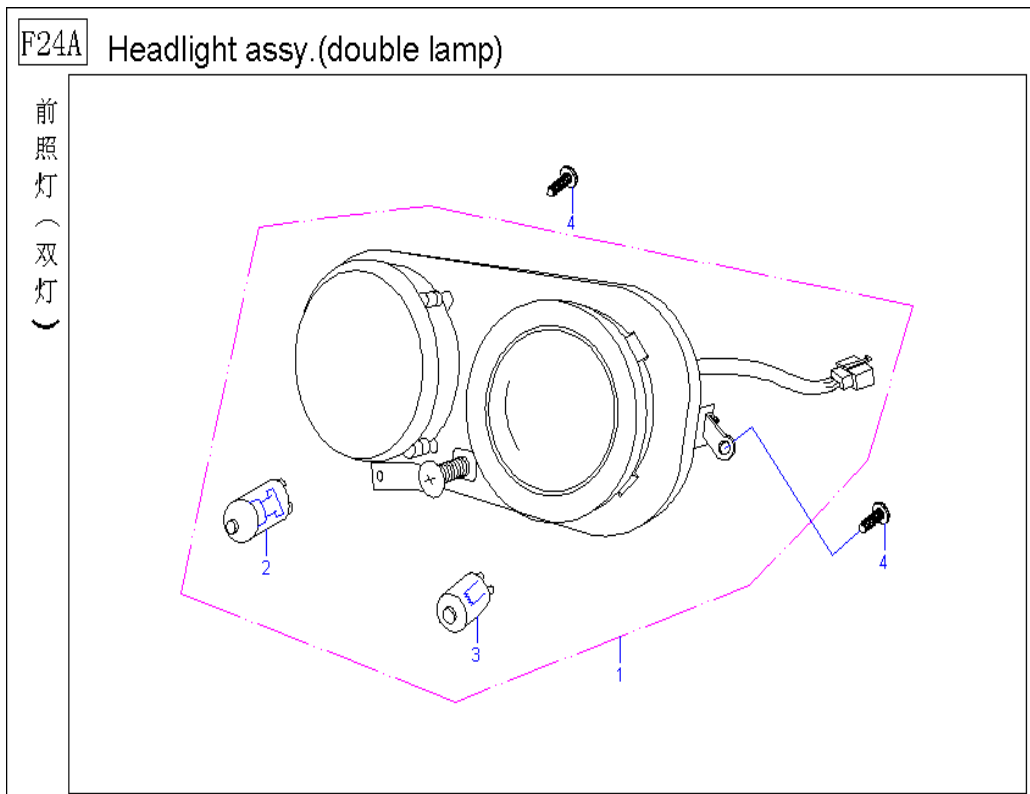

F24A Operating system (Double lamp)

NO.	Component and Parts No.	English Name	Quantity
F24A/1	320100-TA7-0100	Headlight assy	1
F24A/2	320110-TA7-0100	Bulb,high beam	1
F24A/3	320190-TA7-0100	Bulb,low beam	1
F24A/4	GB/T845-1985	Screw-tapping ST4.2*13	2