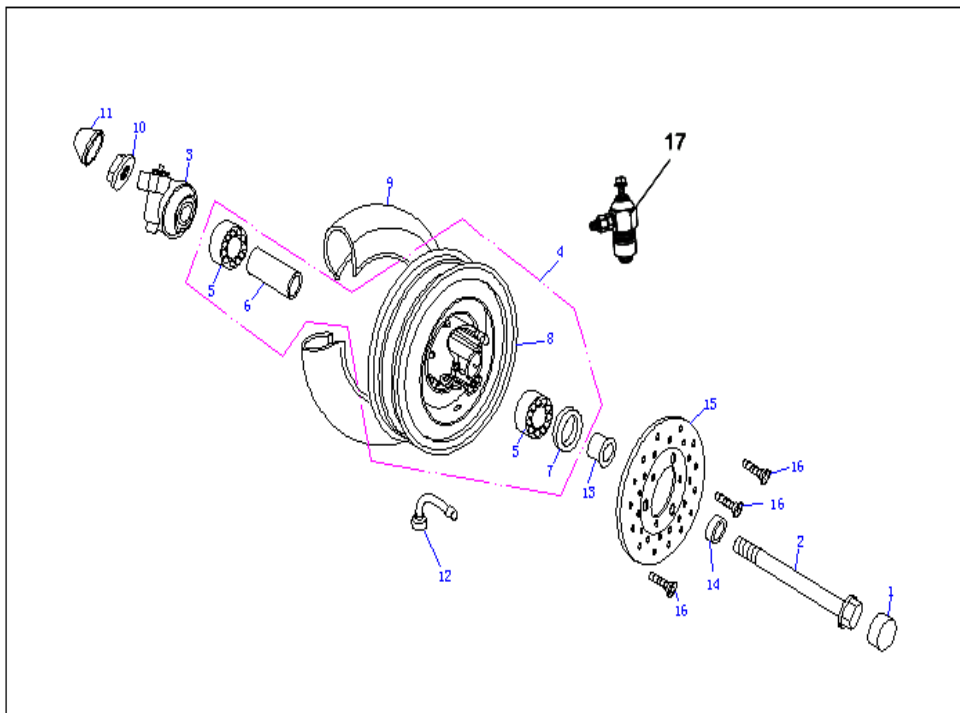

F18 Front wheel(disk brake)

前
轮
(
碟
刹
)

F18 Front wheel (disc brake)

NO.	Component and Parts No.	English Name	Quantity
F18/1	BT50QT-9-060004	Left Rubber cap	1
F18/2	BT49QT-7-060003	Alxe , Front wheel	1
F18/3	BT49QT-7-060200	Arithmometer	1
F18/4	BT50QT-9-060110A	Front rim assy	1
F18/5	GB278	Bearing 6201	2
F18/6	BT49QT-7-060101	Center Set	1
F18/7	BT50QT-9-060120A	Seal dust	1
F18/8	BT50QT-9-060002A	Front rim	1
F18/9	GB/T2983-1997	Type assy 120/40-12	1
F18/10	GB/T6187-1986	Nut M12*1.25	1
F18/11	BT50QT-7-060005	Right rubber cap	1
F18/12	BT49QT-7-060300	Valve	1
F18/13	BT49QT-7-060100	Left bush	1
F18/14	BT49QT-7-060001	Small bush	1
F18/15	BT49QT-7-060002	Brake disc	1
F18/16	404002-TA7-0000	Bolt,brake disc	3
F18/17	BT50QT-7-404400	ABS	1