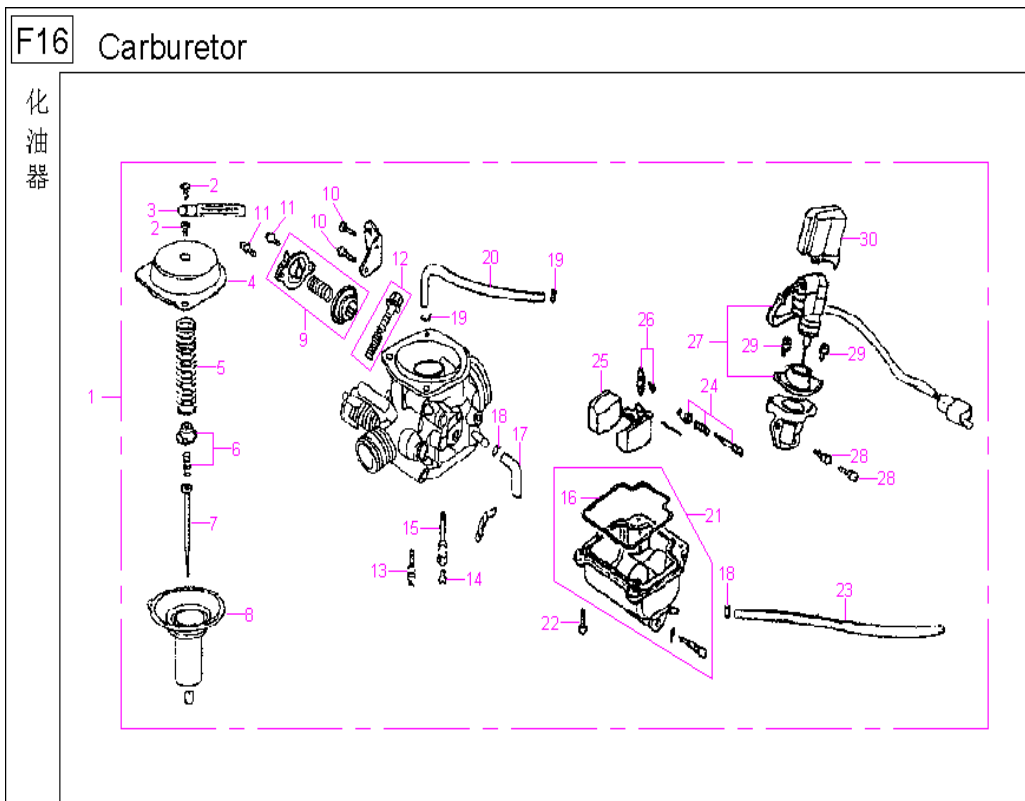

F16 Carburetor

NO.	Component and Parts No.	English Name	Quantity
F16/21	160500-152QMI-000	Float chamber	1
F16/22	GB/T 818-1985	Screw M4*14	1
F16/23	160008-152QMI-000	Overflow tube	1
F16/24	160600-152QMI-000	Screw set B	1
F16/25	160700-152QMI-000	Float canister assy	1
F16/26	160009-152QMI-000	Float canister valve	1
F16/27	160800-152QMI-000	Starting valve set	1
F16/28	GB/T 818-1985	Screw M5*12	2
F16/29	GB/T 818-1985	Screw M4*8	2
F16/30	160801-152QMI-000	Cap,starting valve	1