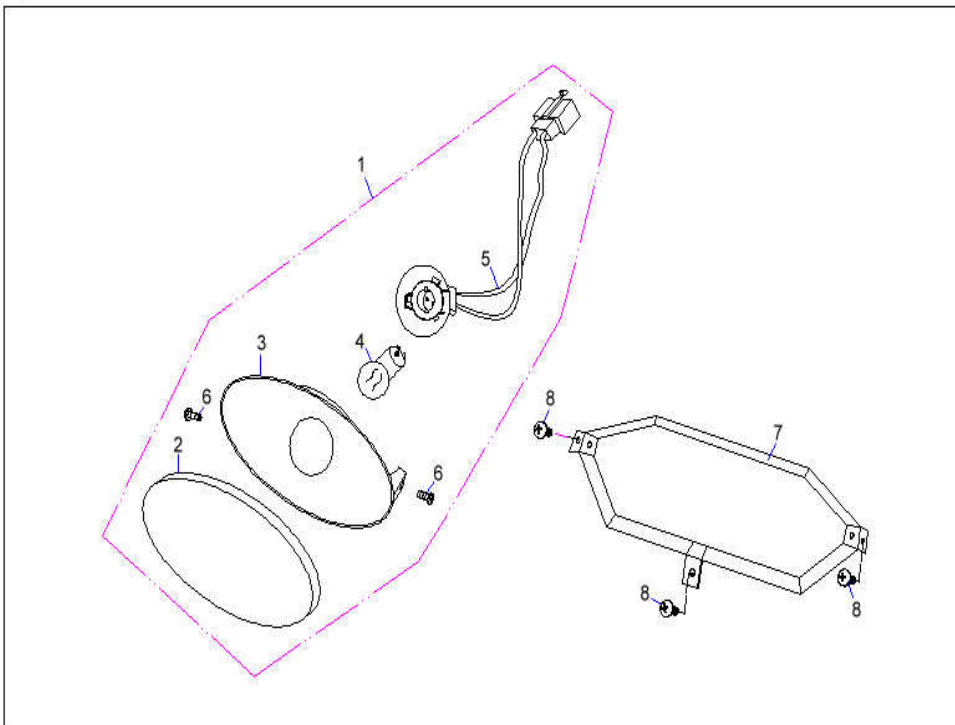

F24 Headlight assy.

前照灯

F24 Head light assy

NO.	Component and Parts No.	English Name	Quantity
F24/1	BT49T-7-180200	Fr.headlight assy	1
F24/2	BT49T-7-180210	Lampshade Fr.headlight	1
F24/3	BT49T-7-180230	Crust,Fr.headlight	1
F24/4	320110-TA7-0000	Bulb,Fr.headlight	1
F24/5	BT49T-7-180240	Lamp Socket Fr.headlight	1
F24/6	GB/T818-1985	Bolt M5*8	2
F24/7	BT49T-7-181200	Bracket Fr . Head Light	1
F24/8	GB/T845-1985	Screw Tapping ST4.2*13	3