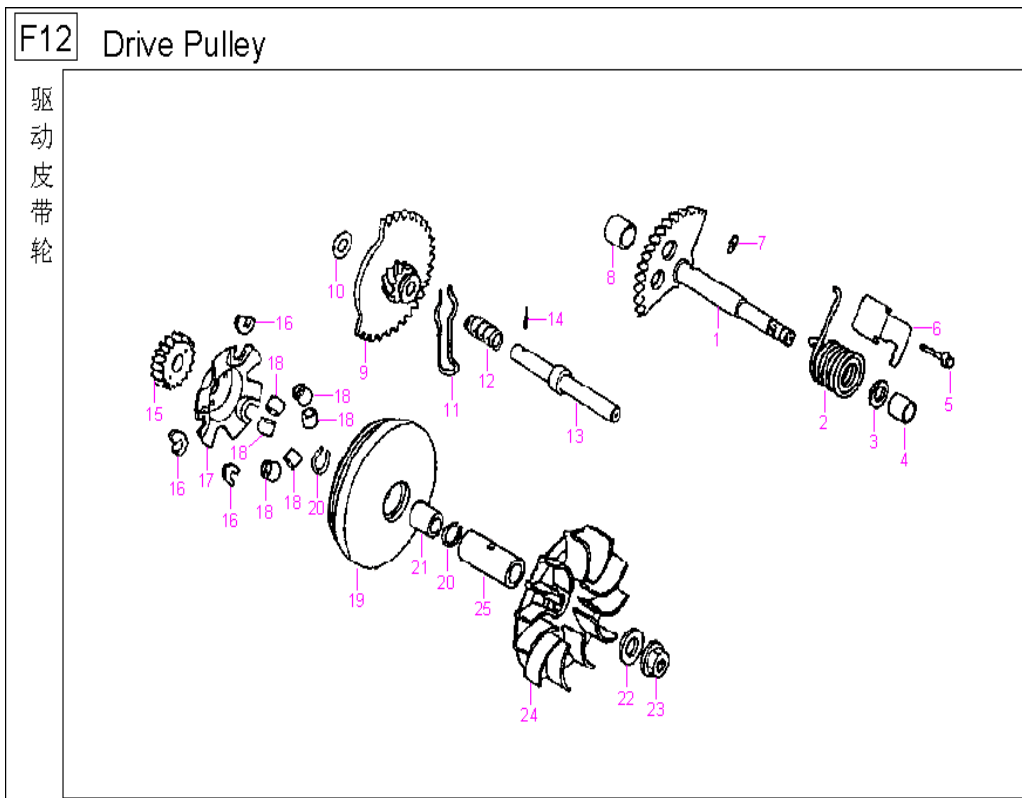

F12 Drive Pulley

NO.	Component and Parts No.	English Name	Quantity
F12/16	116213-152QMI-000	block	3
F12/17	116212-152QMI-000	Plate	1
F12/18	116250-152QMI-000	Roller set	6
F12/19	116211-152QMI-000	Right comp.,driver	1
F12/20	GB/T 894.1-1986	Clip	2
F12/21	116215-152QMI-000	Collar	1
F12/22	GB/T 97.1-1985	Washer 12	1
F12/23	GB/T 6177-1986	Nut M12	1
F12/24	116230-152QMI-000	Left,driver	1
F12/25	116214-152QMI-000	Collar bush	1