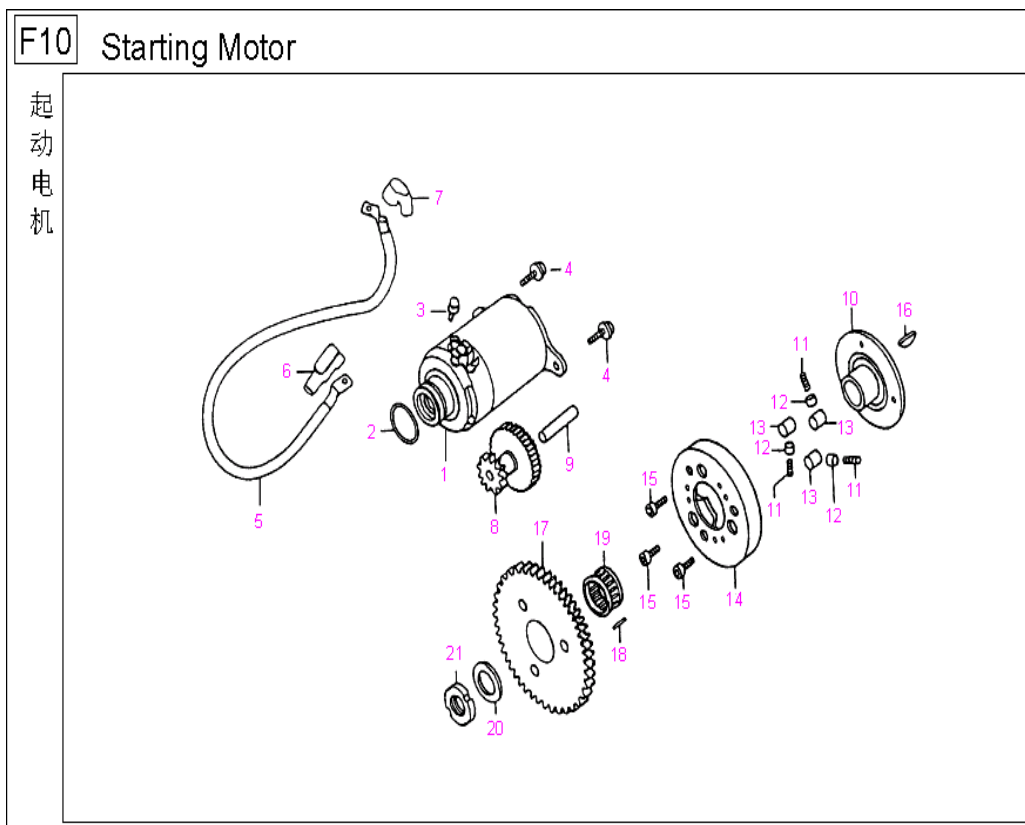

F10 Starting Motor

NO.	Component and Parts No.	English Name	Quantity
F10/1	121100-152QMI-000	Starter motor assy.	1
F10/2	GB3452.1	O-ring 24.4*3.1	1
F10/3	GB/T 5787-1986	Bolt M5*8	1
F10/4	GB/T 5787-1986	Bolt M6*16	2
F10/5	121101-152QMI-000	Starting motor cable	1
F10/6	121102-152QMI-000	Rubber A	1
F10/7	121103-152QMI-000	Rubber B	1
F10/8	118120-152QMI-000	Electric starting gear	1
F10/9	118110-152QMI-000	Shaft,electric starting	1
F10/10	118156-152QMI-000	Flange,starting clutch	1
F10/11	118154-152QMI-000	Spring,starting clutch roller	3
F10/12	118155-152QMI-000	Cap, starting clutch roller spring	3
F10/13	118157-152QMI-000	Roller	3
F10/14	118158-152QMI-000	Outer comp.,starting clutch	1
F10/15	GB/T 70-1985	Bolt M6*12	3
F10/16	GB/T 1099-1979	Woodruff key	1
F10/17	118130-152QMI-000	Gear comp.,starting clutch	1
F10/18	DWX5*6	Dowel pin 5*6	1
F10/19	118159-152QMI-000	Needle bearing	1
F10/20	GB/T 97.1-1985	Washer 22.6*31*2.5	1
F10/21	GB/T 812-1988	Nut M22	1