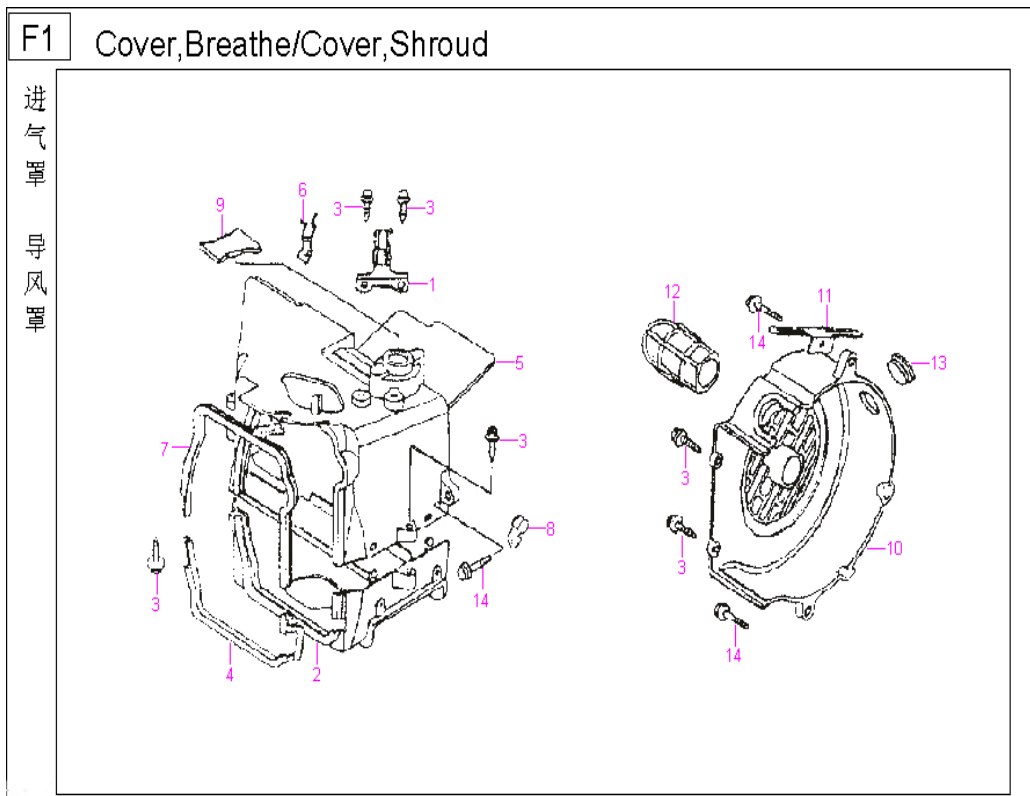

BAOTIAN SMART RIDER 125 ERSATZTEILE HANDBUCH BT125T-2

F1 Cover breathe & Cover shroud

NO.	Component and Parts No.	English Name	Quantity
F1/1	108101-152QMI-000	Clamper,breather tube	1
F1/2	108200-152QMI-000	Upper shroud	1
F1/3	GB/T 845-1985	Screw tapping ST4.2*16	6
F1/4	108201-152QMI-000	Seal ring A	1
F1/5	108100-152QMI-000	Lower shroud	1
F1/6	108102-152QMI-000	Cord clip	1
F1/7	108103-152QMI-000	Seal ring B	1
F1/8	101112-152QMI-000	Clamper,overflow tube	1
F1/9	108104-152QMI-000	Rubber plug	1
F1/10	108300-152QMI-000	Cover assy,breathe	1
F1/11	108302-152QMI-000	Clamper,starter	1
F1/12	108303-152QMI-000	Cooling tube	1
F1/13	108301-152QMI-000	Observed plug	1
F1/14	GB/T 5787-1986	Bolt M6*25	3