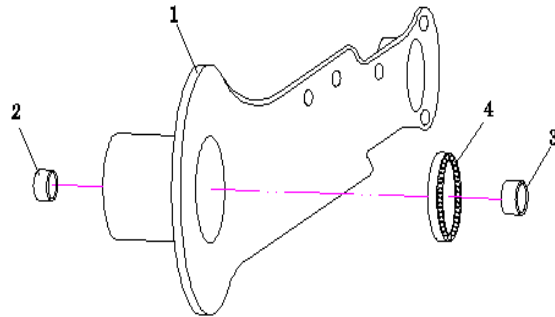

F35 Rear shock absorber board

双后减震联板

F35 Rear shock absorber board

NO.	Component and Parts No.	English Name	Quantity
F35/1	BT125T-2-390100	Rear shock absorber board	1
F35/2	BT125T-2-390001	Bushing (Inner)	1
F35/3	BT125T-2-390002	Bushing (Outer)	1
F35/4	6302Z	Bearing6302	1