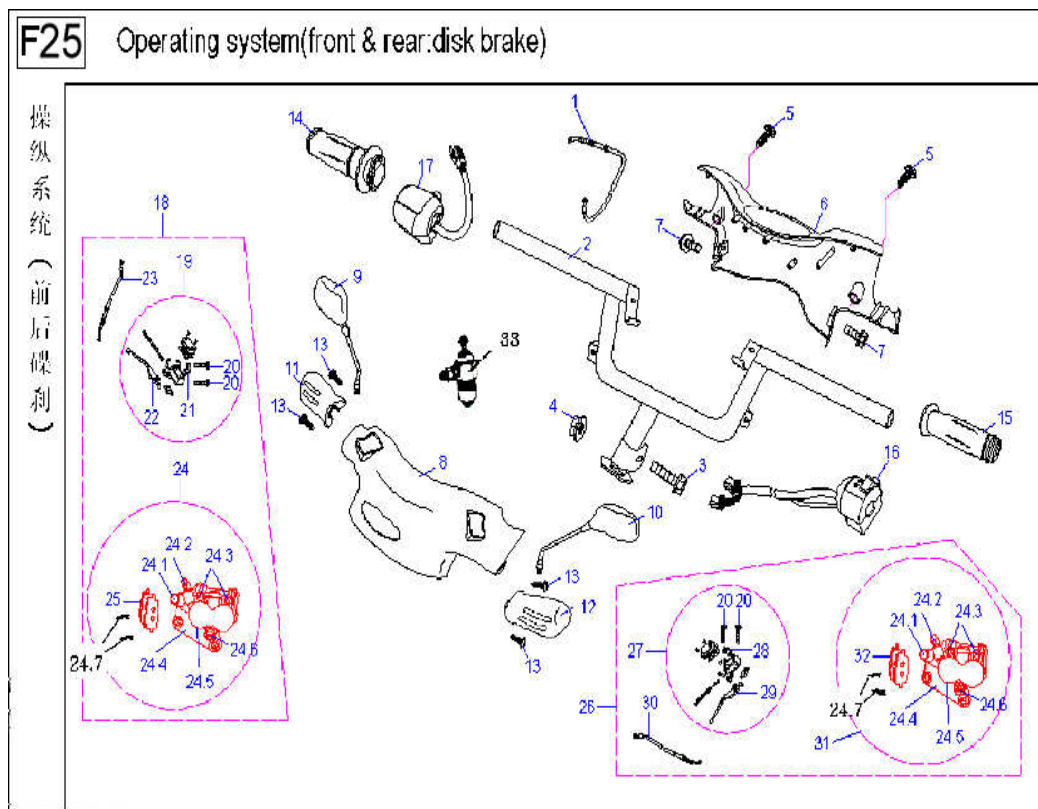

F25 Operating system (Front and rear disk brake)

NO.	Component and Parts No.	English Name	Quantity
F25/24	BT49QT-7-140300	Front brake caliper assy	1
F25/24.1	BT125T-2-340301	Direction rod	1
F25/24.2	BT125T-2-340306	Bolt	
F25/24.3	BT125T-2-340305	BoltM8*25	2
F25/24.4	BT125T-2-340320	Install stand Comp.	1
F25/24.5	BT125T-2-340310	Caliper assy.(fr)	1
F25/24.6	BT125T-2-340303	Direction rod	1
F25/24.7	BT125T-2-340304	Spring, torsion	2
F25/25	BT49QT-7-140310	Front brake shoe assy	1
F25/26	BT125T-2-340000	Rear disk brake assy	1
F25/27	BT125T-2-340100	Rear Master oil cylinder assy	1
F25/28	BT125T-2-340101	Rear bracket ,master cylinder	1
F25/29	BT125T-2-340102	Rear brake handle	1
F25/30	BT125T-2-340200	Rear oil hose assy	1
F25/31	BT125T-2-340300	Rear caliper assy	1
F25/32	BT125T-2-340310	Brake Shoe Assy . (Rear)	1
F25/33	BT125T-2-404400