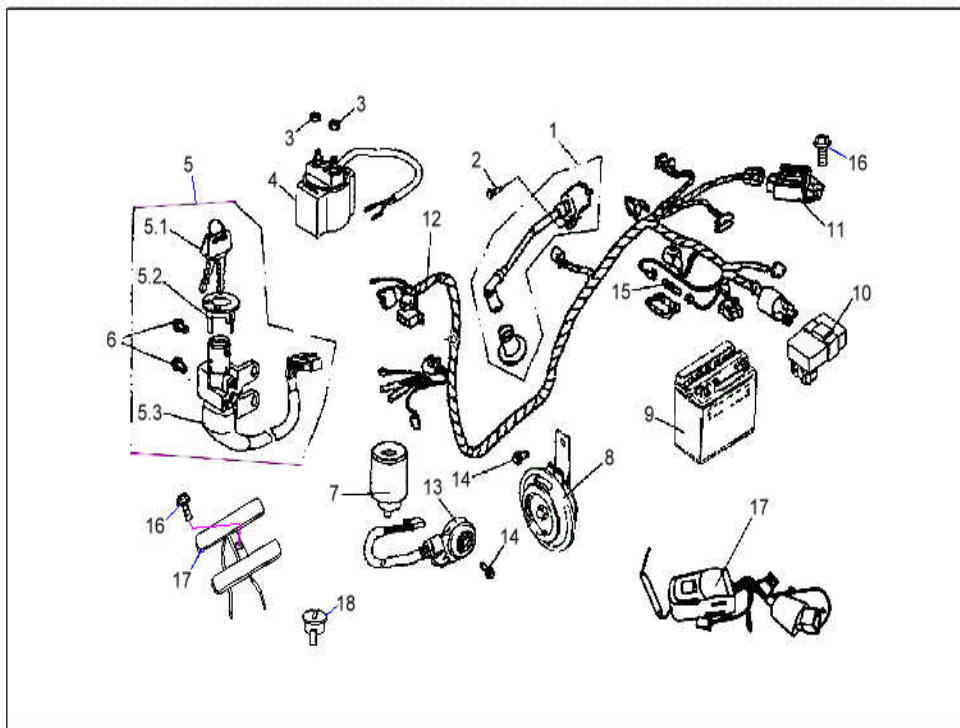

F23 Wire harness

主
电
缆

F23 Wire harness

NO.	Component and Parts No.	English Name	Quantity
F23/1	BT50QT-9-180600	Coil assy Ignition	1
F23/2	GB/T818-1985	Bolt M6*20	1
F23/3	GB/T6177-1986	Nut M6	2
F23/4	BT50QT-9-180400	Switch assysarter magnetic	1
F23/5	BT49QT-7-180900	Lgnition switch assy	1
F23/6	GB/T5783-1986	Bolt M6*16	2
F23/7	BT50QT-9-180700	Flicker relay	1
F23/8	BT50QT-9-181000	Horn	1
F23/9	BT50QT-11-181200	Battery(YT7X-BS)	1
F23/9A	305100-TJ9-0100	Battey(YT9X-BS)	1
F23/10	BT50QT-9-180500	CDI	1
F23/11	BT50QT-9-180300	Rectifier	1
F23/12	BT50QT-9-180100	Wire harness	1
F23/13	BT50QT-9-181800	(Off) Switch assy	1
F23/14	GB/T5789-1986	Bolt M6*16	2
F23/15	BT50QT-9-180201	Fuse	1
F23/16	GB/T5789-1986	Bolt M6*16	2
F23/17	BT50QT-9-180900	Remote control	1
F23/5.1	BT49QT-7-180901	Key	1
F23/5.2	BT49QT-7-180902	Ignition switch cap	1
F23/5.3	BT49QT-7-180903	Ignition switch	1
F23/5.4	BT49QT-7-181100	Front luggage box lock	1
F23/5.5	BT49QT-9-181000	Seat Lock	1