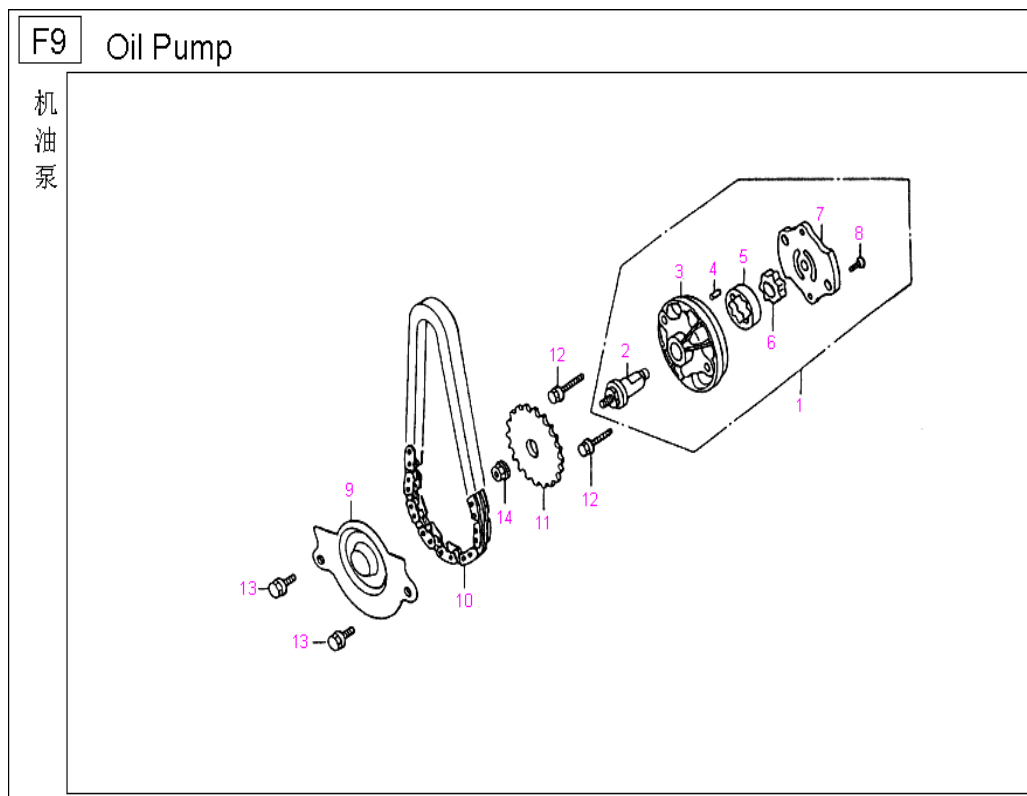

F9 Oil Pump

NO.	Component and Parts No.	English Name	Quantity
F9/1	119100-152QMI-000	Oil pump assy.	1
F9/2	119101-152QMI-000	Oil pump shaft	1
F9/3	119130-152QMI-000	Oil pump body	1
F9/4	DWX4*6.5	Dowel pin 4*6.5	1
F9/5	119102-152QMI-000	Outer rotor,oil pump	1
F9/6	119103-152QMI-000	Inner rotor,oil pump	1
F9/7	119107-152QMI-000	Plate	1
F9/8	GB/T 818-1985	Screw M3*10	1
F9/9	119106-152QMI-000	Oil separator	1
F9/10	119140-152QMI-000	Oil pump chain	1
F9/11	119120-152QMI-000	Driven sprocket,oil pump	1
F9/12	GB/T 5787-1986	Bolt M6*25	2
F9/13	GB/T 5787-1986	Bolt M6*12	2
F9/14	GB/T 6177-1986	Nut M6	1