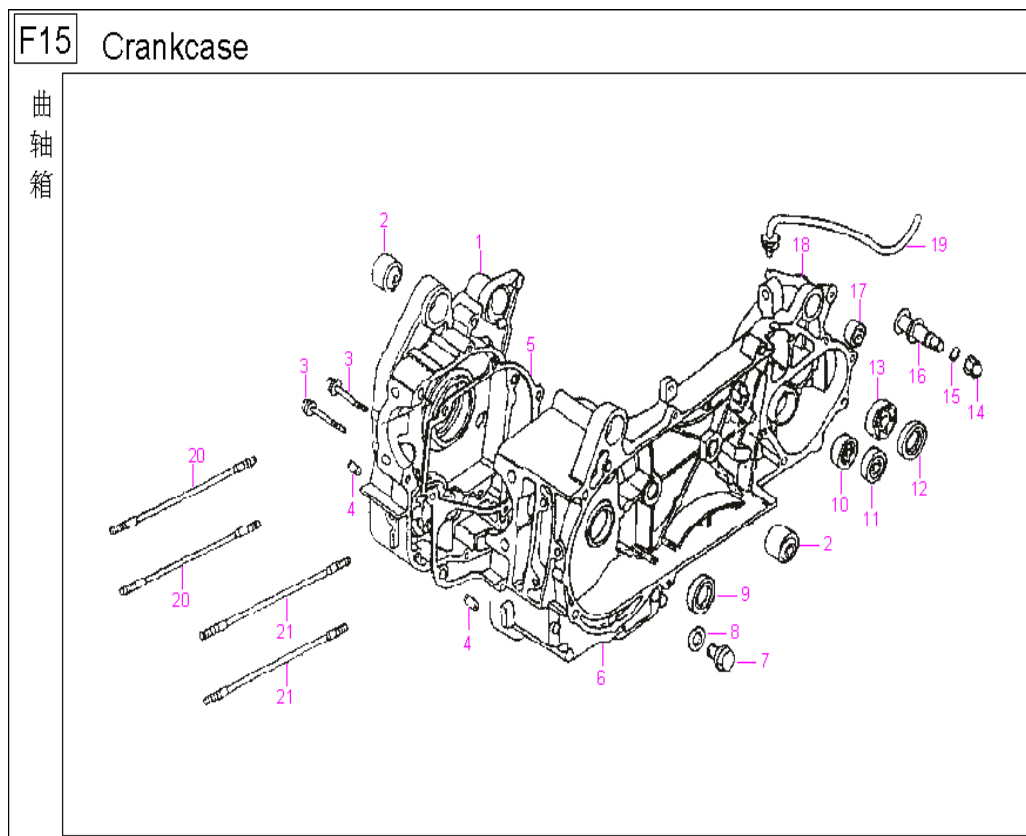

F15 Crankcase

NO.	Component and Parts No.	English Name	Quantity
F15/1	115100-152QMI-000	Right crankcase assy.(drum brake)	1
F15/1	115100-152QMI-000	Right crankcase assy.(disc brake)	1
F15/2	114130-152QMI-000	Bush	2
F15/3	GB/T 5787-1986	Bolt M6*50	2
F15/4	DWX 8*6.3*14	Dowel pin	2
F15/5	124025-152QMI-000	Gasket,crankcase	1
F15/6	114100-152QMI-000	Left crankcase assy.	1
F15/7	114103-152QMI-000	Drain plug	1
F15/8	GB/T 97.1-1985	Washer 12	1
F15/9	YF 19.8*30*5	Oil seal 19.8*30*5	1
F15/10	YF 27*42*7	Oil seal 27*42*7	1
F15/11	GB/T 276-94	Bearing 6301	1
F15/12	GB/T 276-94	Bearing 6002	1
F15/13	GB/T 276-94	Bearing 6004-2RS	1
F15/14	GB/T 6177-1986	Nut M8	1
F15/15	GB3452.1	O-ring	1
F15/16	107102-152QMI-000	Amounting shaft	1
F15/17	104120-152QMI-000	Bush	1
F15/18	107110-152QMI-000	Dust seal	1
F15/19	108710-152QMI-000	Breather tube assy.	1
F15/20	105102-152QMI-000	2-stud bolt M8*187	2
F15/21	104102-152QMI-000	2-stud bolt M8*195	2