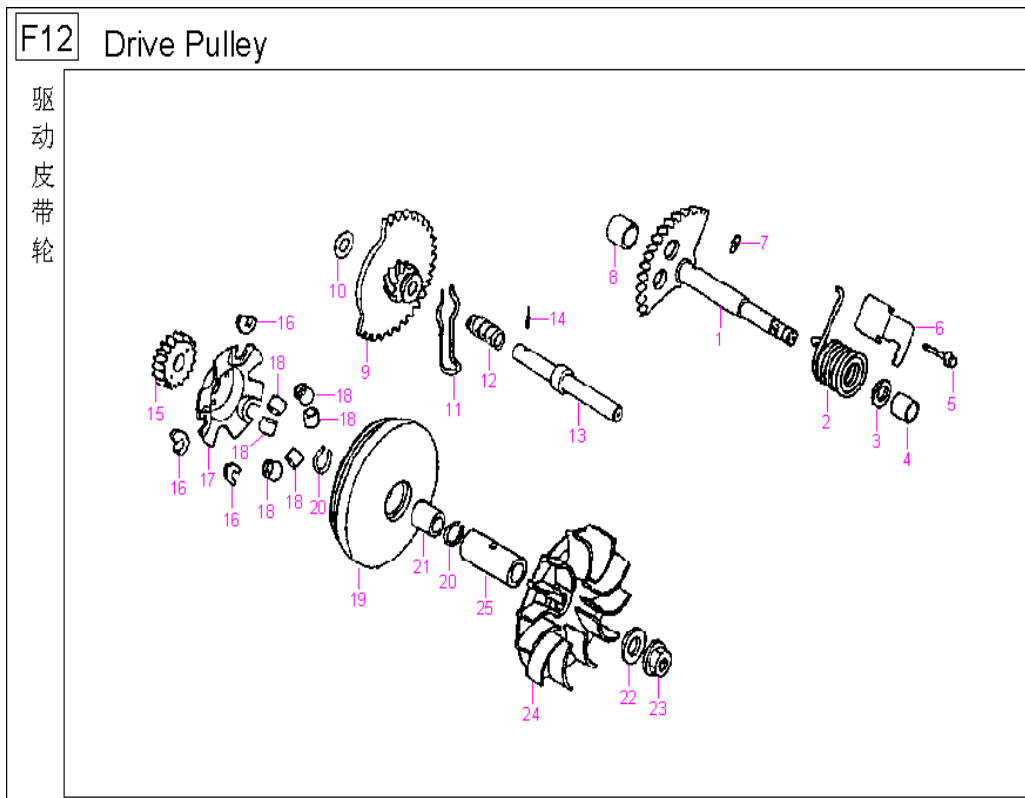

F12 Drive Pulley

NO.	Component and Parts No.	English Name	Quantity
F12/1	117100-152QMI-000	Spindle comp.,kick starter	1
F12/1A	117100A-152QMI-000	Spindle comp.,kick starter(lute style)	1
F12/2	117103-152QMI-000	Spring,kick starter	1
F12/3	117104-152QMI-000	Washer 14	1
F12/4	117102-152QMI-000	Bush,kick spindle	1
F12/5	GB/T 5787-1986	Bolt M6*14	1
F12/6	117131-152QMI-000	Stop board	1
F12/7	117105-152QMI-000	Pin 4.5	1
F12/8	117101-152QMI-000	Bush	1
F12/9	117130-152QMI-000	Start idler	1
F12/10	GB/T 97.1-1985	Washer 12.5	1
F12/11	117132-152QMI-000	Spring	1
F12/12	117133-152QMI-000	Spring,driver shaft	1
F12/13	117134-152QMI-000	Driver shaft,start idler	1
F12/14	117135-152QMI-000	Roller 3*8.5	1
F12/15	116242-152QMI-000	Driven gear	1