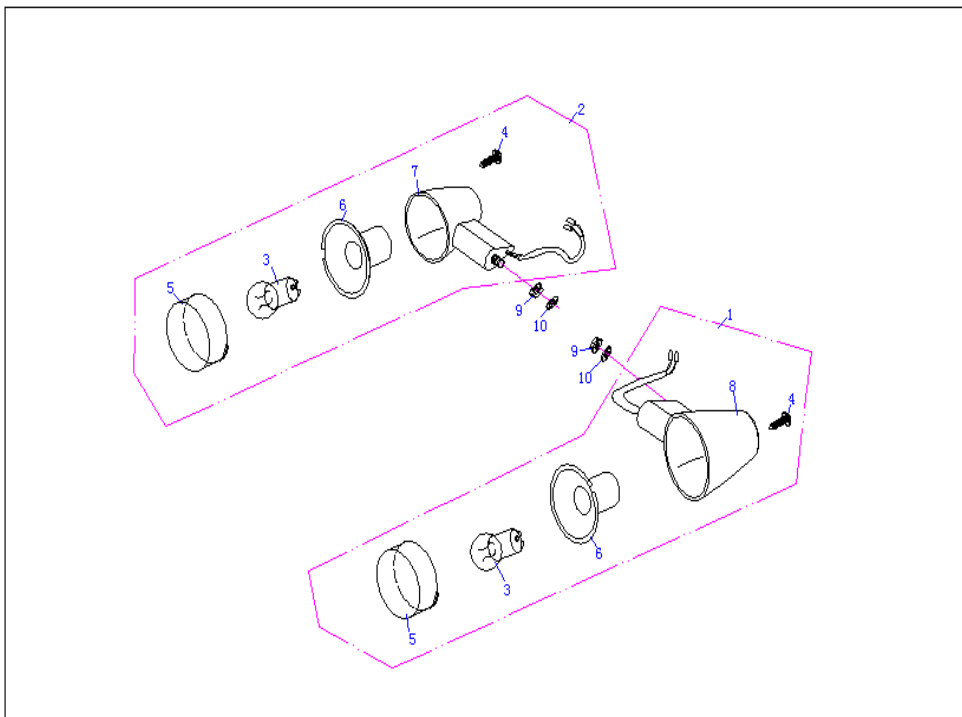

F28 Rear turning light

后
转
向
灯

F28 Rear turning light

NO.	Component and Parts No.	English Name	Quantity
F28/1	BT49QT-7-180600	Rear turning light . (L)	1
F28/2	BT49QT-7-180700	Rear turning light . (R)	1
F28/3	BT49QT-7-180601	Bulb,turning light	2
F28/4	GB/T5282-1985	Screw Tapping ST2.9*25	2
F28/5	BT49QT-7-180602	Lampshade rear turning light	2
F28/6	BT49QT-7-180603	Lamp-socket,rear turning light	2
F28/7	BT49QT-7-180610	Crust,rear turning light(L)	1
F28/8	GB/T6170-1986	Crust,rear turning light(R)	1
F28/9	GB/T6170-1986	Nut M5	2
F28/10	GB/T97.1-1985	Washer 5	2