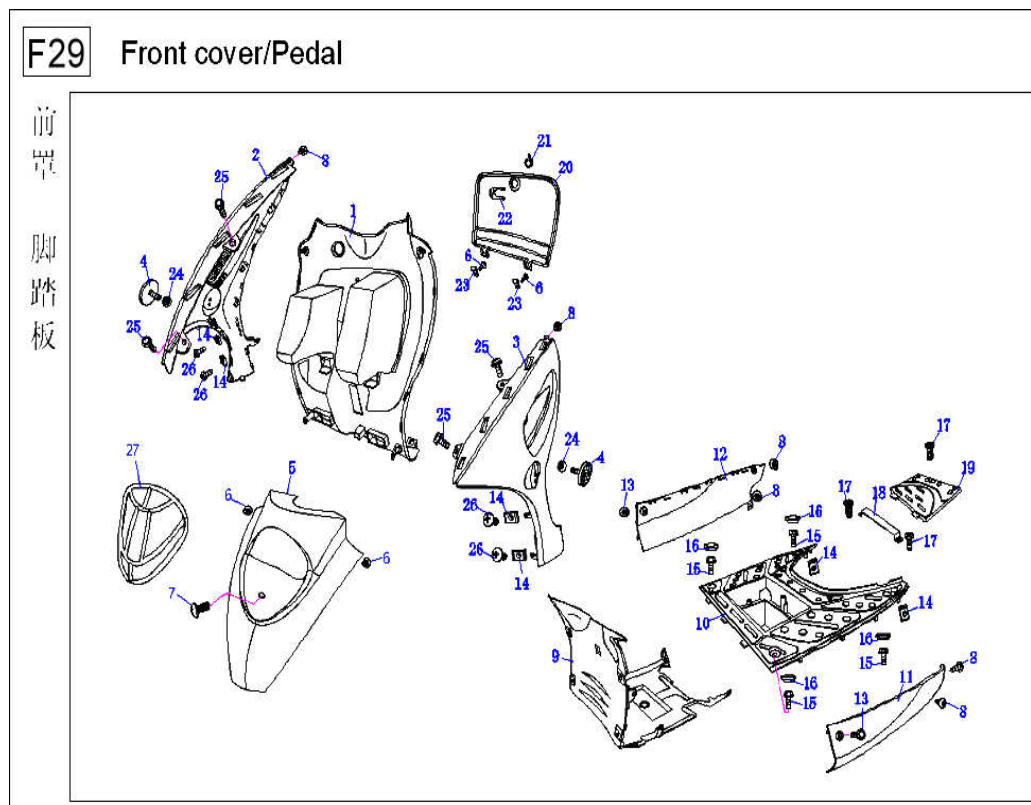

F29 Front Cover / Floor Pedal

NO.	Component and Parts No.	English Name	Quantity
F29/1	BT49QT-7-030001	FR . Luggage Box	1
F29/2	BT49QT-7-030007	Protect Cover Fr . Luggage Box ®	1
F29/3	BT49QT-7-030006	Protect Cover Fr . Luggage Box(L)	1
F29/4	BT50QT-11-050003	Side reflector	2
F29/5	BT49QT-7-020001	Front cover	1
F29/6	GB/T845-1985	Screw Tapping ST4.2*16	4
F29/7	GB/T818-1985	ScrewM6*12	1
F29/8	GB/T845-1985	Screw Tapping S4.2*13T	6
F29/9	BT49QT-7-090012	Bottom fender	1
F29/10	BT49QT-7-050001	Pedal	1
F29/11	BT49QT-7-070001	Left Side Cover	1
F29/12	BT49QT-7-070002	Right Side Cover	1
F29/13	GB/T818-1985	Bolt M6*12	2
F29/14	BT50QT-9-050007	Clip (4.2)	6
F29/15	GB/T5789-1986	Bolt M6*20	4
F29/16	BT49QT-7-050004	Rubber ,cap	4
F29/17	GB/T818-1985	Bolt M5*12	3
F29/18	BT49QT-7-050003	Battery Pressing bar	1
F29/19	BT49QT-7-050002	Battery Box Cover	1
F29/20	BT49QT-7-030002	Cover, Fr . Luggage Box	1
F29/21	BT49QT-7-181100	Lock , Fr . Luggage Box	1
F29/22	BT49QT-7-181101	Fixation Patch , Lock	1
F29/23	BT49QT-7-030009	Clip , Fr . Luggage Box Cover	2
F29/24	GB/T6177-1986	Nut M6*12	2
F29/25	GB/T5789-1986	Bolt M6*12	4
F29/26	GB/T845-1985	Screw Tapping ST4.8*13	4
F29/27	BT49QT-7-020009	Front cover	1