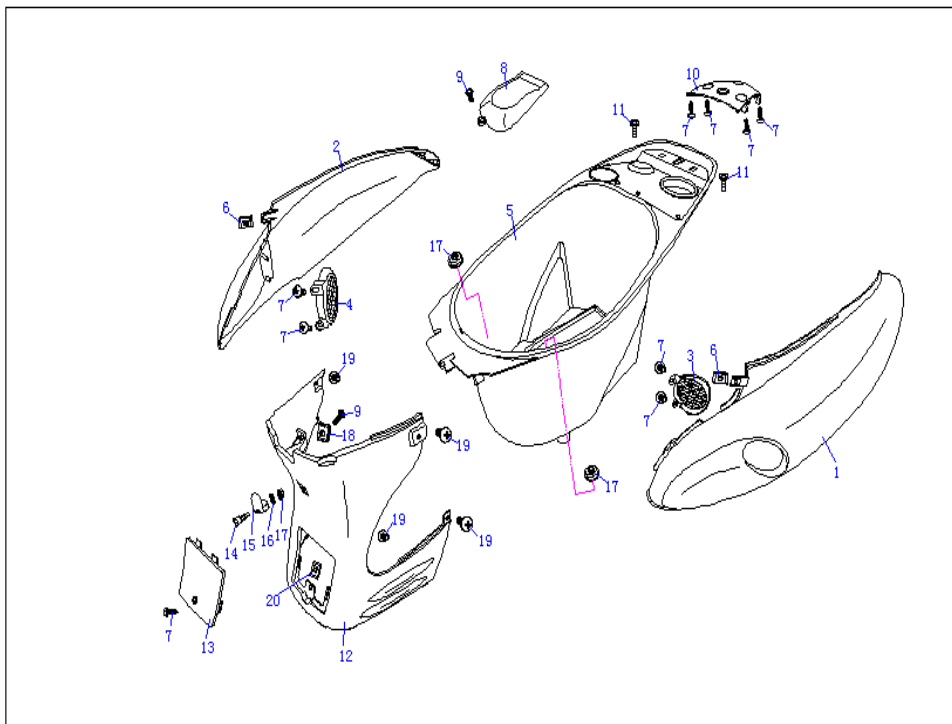

F30 Body cover/Luggage box

车
体
盖

置
物
箱

F30 Body cover / Luggage box

NO.	Component and Parts No.	English Name	Quantity
F30/1	BT49QT-7-070201	Cover , Left Body Side	1
F30/2	BT49QT-7-070301	Cover ., Right Body Side	1
F30/3	BT49QT-7-070203	Ventilating cover ,left boby side	1
F30/4	BT49QT-7-070303	Ventilating cover ,right boby side	1
F30/5	BT49QT-7-040001	Rear luggage box	1
F30/6	BT49QT-7-010003	Clip (ST4.2)	2
F30/7	GB/T845-1985	Screw Tapping ST4.8*13	9
F30/8	BT49QT-7-040002	Inner Cover luggage Box	1
F30/9	GB/T818-1985	Bolt M6*16	2
F30/10	BT49QT-7-070101	Rear Tail Cover	1
F30/11	GB/T5789-1986	Bolt M6*12	2
F30/12	601203-TA7-0000	Fr ., Cover Luggage Box	1
F30/13	BT49QT-7-010001	Cover Luggage Box Fr ., Cover	1
F30/14	BT49QT-7-010002	Ladder Bolt M6*16	1
F30/15	BT49QT-7-010003	Hook , Helmet	1
F30/16	GB/T97.1-1985	Washer 10	1
F30/17	GB/T6177-1986	Nut M6	3
F30/18	BT49QT-7-010008	Clip Nut M6	1
F30/19	GB/T845-1985	Screw Tapping ST4.2*13	4
F30/20	821048	Clip(ST4.8)	1