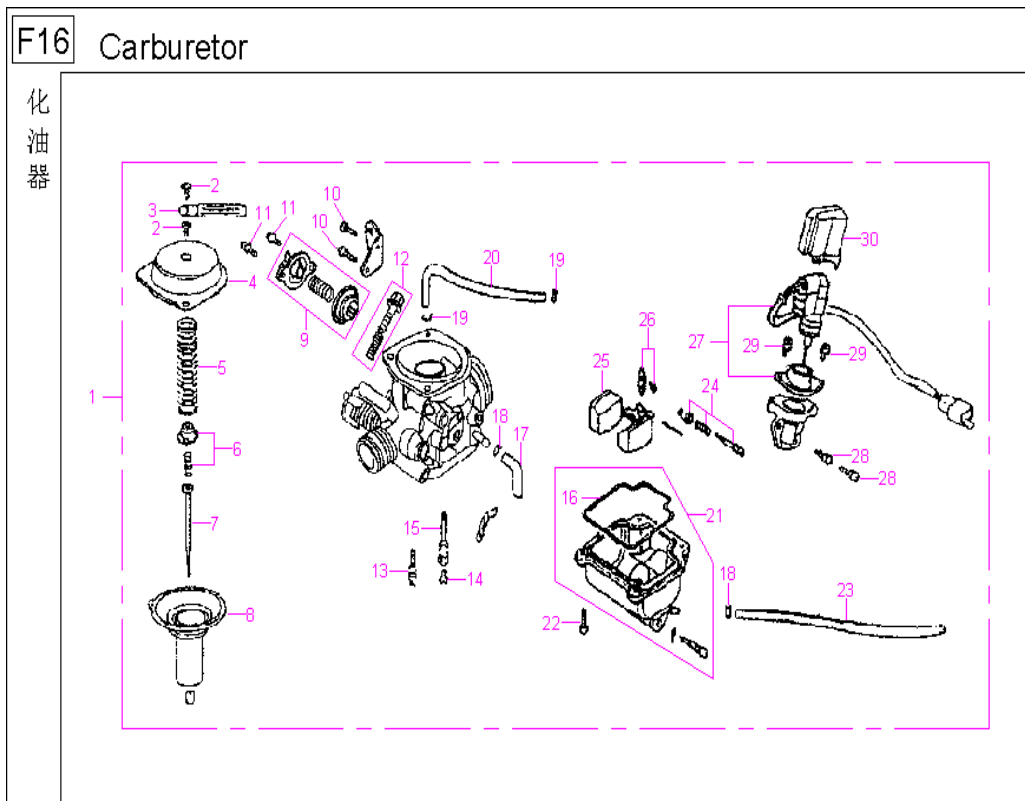

F16 Carburetor

NO.	Component and Parts No.	English Name	Quantity
F16/1	160000-152QMI-000	Carburetor assy.	1
F16/2	GB/T 818-1985	Screw M4*8	2
F16/3	160101-152QMI-000	Plate clip	1
F16/4	160102-152QMI-000	Cap,vacuum piston valve	1
F16/5	160103-152QMI-000	Spring	1
F16/6	160104-152QMI-000	Plate set	1
F16/7	160200-152QMI-000	Oil needle	1
F16/8	160105-152QMI-000	Vacuum piston valve	1
F16/9	160300-152QMI-000	Air block valve	1
F16/10	GB/T 818-1985	Screw M5*12	2
F16/11	GB/T 818-1985	Screw M4*10	2
F16/12	160900-152QMI-000	Screw set A	1
F16/13	160001-152QMI-000	Injecting nozzle 35#	1
F16/14	160002-152QMI-000	Main injecting nozzle 112#	1
F16/15	160003-152QMI-000	Base,oil needle	1
F16/16	160400-152QMI-000	Gasket	1
F16/17	160004-152QMI-000	Air tube	1
F16/18	160005-152QMI-000	Tube clip	2
F16/19	160006-152QMI-000	Tube	2
F16/20	160007-152QMI-000	Rubber tube 3.5*210	1