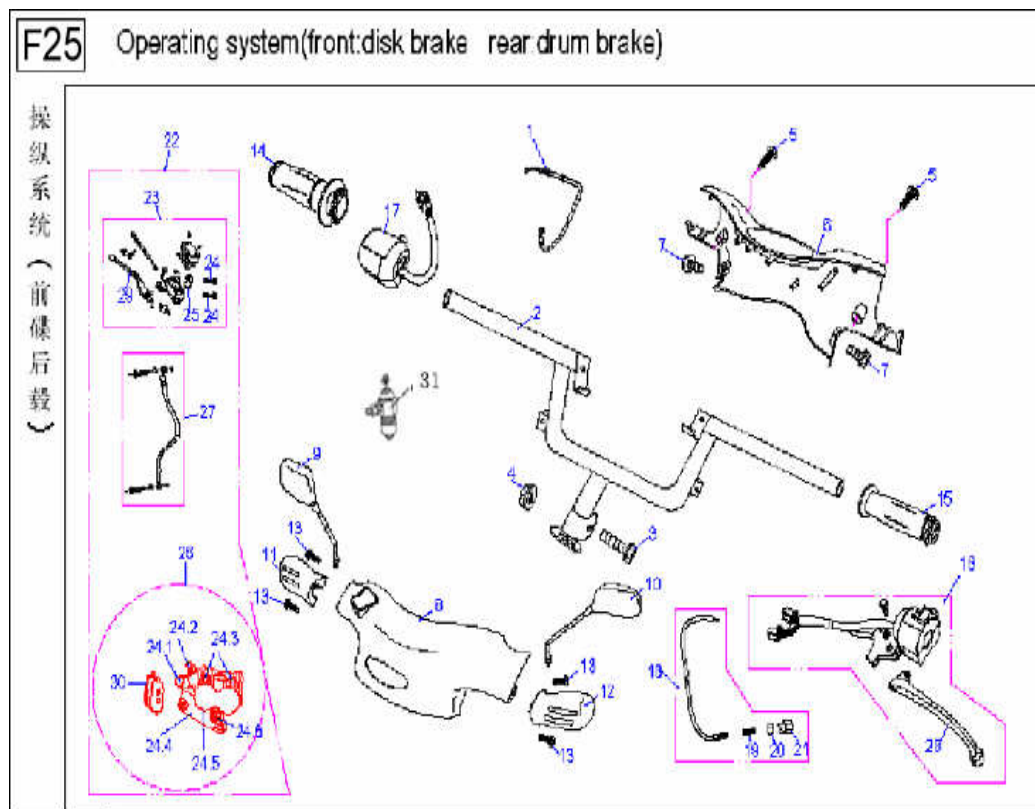

F25 Operating system (Front disk brake and rear drum brake)

NO.	Component and Parts No.	English Name	Quantity
F25/1	BT49QT-7-110300	Throttle Link Assy	1
F25/2	BT49QT-7-110100	Direction Handle	1
F25/3	GB/T5789-1986	Bolt M10*45	1
F25/4	GB/T6187-1986	Nut M10*1.25	1
F25/5	GB/T845-1985	Screw Tapping ST4.2*16	2
F25/6	BT49QT-7-160002	Rear Part Head Cover	1
F25/7	GB/T5789-1986	Bolt Flange M6*12	2
F25/8	BT49QT-7-160001	Front Part Head Cover	1
F25/9	BT50QT-9-110300	R. Mirror Comp Back	1
F25/10	BT50QT-9-110200	L. Mirror Comp Back	1
F25/11	BT49QT-7-160004	R. Protect Mulch	1
F25/12	BT49QT-7-160003	L. Protect Mulch	1
F25/13	GB/T845-1985	Screw Tapping ST4.2*13	4
F25/14	BT50QT-9-110400	Crip Throttle Assy	1
F25/15	BT50QT-9-110001	Left Grip	1
F25/16	BT49QT-7-181200	Left Handle Switch Assy	1
F25/17	BT49QT-7-181300	R. Handle Switch Assy	1
F25/18	BT49QT-7-110200	Rear Brake Link Assy	1
F25/19	BT49QT-7-110201	Sprign	1