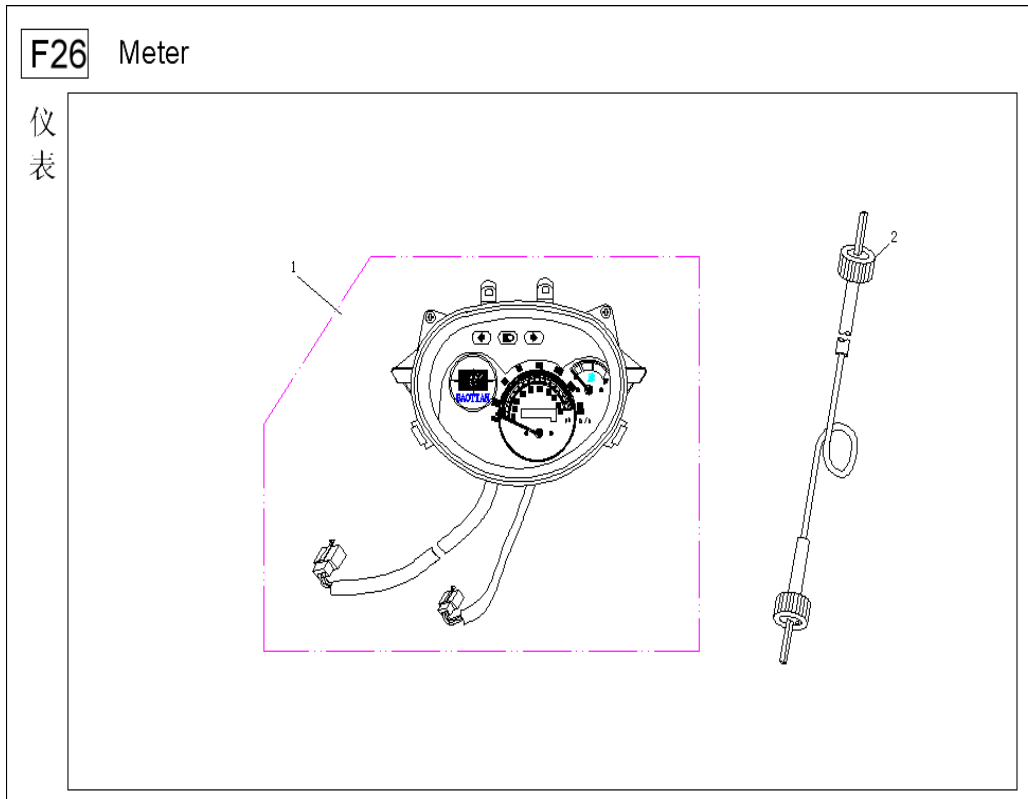

F26 Meter assy

NO.	Component and Parts No.	English Name	Quantity
F26/1	BT49QT-7-190100	Mater assy.	1
F26/2	BT49QT-7-190200	Odometer tube	1