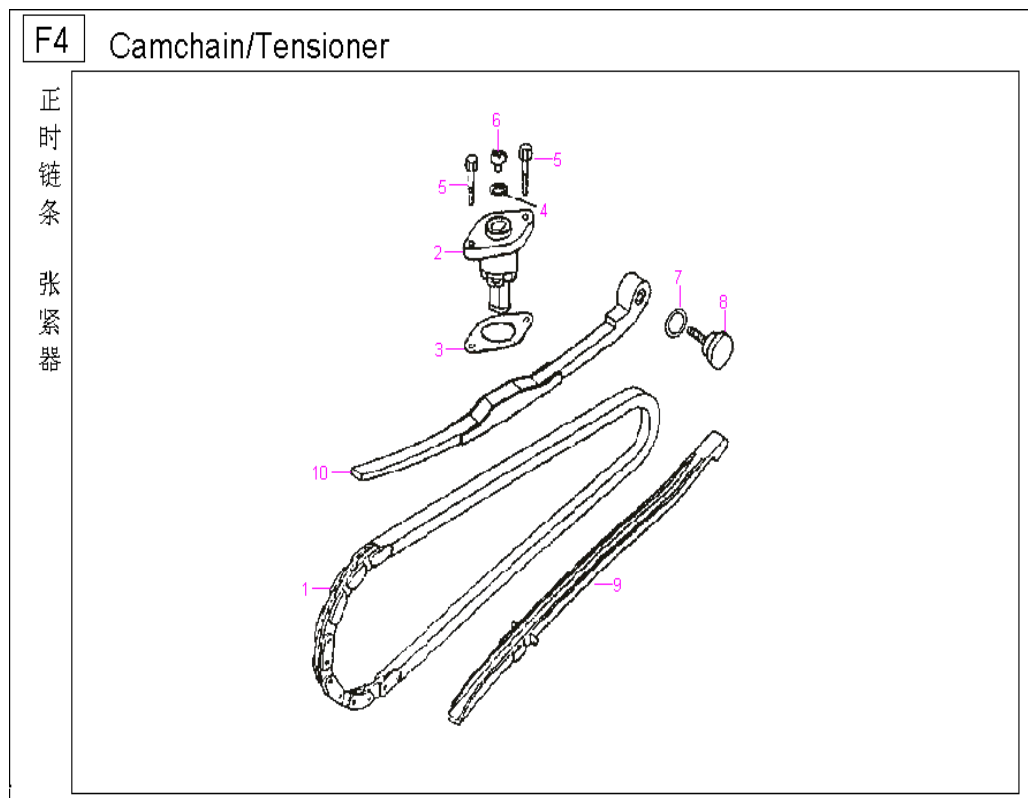

BAOTIAN SMART RIDER 125 ERSATZTEILE HANDBUCH BT125T-2

F1 Cover breathe & Cover shroud

NO.	Component and Parts No.	English Name	Quantity
F1/1	108101-152QMI-000	Clamper,breather tube	1
F1/2	108200-152QMI-000	Upper shroud	1
F1/3	GB/T 845-1985	Screw tapping ST4.2*16	6
F1/4	108201-152QMI-000	Seal ring A	1
F1/5	108100-152QMI-000	Lower shroud	1
F1/6	108102-152QMI-000	Cord clip	1
F1/7	108103-152QMI-000	Seal ring B	1
F1/8	101112-152QMI-000	Clamper,overflow tube	1
F1/9	108104-152QMI-000	Rubber plug	1
F1/10	108300-152QMI-000	Cover assy,breathe	1
F1/11	108302-152QMI-000	Clamper,starter	1
F1/12	108303-152QMI-000	Cooling tube	1
F1/13	108301-152QMI-000	Observed plug	1
F1/14	GB/T 5787-1986	Bolt M6*25	3

F3 Camshaft & Valve

NO.	Component and Parts No.	English Name	Quantity
F3/1	110100-152QMI-000	Camshaft Comp.	1
F3/2	109202-152QMI-000	Arm,vale rocker	2
F3/3	109203-152QMI-000	Nut	2
F3/4	109204-152QMI-000	Adjusting screw	2
F3/5	109205-152QMI-000	Shaft comp.,Ex.	1
F3/6	109206-152QMI-000	Shaft comp., In	1
F3/7	109112-152QMI-000	Lock,valve	4
F3/8	109113-152QMI-000	Retainer,valve spring	2
F3/9	109114-152QMI-000	Inner spring,valve	2
F3/10	109115-152QMI-000	Outer spring,valve	2
F3/11	109116-152QMI-000	Seat,valve spring	2
F3/12	109117-152QMI-000	Seal,valve	2
F3/13	109111-152QMI-000	Valve in.	1
F3/14	109121-152QMI-000	Valve ex.	1
F3/15	109209-152QMI-000	Stop plate	1