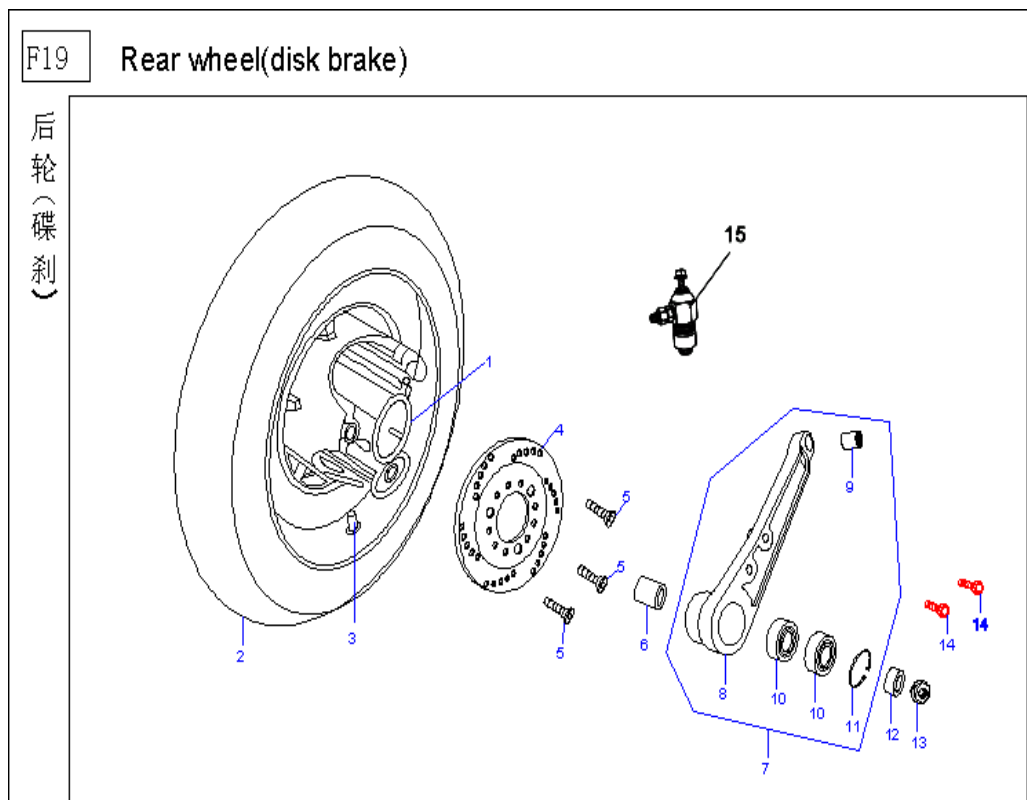

F19 Rear wheel (disk brake)

NO.	Component and Parts No.	English Name	Quantity
F19/1	BT125-T-2-402110	Rear rim	1
F19/2	GB/T2983-W-130/70-12	Tyre 130/70-12	1
F19/3	BT125T-2-401120	Valve	1
F19/4	BT125T-2-406001	Brake disc	1
F19/5	BT125T-2-406002	Bolt	3
F19/6	BT125T-2-402203	Long bush	1
F19/7	BT125T-2-402200	Mourting boerd assy.,disk drake	1
F19/8	BT125T-2-402201	Mourting boerd ,rear disk brake	1
F19/9	BT125T-2-402204	Bush	1
F19/10	BT125T-2-GB278-6203Z	Bearing 6203Z	2
F19/11	BT125T-2-GB893.1-1986	Cirdip	1
F19/12	BT125T-2-TA7-0000	Short bush	1
F19/13	BT125T-2-GB6187-M16*1.5	Nut	1
F19/14	BT125T-2-GB/T5789-1986	Bolt M8*28	2
F19/15	BT50QT-7-404400	ABS	1