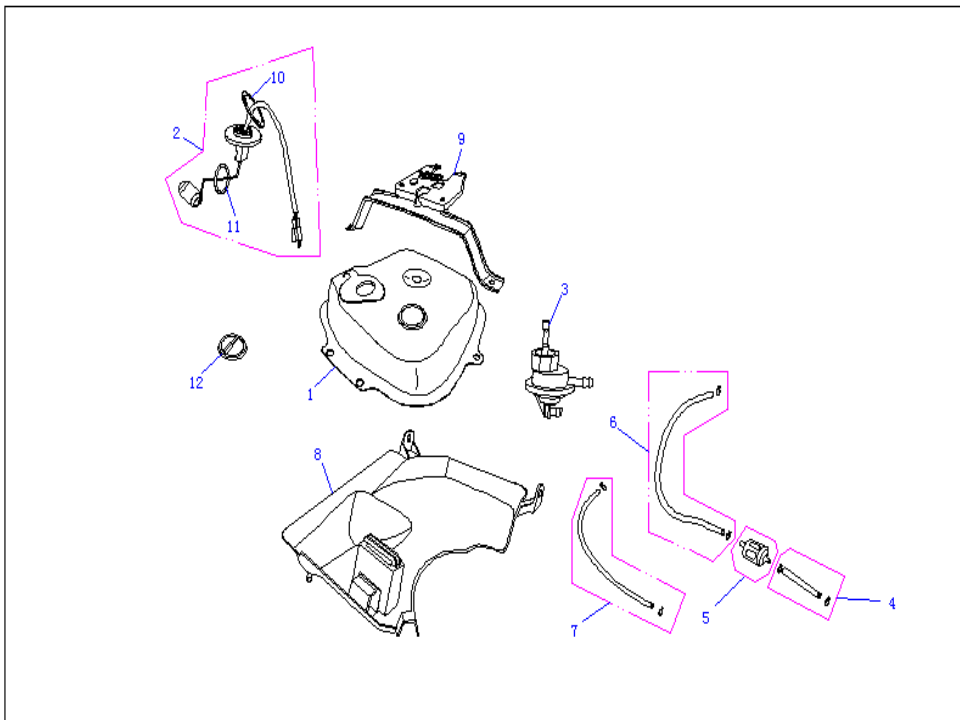

F32 Fuel tank

油箱

F32 Fuel tank

NO.	Component and Parts No.	English Name	Quantity
F32/1	BT49QT-7-100100	Fuel Tank	1
F32/2	BT49QT-7-100300	Fuel Transducer	1
F32/3	BT50QT-7-100400	Switch, fuel	1
F32/4	BT50QT-7-100001	Fuel Tube B	1
F32/5	BT50QT-7-100500	Fuel Strainer	1
F32/6	BT50QT-7-100003	Fuel Tube A	1
F32/7	BT50QT-7-100002	Vacuum tube	1
F32/8	BT49QT-7-090013	Bottom Cover , Fuel Tank	1
F32/9	BT49QT-7-090300	Lock bracket welding assy	1
F32/10	515202-TA7-0000	Cover, transducer	1
F32/11	BT49QT-7-100304	Seal ring, transducer	1
F32/12	BT49QT-7-100305	Cover ,fuel tank hatch	1