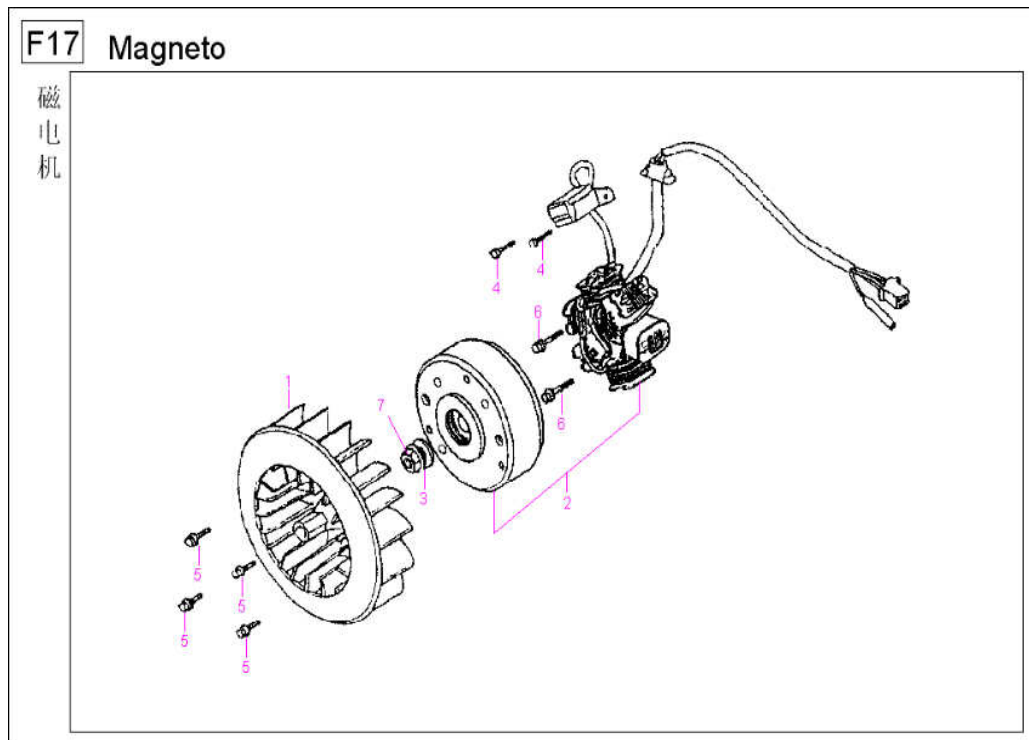

F17 Magneto

NO.	Component and Parts No.	English Name	Quantity
F17/1	108500-152QMI-000	Cooling fan comp.	1
F17/2	120100-152QMI-000	Generator assy.	1
F17/3	GB97.1-10	Washer	1
F17/4	GB/T5787-1985 M5*12	Bolt M5X12	2
F17/5	GB/T5787-1985 M6*16	Bolt M6*16	2
F17/6	GB/T5787-1985 M6*25	Bolt M6*25	4
F17/7	GB/T6187-1986 M10	Nut M12	1