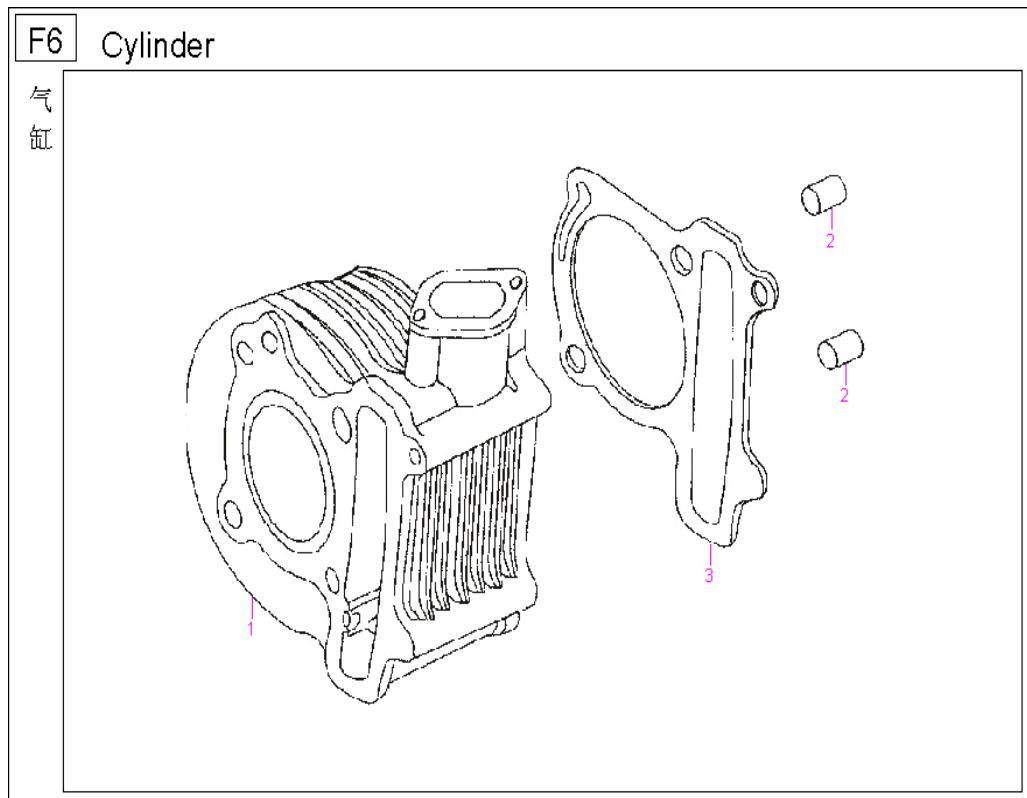

F6Cylinder

NO.	Component and Parts No.	English Name	Quantity
F6/1	102100-152QMI-000	Cylinder assy	1
F6/2	DWX8.3*10*16	Dowel Pin	2
F6/3	124021-152QMI-000	Gasket,cylinder	1