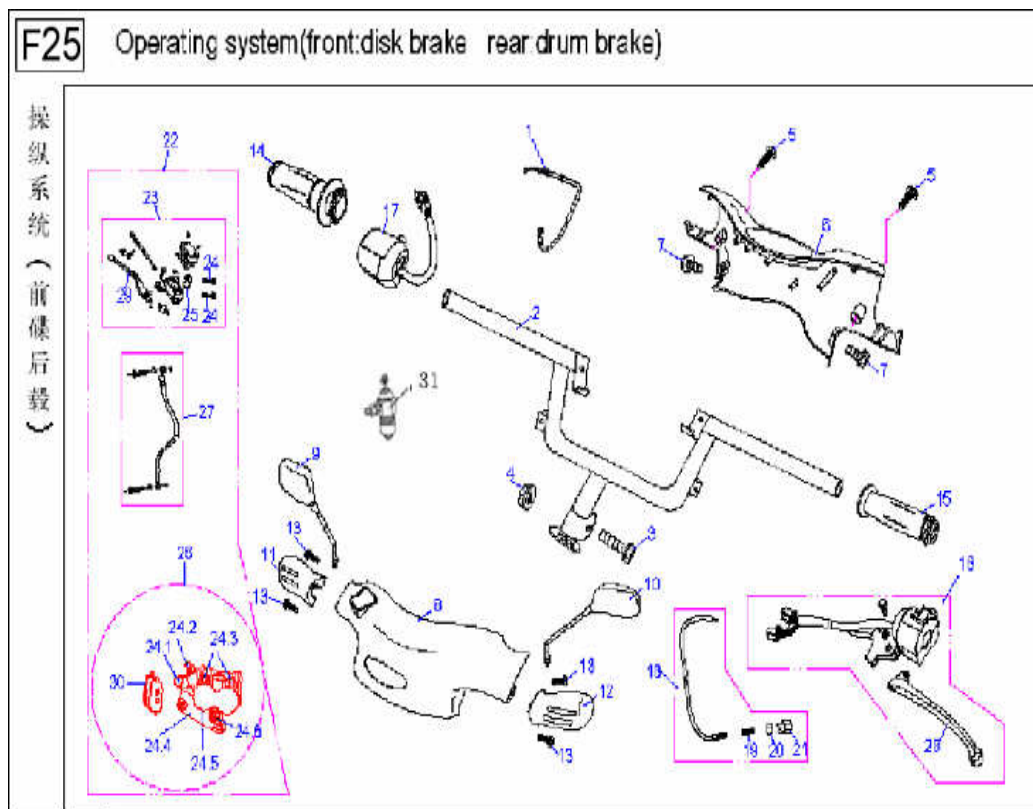

F25 Operating system (Front disk brake and rear drum brake)

NO.	Component and Parts No.	English Name	Quantity
F25/20	BT49QT-7-110202	Join	1
F25/21	BT49QT-7-110203	Nut , Adjust	1
F25/22	BT49QT-7-140000	Disk Brake Assy	1
F25/23	BT49QT-7-140100	Master Oil Cylinder Assy	1
F25/24	GB/T5787-1986	Bolt M6*22	2
F25/25	BT49QT-7-140101	Bracket Master Cylinder	1
F25/26	BT49QT-7-140300	Caliper Assy	1
F25/27	BT49QT-7-140200	Brake Hose Assy	1
F25/28	BT49QT-7-140201	L. Brake Handle	1
F25/29	BT49QT-7-140101	R. Brake Handle	1
F25/30	BT49QT-7-140310	Brake Shoe Assy	1