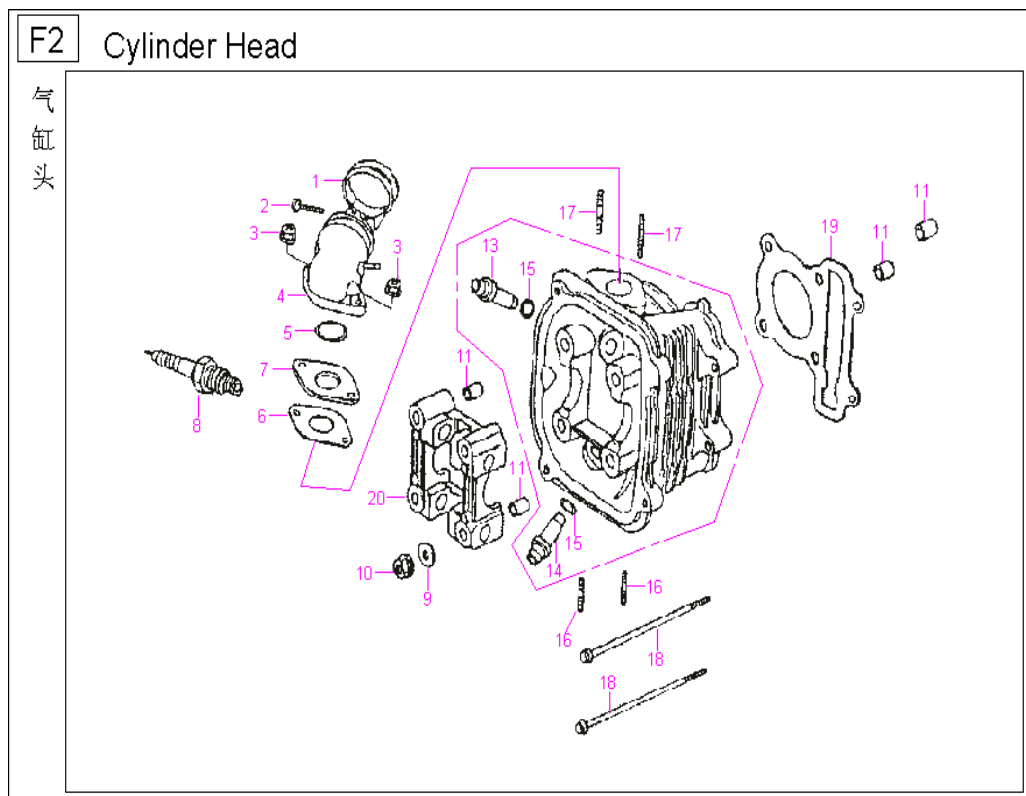

BAOTIAN SMART RIDER 125 ERSATZTEILE HANDBUCH BT125T-2

F1 Cover breathe & Cover shroud

NO.	Component and Parts No.	English Name	Quantity
F1/1	108101-152QMI-000	Clamper,breather tube	1
F1/2	108200-152QMI-000	Upper shroud	1
F1/3	GB/T 845-1985	Screw tapping ST4.2*16	6
F1/4	108201-152QMI-000	Seal ring A	1
F1/5	108100-152QMI-000	Lower shroud	1
F1/6	108102-152QMI-000	Cord clip	1
F1/7	108103-152QMI-000	Seal ring B	1
F1/8	101112-152QMI-000	Clamper,overflow tube	1
F1/9	108104-152QMI-000	Rubber plug	1
F1/10	108300-152QMI-000	Cover assy,breathe	1
F1/11	108302-152QMI-000	Clamper,starter	1
F1/12	108303-152QMI-000	Cooling tube	1
F1/13	108301-152QMI-000	Observed plug	1
F1/14	GB/T 5787-1986	Bolt M6*25	3