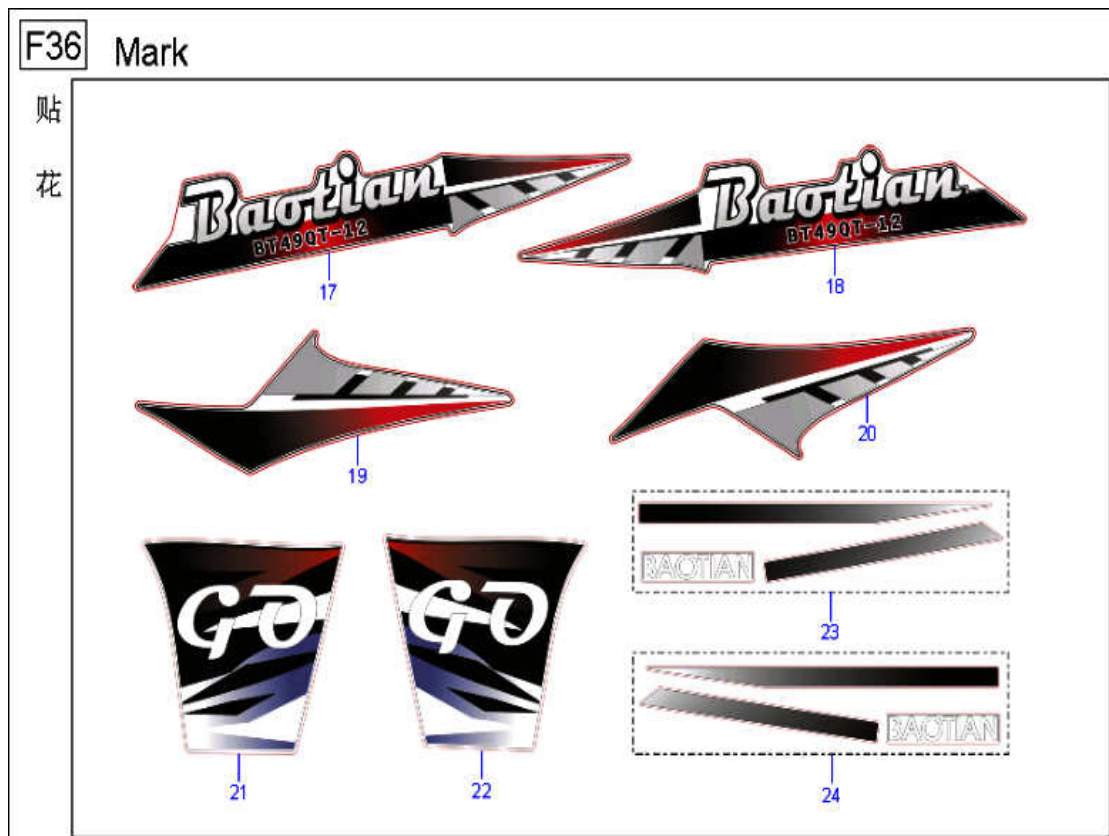

F36 Mark

NO.	Component and Parts No.	English Name	Quantity
F36/17	830203-TAC-000	Applique,left cover	1
F36/18	830204-TAC-000	Applique,right cover	1
F36/19	830206-TAC-000	Upper applique,left,front cover	1
F36/20	830207-TAC-000	Upper applique,right,front cover	1
F36/21	830214-TAC-000	Nether applique,left,front cover	1
F36/22	830215-TAC-000	Nether applique,right,front cover	1
F36/23	830222-TAC-000	Applique,side board(L.)	1
F36/24	830223-TAC-000	Applique,side board(R.)	1