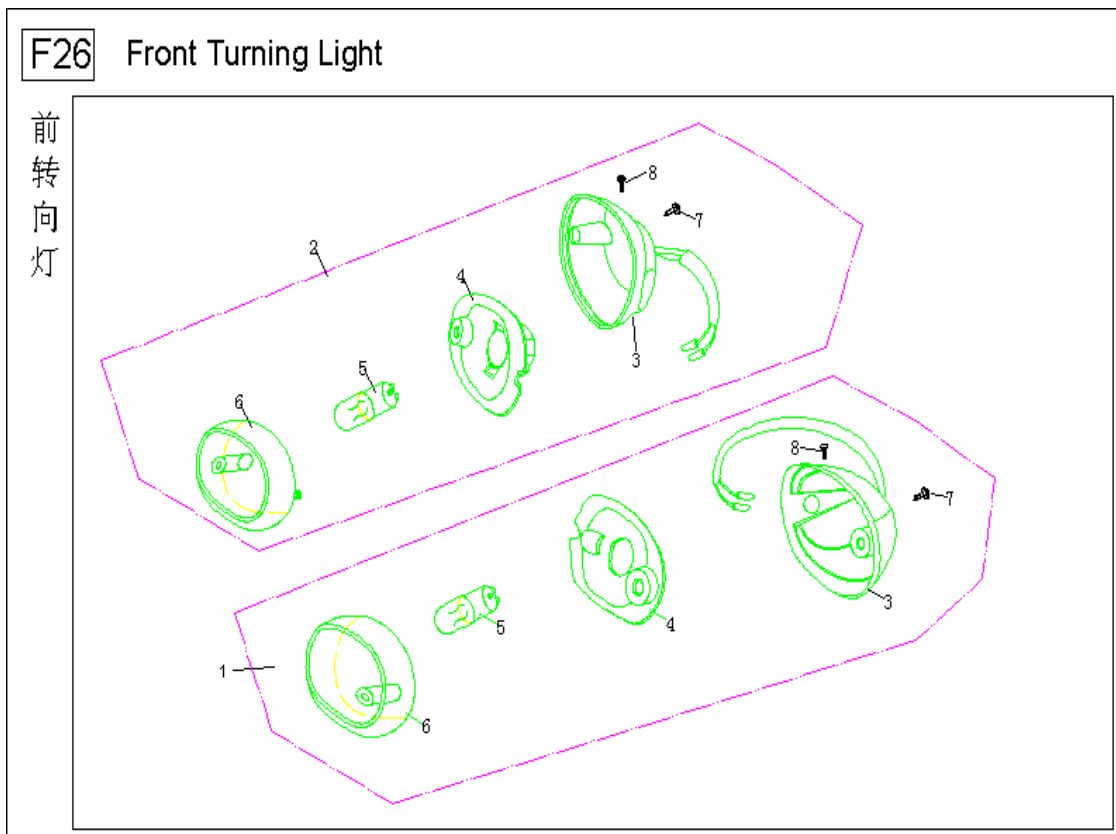

F26 Front turning light

NO.	Component and Parts No.	English Name	Quantity
F26/1	322100-TAC-000	Front turning light assy. (L.)	1
F26/2	322200-TAC-000	Front turning light assy. (R.)	1
F26/3	322140-TAC-000	Front turning light base	2
F26/4	322120-TAC-000	Front turning light socket	2
F26/5	322110-TAC-000	Front turning light bulb	2
F26/6	322131-TAC-000	Front turning light lampshade	2
F26/7	GB/T845-1985	Screw tapping ST3.9*16	2
F26/8	GB/T818-1985	Bolt M5*12	2