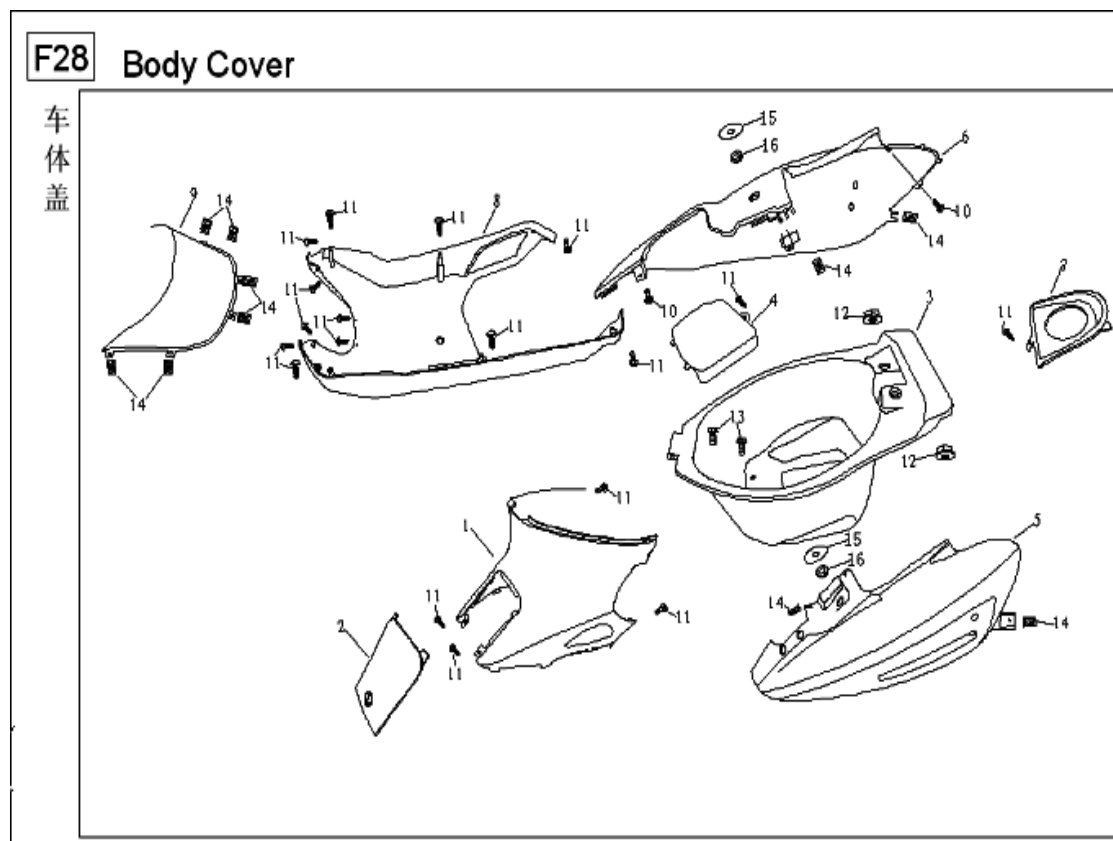

F28 Body cover

NO.	Component and Parts No.	English Name	Quantity
F28/1	601503-TAC-000	Center cover	1
F28/2	601506-TAC-000	Small cover,center cover	1
F28/3	601501-TAC-000	Luggage box	1
F28/4	601502-TAC-000	Inner cover,luggage box	1
F28/5	601605-TAC-000	Rear fender apron (L.)	1
F28/6	601606-TAC-000	Rear fender apron (R.)	1
F28/7	601203-TAC-000	Rear center cover	1
F28/8	601603-TAC-000	Rear middle fender apron	1
F28/9	601609-TAC-000	Front middle fender apron	1
F28/10	GB/T845-1985	Screw tapping ST4.2*13	2
F28/11	GB/T845-1985	Screw tapping ST4.2*16	18
F28/12	GB/T6177-1986	Nut M6	2
F28/13	GB/T5789-1986	Bolt M6*16	2
F28/14	821042	Clip ST4.2	10
F28/15	515221-TAC-000	Washer	2
F28/16	601105-TAC-000	Rubber washer	2