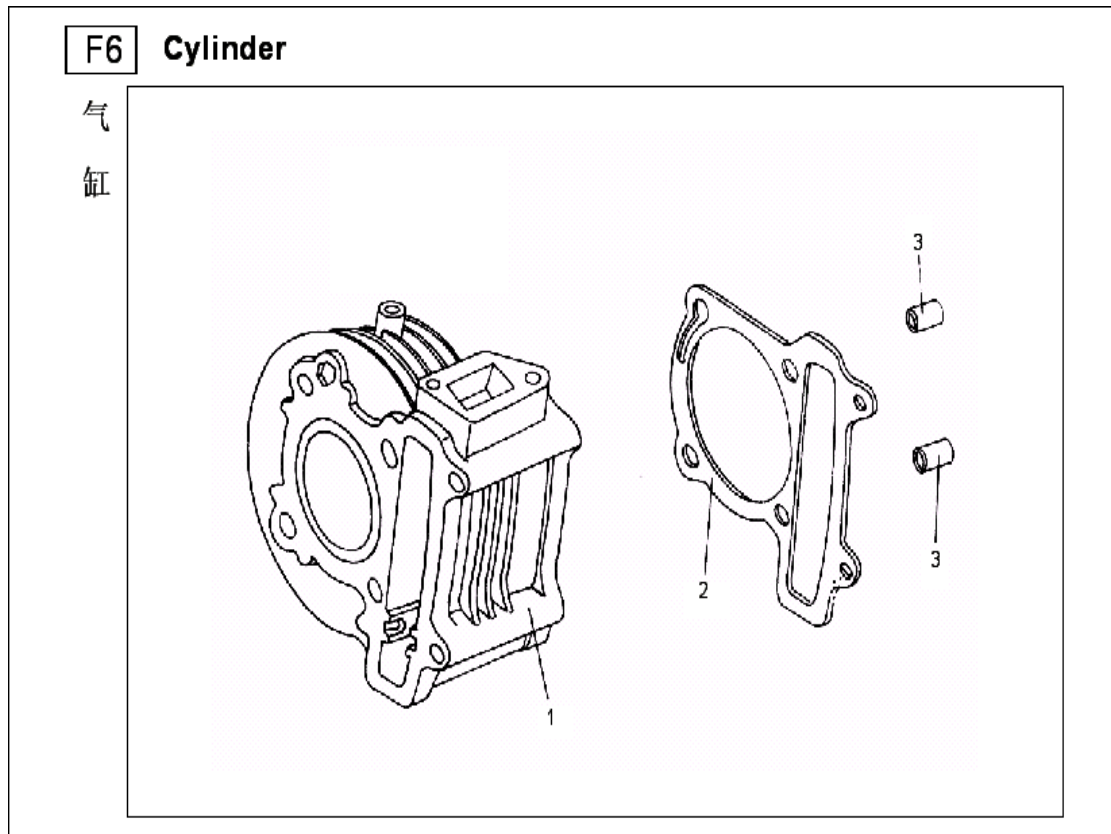

F6 Cylinder

NO.	Component and Parts No.	English Name	Quantity
F6/1	BT139QMB-020001	Cylinder Assy	1
F6/2	BT139QMB-000002	Gasket , Cylinder	1
F6/3	BT139QMB-020002	Pin A Dowel	2