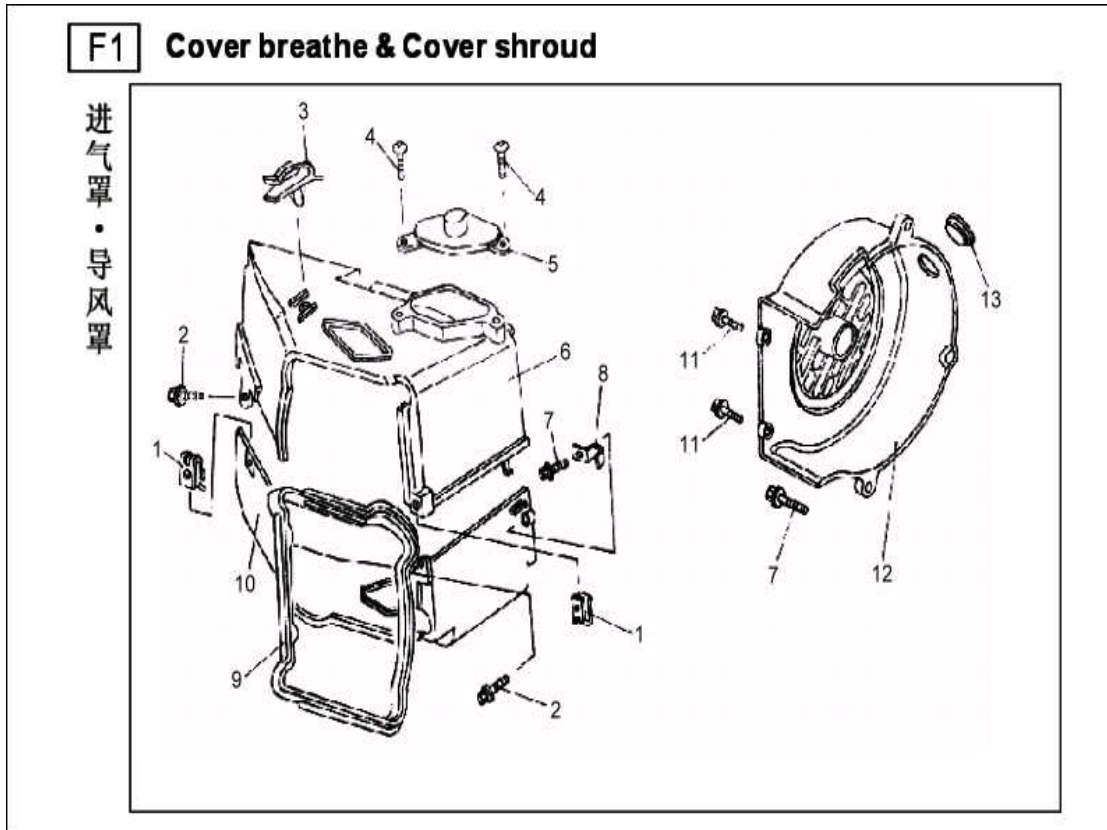

# **BAOTIAN WARRIOR ERSATZTEILE HANDBUCH BT49QT-12**

**F1 Cover breathe & Cover shroud**

NO.	Component and Parts No.	English Name	Quantity
F1/1	BT139QMB-000101	Shroud	2
F1/2	GB5787-86	Blot M6×16	2
F1/3	BT139QMB-000102	Tube Comp	1
F1/4	GB845-85 ST4.2×13-F-H	Screw Tapping	2
F1/5	BT139QMB-000103	Tensioner Cover	1
F1/6	BT139QMB-000104	Shroud Assy ,Up	1
F1/7	GB5787-86	Blot M6×25	2
F1/8	BT139QMB-000105	Clamber Oil Drain Tube	1
F1/9	BT139QMB-000106	Seal Ring	1
F1/10	BT139QMB-000107	Shroud Assy , Below	1
F1/11	GB818M5×16	Screw , Tapping	2
F1/12	BT139QMB-000201	Cover Assy Breathe	1
F1/13	BT139QMB-000202	Gremmet Observe	1