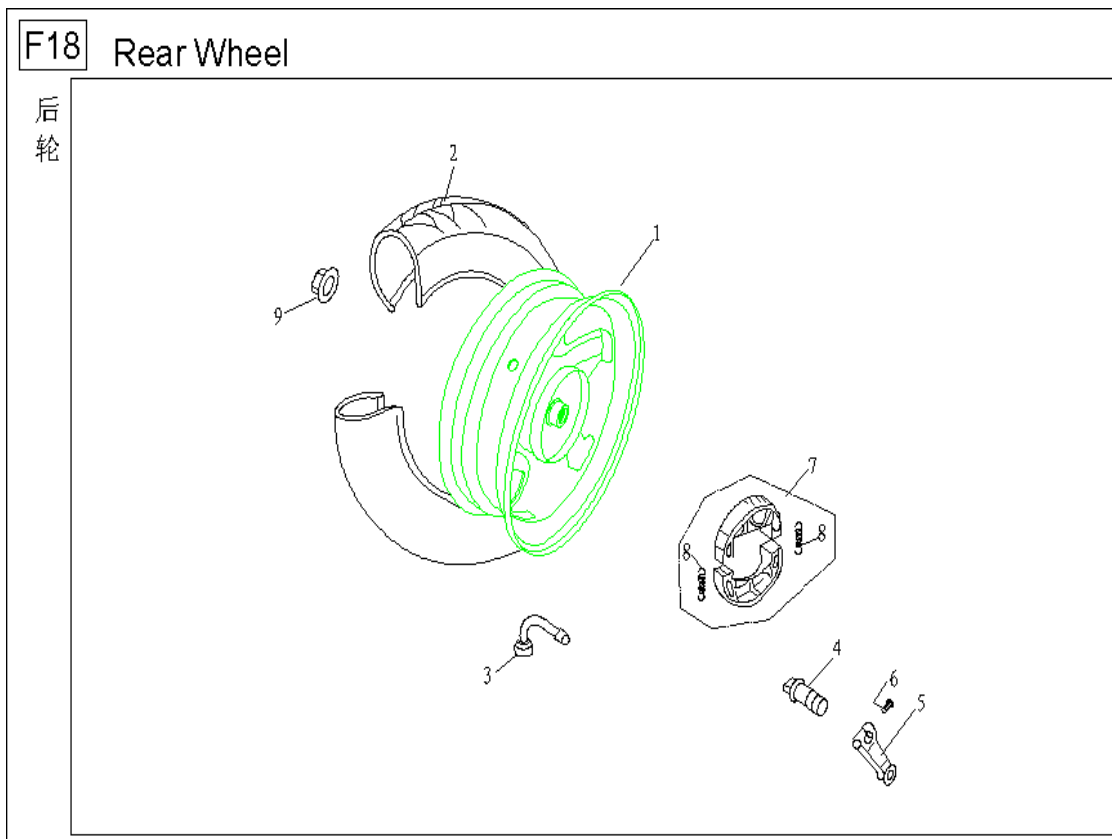

F18 Rear wheel

NO.	Component and Parts No.	English Name	Quantity
F18/1	402110-TAC-000	Rear rim MT3.5*J12	1
F18/2	GB2983-1997	Tyre 130/70-12	1
F18/3	402010-TB9-000	Valve	1
F18/4	405001-TAC-000	Rear brake cam	1
F18/5	405010-TB9-000	Rear brake arm assy.	1
F18/6	GB/T5789-1986	Bolt M6*35	1
F18/7	405100-TAC-000	Brake shoe assy.	1
F18/8	405101-TAC-000	Rear brake shoe spring	2
F18/9	GB/T6187-1986	Nut M16*1.5	1