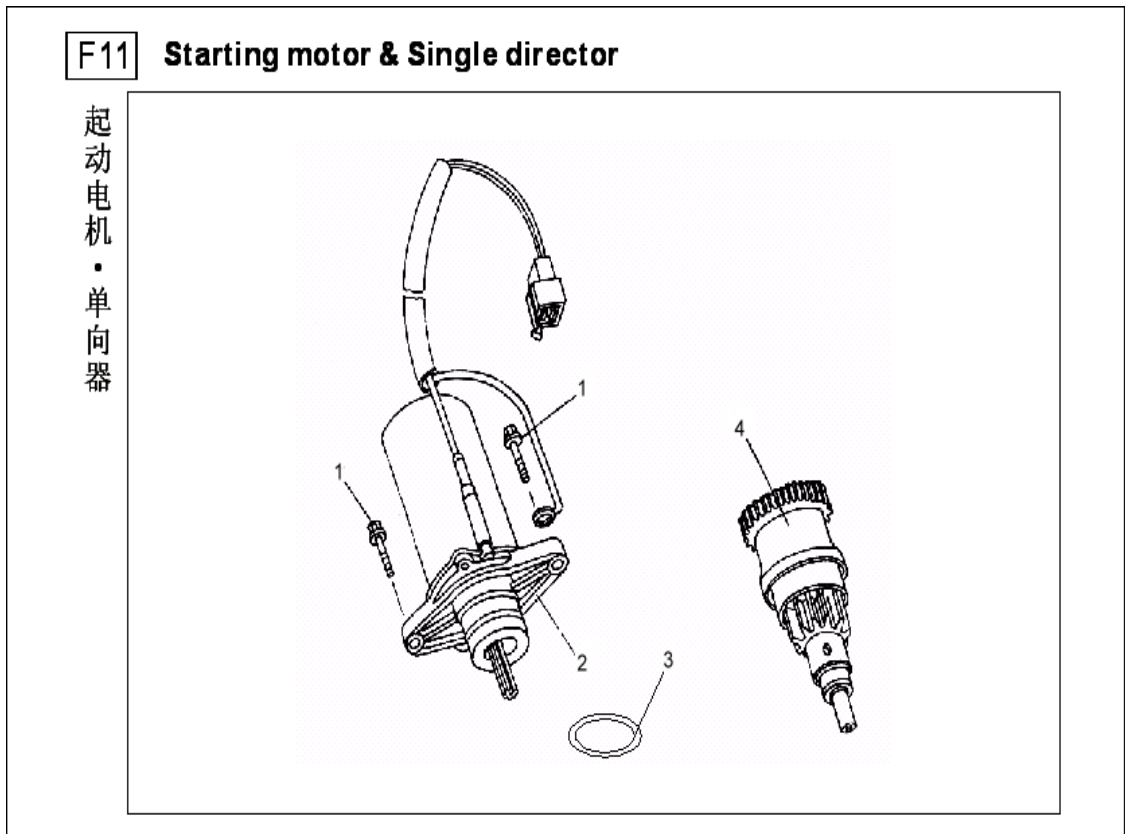

F11 Starting motor & Single director

NO.	Component and Parts No.	English Name	Quantity
F11/1	GB5787-86	Bolt M6×25	2
F11/2	BT139QMB-120000	Starter Motor Assy	1
F11/3	BT139QMB-120001	O-Ring	1
F11/4	BT139QMB-000800	Single Director Assy	1