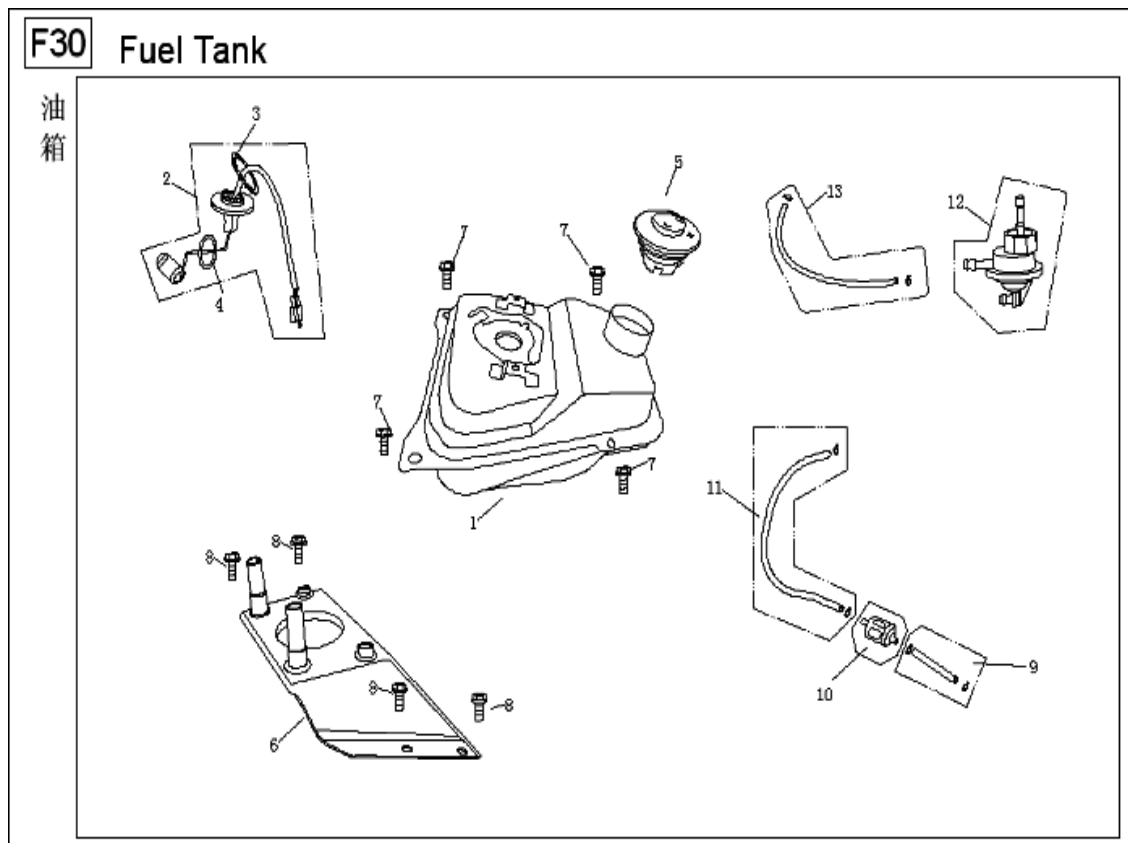

F30 Fuel tank

NO.	Component and Parts No.	English Name	Quantity
F30/1	515010-TAC-000	Fuel tank welding assy.	1
F30/2	515200-TAC-000	Fuel transducer	1
F30/3	515202-TAC-000	Transducer cover	1
F30/4	515201-TAC-000	Rubber ring	1
F30/5	350300-TAC-000	Fuel tank lock assy.	1
F30/6	5010A1-TAC-000	Assembling board welding assy.,fuel tank	1
F30/7	GB/T5789-1986	Bolt M6*12	4
F30/8	GB/T5789-1986	Bolt M8*12	4
F30/9	515130-TAC-000	Tube A	1
F30/10	515120-TAC-000	Fuel filter	1
F30/11	515140-TAC-000	Tube B	1
F30/12	515110-TAC-000	Fuel switch assy.	1
F30/13	515150-TAC-000	Tube,negative pressure	1