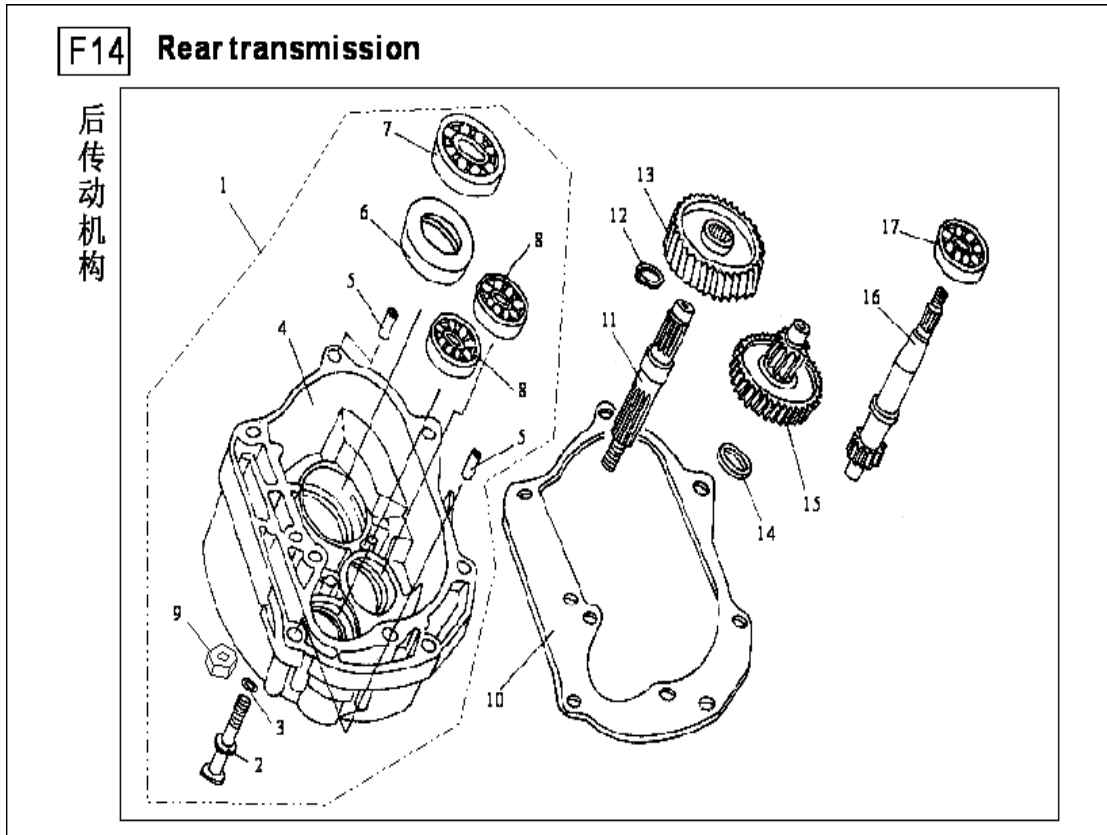

F14 Rear transmission

NO.	Component and Parts No.	English Name	Quantity
F14/1	BT139QMB-150100	Rear Transmission Box Assy	1
F14/2	BT139QMB-150002	Brake Pedal Install Shaft	1
F14/3	BT139QMB-150003	Brake Pedal Install Shaft O-Ring	1
F14/4	BT139QMB-150001	Rear Transmission Box	1
F14/5	BT139QMB-150004	Pin , Rear Transmission Box	2
F14/6	BT139QMB-150110	Oil Seal Assy	1
F14/7	6004-2RS GB/T276-94	Bearing	1
F14/8	6201-GB/T276-94	Bearing	2
F14/9	GB6187 M8	Nut	1
F14/10	BT139QMB-000006	Gasket , Rear Cover	1
F14/11	BT139QMB-150006	Shaft , Final	1
F14/12	GB894.1-86.20	Clip	1
F14/13	BT139QMB-150007	Gear , final	1
F14/14	BT139QMB-150008	Washer , Counter Shaft	1
F14/15	BT139QMB-150200	Counter , Shaft Comp	1
F14/16	BT139QMB-150009	Shaft , Drive	1
F14/17	6303x3-2 /P63	Left Bearing , Shaft , Drive	1