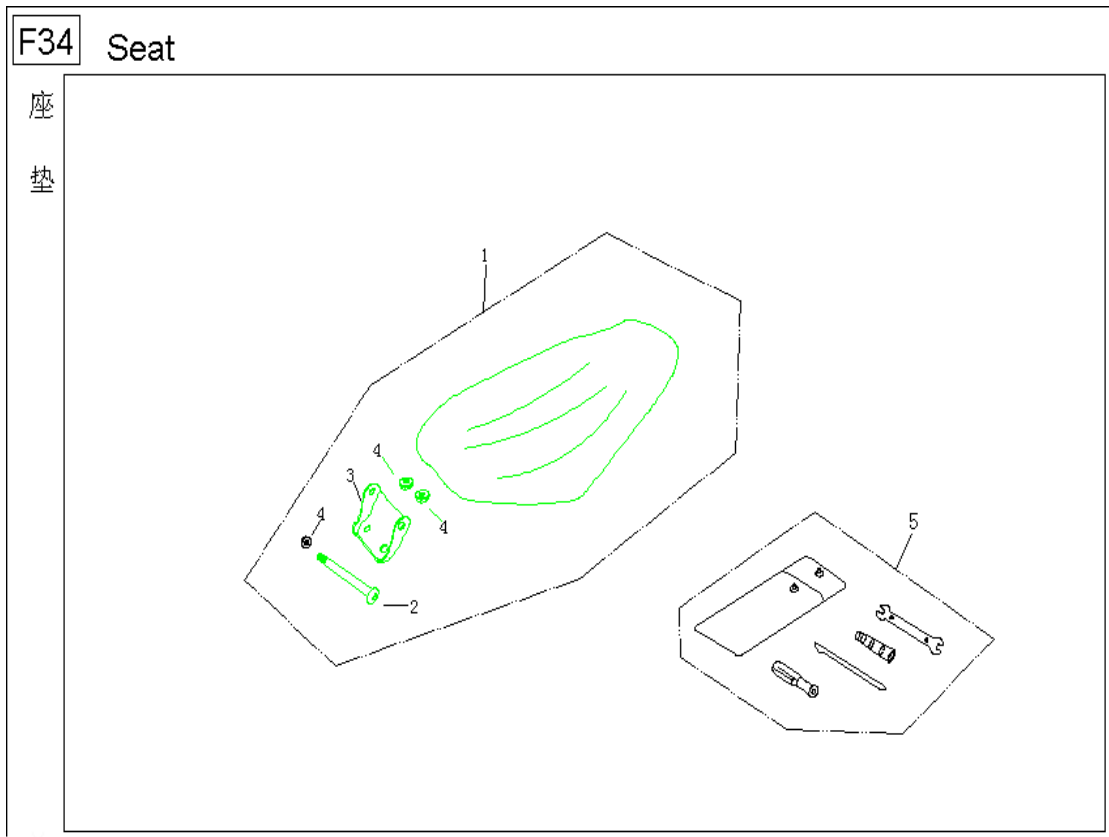

F34 Seat

NO.	Component and Parts No.	English Name	Quantity
F34/1	701000-TAC-000	Seat assy.	1
F34/2	701001-TAC-000	Shaft	1
F34/3	701002-TAC-000	Connecting board	1
F34/4	GB/T6177-1986	Nut M6	3
F34/5	801000-TAC-000	Tool set	1