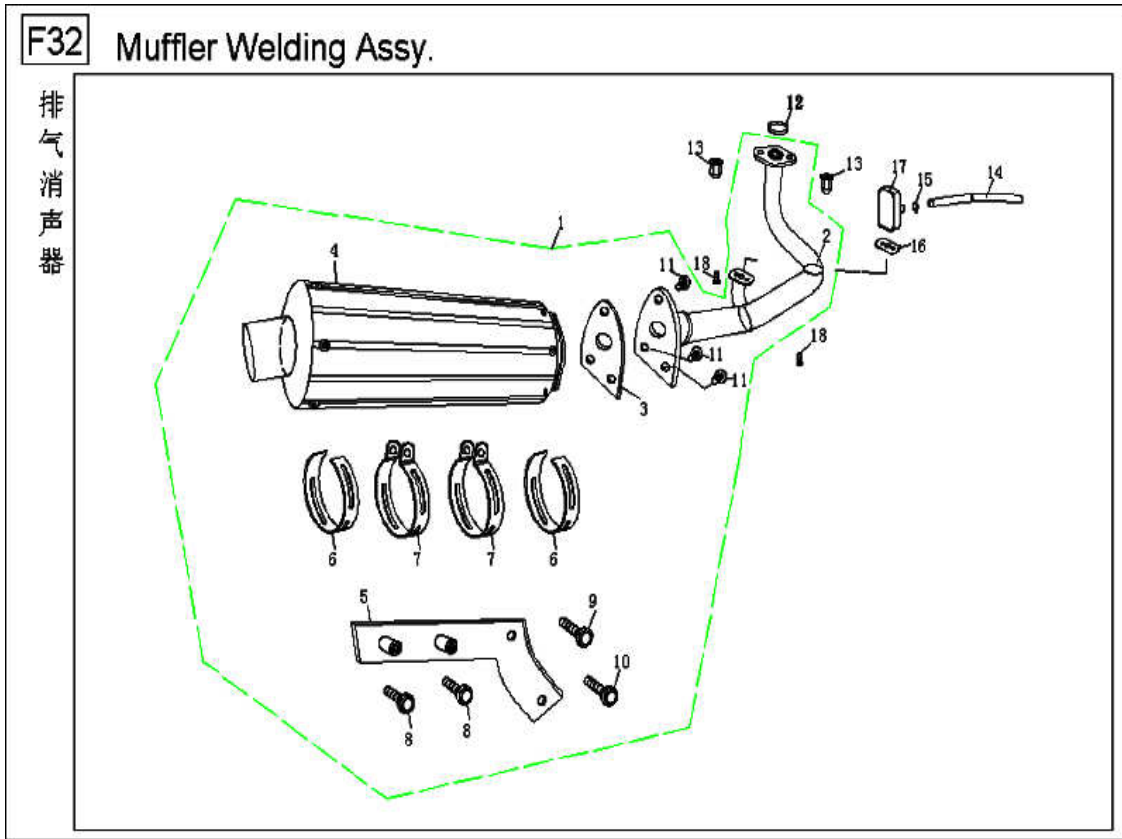

F32 Muffler welding assy.

NO.	Component and Parts No.	English Name	Quantity
F32/1	182100-TAC-000	Muffler welding assy.	1
F32/2	182110-TAC-000	Front body,muffler welding assy.	1
F32/3	182140-TAC-000	Paper gasket	1
F32/4	182120-TAC-000	Rear body,muffler welding assy.	1
F32/5	182130-TAC-000	Fixing board	1
F32/6	182102-TAC-000	Fixing rubber	2
F32/7	182101-TAC-000	Fixing clip	2
F32/8	GB/T5789-1986	Bolt M8*30	2
F32/9	GB/T5789-1986	Bolt M8*35	1
F32/10	GB/T5789-1986	Bolt M8*45	1
F32/11	GB/T70-1985	Screw M8*20	3
F32/12	182010-TAC-000	Gasket	1
F32/13	GB/T923-1988	Nut M6*35	2
F32/14	182201-TAC-000	Tube	1
F32/15	182202-TAC-000	Clip tube	1
F32/16	182220-TAC-000	Gasket	1
F32/17	182210-TAC-000	Control valve	1
F32/18	GB/T818-1985	Screw M6*12	2