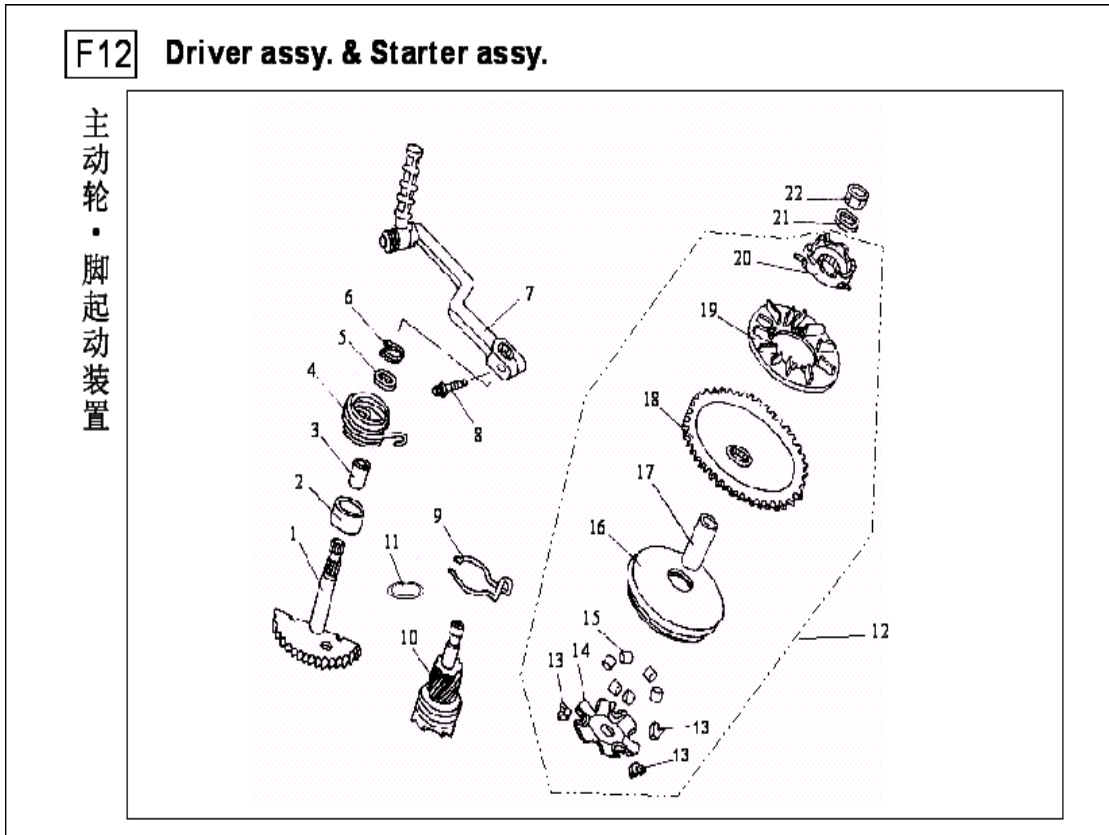

F12 Driver assy. & Starter assy.

NO.	Component and Parts No.	English Name	Quantity
F12/1	BT139QMB-110100	Kick Starter Shaft Comp	1
F12/1A	BT139QMB-110100	Kick Starter Shaft Comp(lengthened)	1
F12/2	BT139QMB-110101	Bush ϕ 34*38*4.5	1
F12/3	BT139QMB-110102	Bush ϕ 14*18*22.5	1
F12/3A	BT139QMB-110102	Bush (lengthened)	1
F12/4	BT139QMB-110103	Spring Torsion	1
F12/5	BT139QMB-110104	Washer	1
F12/6	GB894.1-86-14	Clip	1
F12/7	BT139QMB-110200	Arm Assy , Kick Starter	1
F12/8	GB5783-86	Bolt M6*22	1
F12/9	BT139QMB-110001	Spring	1
F12/10	BT139QMB-110002	Gear Comp Idle	1
F12/11	BT139QMB-110003	Washer	1
F12/12	BT139QMB-001900	Driver Assy	1
F12/13	BT139QMB-001901	Buffer Plate Drive	3
F12/14	BT139QMB-001902	Plate Ramp	1
F12/15	BT139QMB-001903	Reller Set	6
F12/16	BT139QMB-001904	Right Part Driver	1
F12/17	BT139QMB-001905	Bush Driver	1
F12/18	BT139QMB-001906	Left Part Driver	1
F12/19	BT139QMB-001907	Fan Driver	1
F12/20	BT139QMB-001908	Fan Starter Driver Claw	1
F12/21	GB/T97.1- ϕ 12	Washer ϕ 12	1
F12/22	GB/T6177-M12x1.25	Nut	1