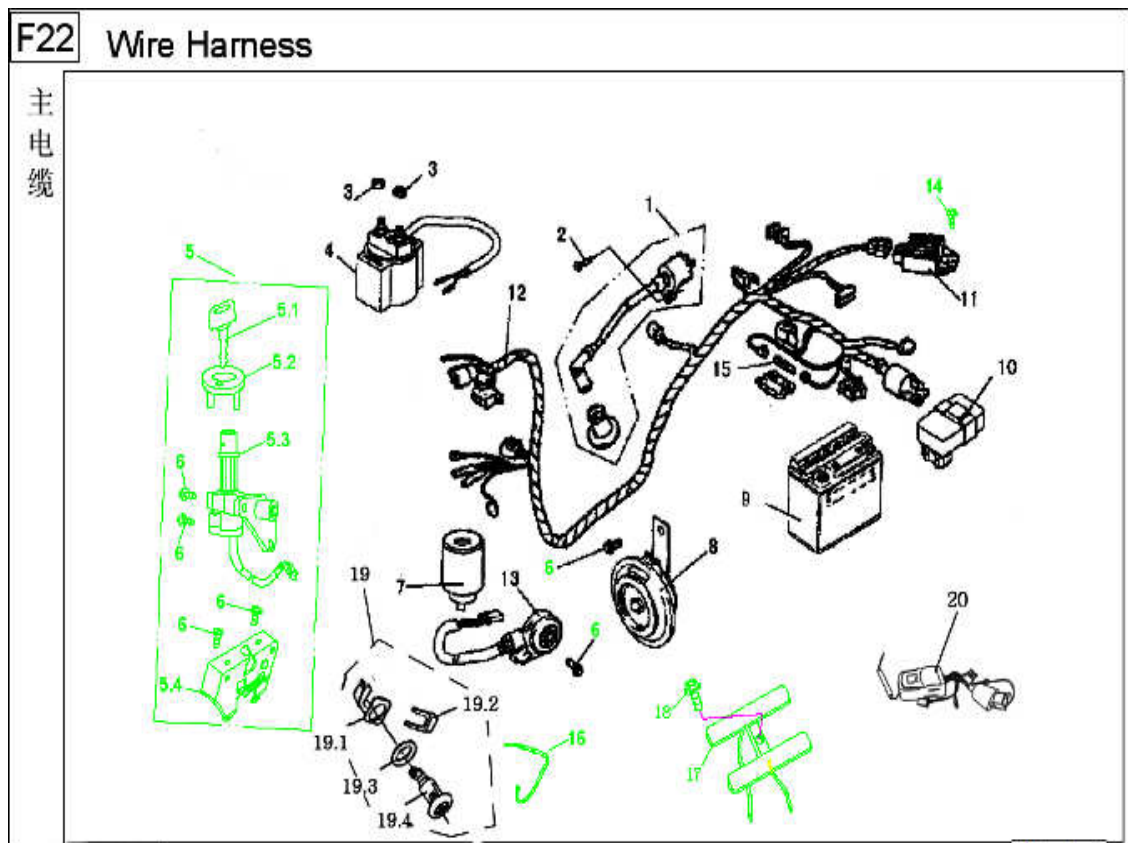

F22 Wire harness

NO.	Component and Parts No.	English Name	Quantity
F22/17	361600-TAC-000	Seat lock	1
F22/18	GB/T 5789-1986	Cable,seat lock	1
F22/19	070100-TAC-000		1
F22/19.1	070106-TAC-000	Spring Seat Lock	1
F22/19.2	070104-TAC-000	Cushion Lock Assembling Frame	1
F22/19.3	070105-TAC-000	Rubber Ring	1
F22/19.4	070103-TAC-000	Cushion Lock Assy	1
F22/20	070110-TAC-000	Remote control Comp.	1