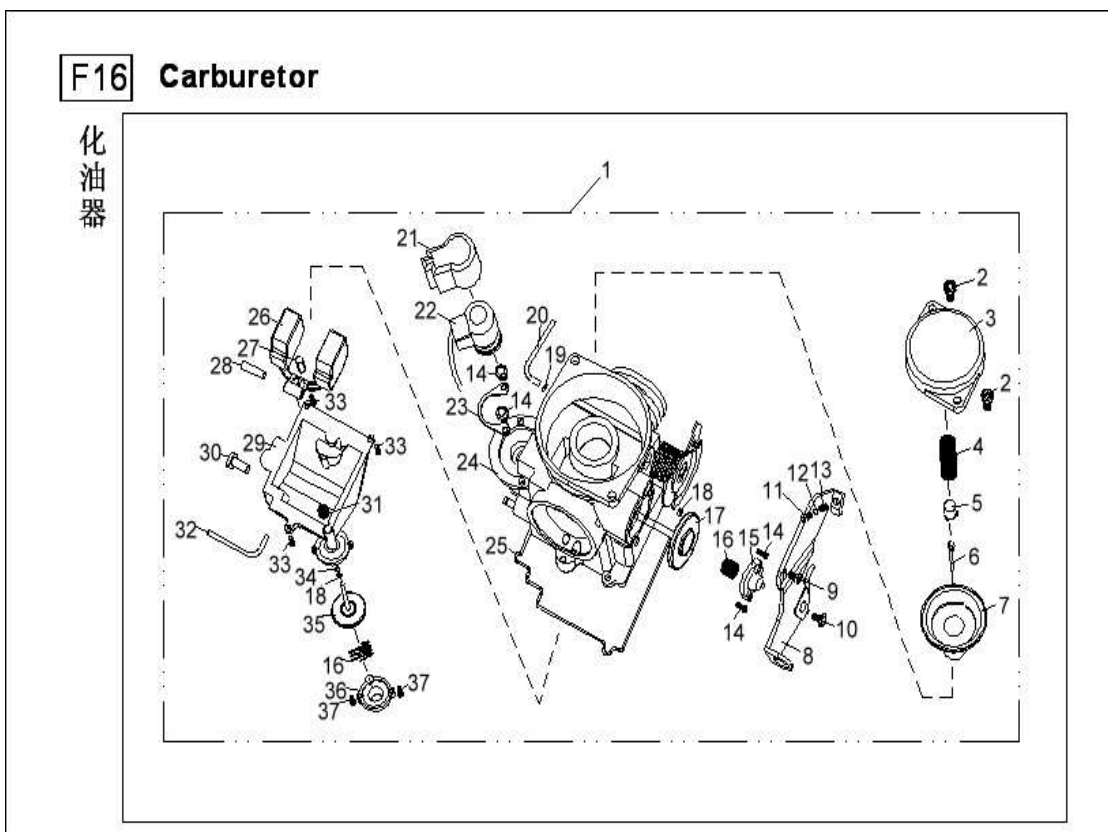

F16 Carburetor

NO.	Component and Parts No.	English Name	Quantity
F16/26	BT139QMB-140016	Float	1
F16/27	BT139QMB-140600	Float Valve Assy	1
F16/28	BT139QMB-140017	Pin , Float Valve	1
F16/29	BT139QMB-140018	Carburetor Cover	1
F16/30	BT139QMB-140019	Screw , Fuel Leakage	1
F16/31	BT139QMB-140020	Dust Seal Cap	1
F16/32	BT139QMB-140021	Over Flow Tube	1
F16/33	GB/T818-1985	Screw	3
F16/34	BT139QMB-140022	Sealing Ring	1
F16/35	BT139QMB-140700	Plug Pump Assy	1
F16/36	BT139QMB-140023	Pump Down Cover	1
F16/37	GB/T818-1985	Screw	2