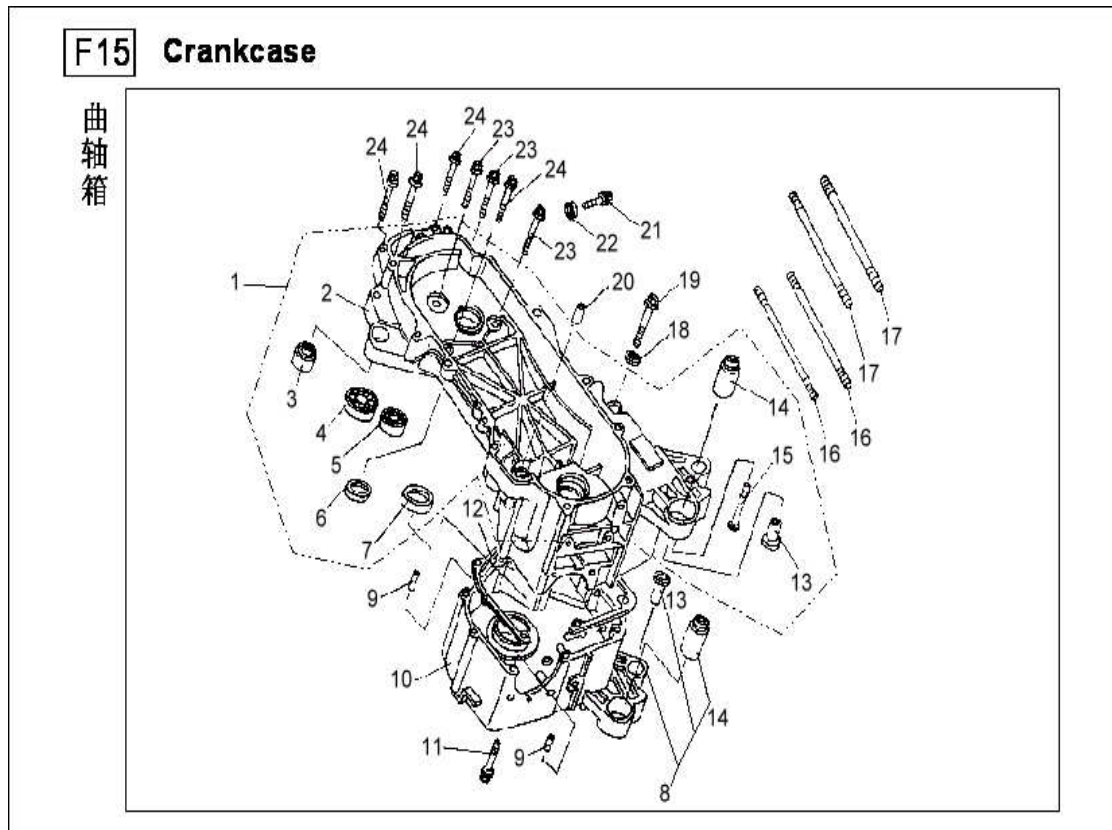

F15 Crankcase

NO.	Component and Parts No.	English Name	Quantity
F15/1	BT139QMB-050100	Crankcase Assy Left	1
F15/1A	BT139QMB-050100A	Crankcase Assy Left(lengthened)	1
F15/1B	BT139QMB-050100B	Crankcase Assy Left(disc brake)	1
F15/1C	BT139QMB-050100C	Crankcase Assy Left(lute style)	1
F15/2	BT139QMB-050101	Crankease .Left	1
F15/2A	BT139QMB-050101A	Crankease .Left (lengthened)	1
F15/2B	BT139QMB-050101B	Crankease .Left (disc brake)	1
F15/2C	BT139QMB-050101C	Crankease .Left (lute style)	1
F15/3	BT139QMB-050110	Bush Harge	1
F15/4	6203-GB/T276-94	Bearing , Radial Ball	2
F15/5	6201-GB/T276-94	Bearing , Radial Ball	1
F15/6	BT139QMB-050120	Seal	1
F15/7	BT139QMB-050130	Crankshaft Oil Seal , Assy ., left	1
F15/8	BT139QMB-040100	Crankease Assy Right	1
F15/9	BT139QMB-050001	Pin Dowel	2
F15/10	BT139QMB-040101	Crankcase Right	1
F15/11	GB/T5787-86	Bolt M6x45	1
F15/12	BT139QMB-000007	Gasket , Crankcase	1
F15/13	BT139QMB-040200	Main -Stand Install Assy	2
F15/14	BT139QMB-040300	Front -Stand Spacer Assy	2