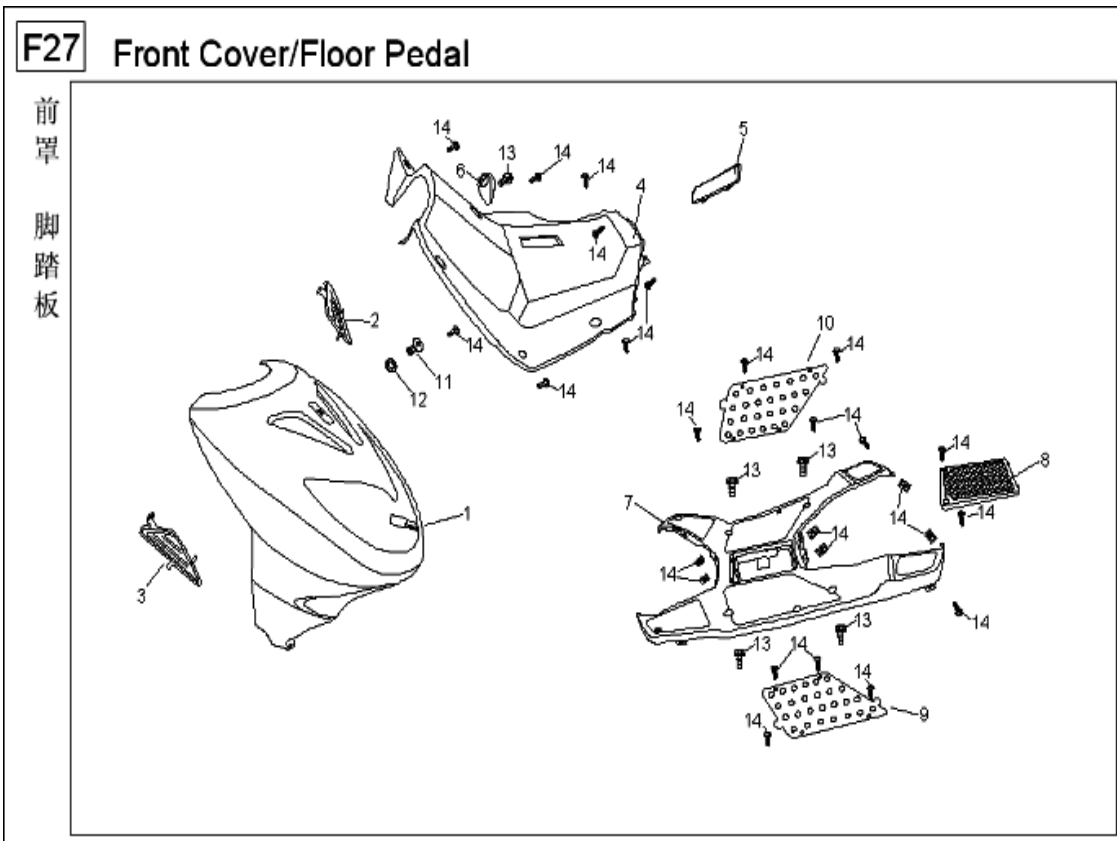

**F25 Meter assy**

NO.	Component and Parts No.	English Name	Quantity
F25/1	340000-TAC-000	Meter assy.	1
F25/2	541100-TAC-000	Odometer cable	1

**F26 Front turning light**

NO.	Component and Parts No.	English Name	Quantity
F26/1	322100-TAC-000	Front turning light assy. (L.)	1
F26/2	322200-TAC-000	Front turning light assy. (R.)	1
F26/3	322140-TAC-000	Front turning light base	2
F26/4	322120-TAC-000	Front turning light socket	2
F26/5	322110-TAC-000	Front turning light bulb	2
F26/6	322131-TAC-000	Front turning light lampshade	2
F26/7	GB/T845-1985	Screw tapping ST3.9*16	2
F26/8	GB/T818-1985	Bolt M5*12	2