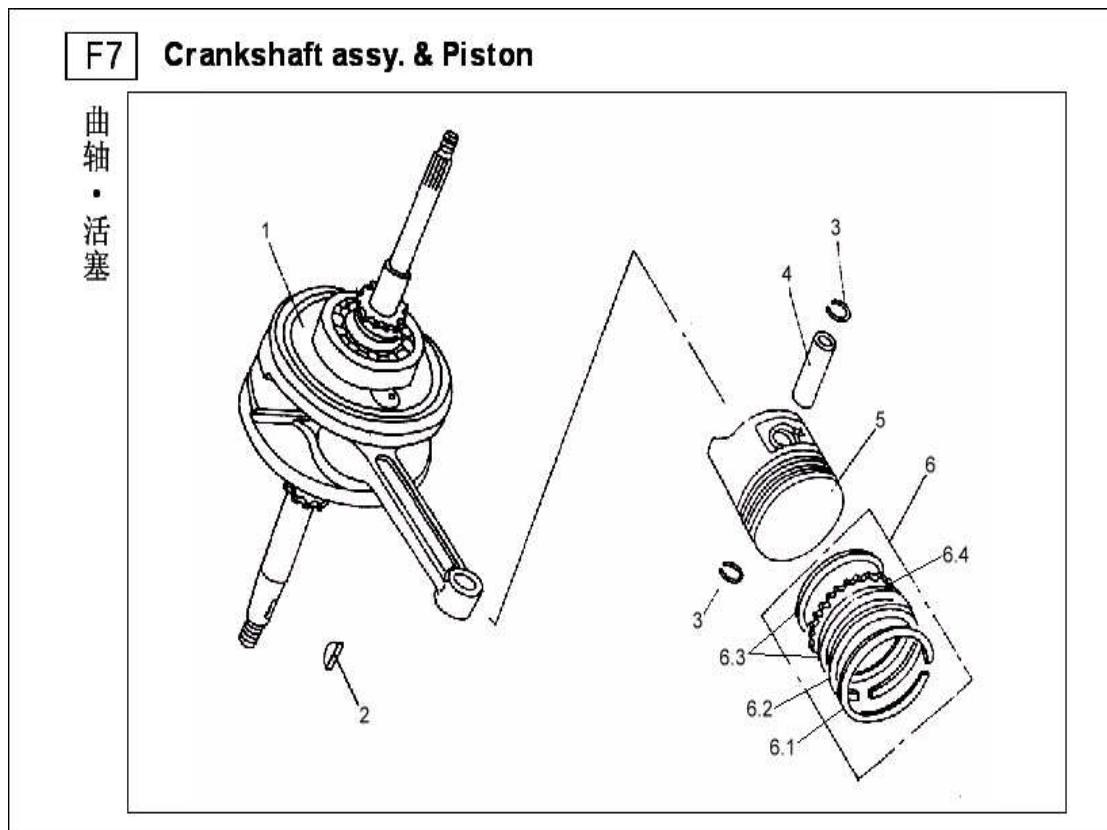

F7 Crankshaft assy.& Piston

NO.	Component and Parts No.	English Name	Quantity
F7/1	BT139QMB-070100	Crankshaft Connecting Assy	1
F7/2	BT139QMB-070001	Woodruff key	1
F7/3	BT139QMB-070002	Piston Pin Clip	2
F7/4	BT139QMB-070003	Piston Pin	1
F7/5	BT139QMB-070004	Piston	1
F7/6	BT139QMB-070200	Piston Ring Assy	1
F7/6.1	BT139QMB-070201	Piston , Ring , First	1
F7/6.2	BT139QMB-070202	Piston , Ring , Second	1
F7/6.3	BT139QMB-070203	Ring , Blade	2
F7/6.4	BT139QMB-070204	Loaded Oil Control	1