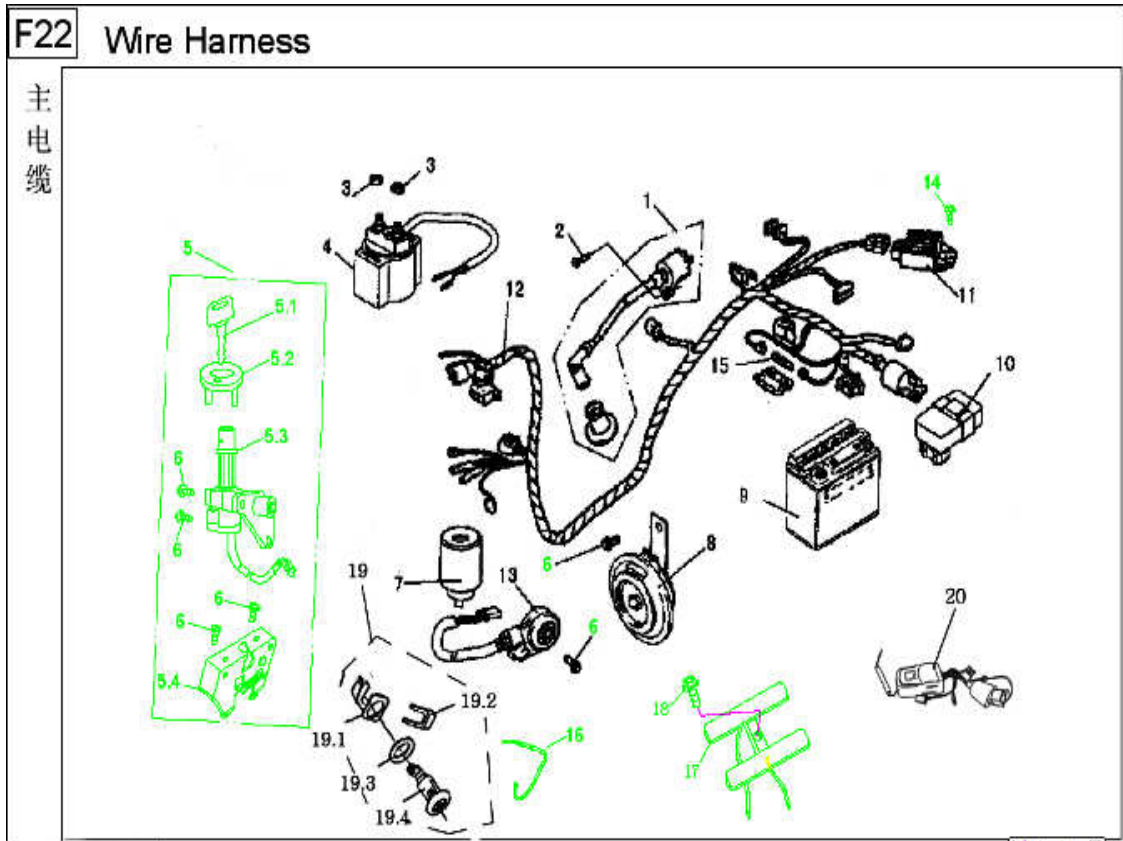

F22 Wire harness

NO.	Component and Parts No.	English Name	Quantity
F22/1	301200-TB9-000	Ignition coil	1
F22/2	GB/T 818-1985	Screw M5*16	1
F22/3	GB/T 6177-1986	Nut M6	2
F22/4	301400-TB9-000	Start relay	1
F22/5	350000-TAC-000	Lock assy.	1
F22/5.1	350120-TAC-000	Key	1
F22/5.2	350101-TAC-000	Ignition switch lock cover	1
F22/5.3	350110-TAC-000	Ignition switch lock	1
F22/5.4	350420-TAC-000	Seat lock	1
F22/6	GB/T 5789-1986	Bolt M6*16	6
F22/7	301500-TB9-000	Flasher	1
F22/8	302000-TB9-000	Horn	1
F22/9	305000-TA7-000	Battery	1
F22/10	301100-TB9-000	Electric ignition assy.	1
F22/11	301300-TB9-000	Rectifier	1
F22/12	304100-TAC-000	Wiring assy.	1
F22/13	330600-TB9-000	Off switch assy.	1
F22/14	GB/T 5789-1986	Bolt M6*12	1
F22/15	304110-TAC-000	Fuse	1
F22/16	350430-TAC-000	Cable,seat lock	1