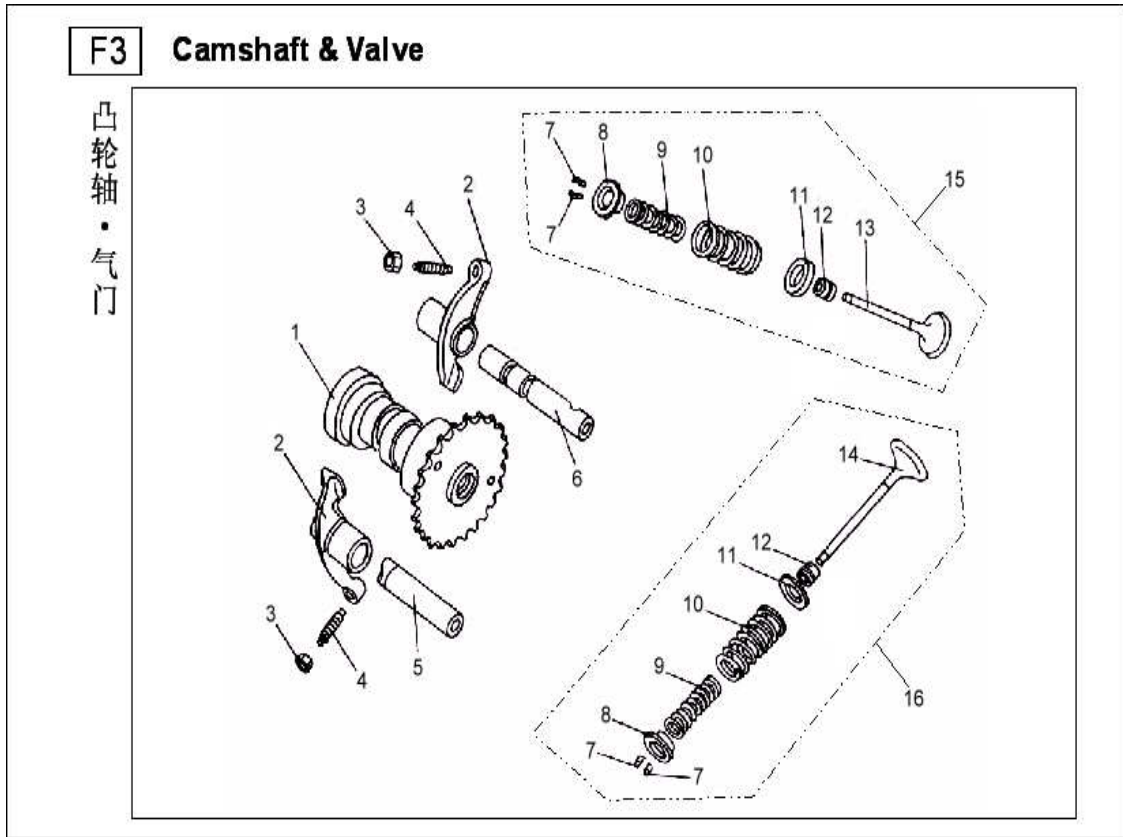

# **BAOTIAN WARRIOR ERSATZTEILE HANDBUCH BT49QT-12**

**F1 Cover breathe & Cover shroud**

NO.	Component and Parts No.	English Name	Quantity
F1/1	BT139QMB-000101	Shroud	2
F1/2	GB5787-86	Blot M6×16	2
F1/3	BT139QMB-000102	Tube Comp	1
F1/4	GB845-85 ST4.2×13-F-H	Screw Tapping	2
F1/5	BT139QMB-000103	Tensioner Cover	1
F1/6	BT139QMB-000104	Shroud Assy ,Up	1
F1/7	GB5787-86	Blot M6×25	2
F1/8	BT139QMB-000105	Clamber Oil Drain Tube	1
F1/9	BT139QMB-000106	Seal Ring	1
F1/10	BT139QMB-000107	Shroud Assy , Below	1
F1/11	GB818M5×16	Screw , Tapping	2
F1/12	BT139QMB-000201	Cover Assy Breathe	1
F1/13	BT139QMB-000202	Gremmet Observe	1

**F3 Camshaft & Valve**

NO.	Component and Parts No.	English Name	Quantity
F3/1	BT139QMB-011500	Camshaft Comp	1
F3/2	BT139QMB-011201	Arm	2
F3/3	BT139QMB-011202	Nut , Tappet Adjusting	2
F3/4	BT139QMB-011203	Screw Tappet Adjusting	2
F3/5	BT139QMB-011204	Shaft Ex Rocker Arm	1
F3/6	BT139QMB-011205	Shaft In Rocker Arm	1
F3/7	BT139QMB-011302	Cotter Valve	2
F3/8	BT139QMB-011303	Up Pedestal Spring	2sets
F3/9	BT139QMB-011304	Spring Valve Inner	2
F3/10	BT139QMB-011305	Spring Valve Outer	2
F3/11	BT139QMB-011306	Under Pedestal Spring	2
F3/12	BT139QMB-011307	Seal Assy Valve	2
F3/13	BT139QMB-011301	Valve Intake	1
F3/14	BT139QMB-011401	Valve Exhaust	1
F3/15	BT139QMB-011300	Valve Intake Assy	1
F3/16	BT139QMB-011400	Valve Exhaust Assy	1