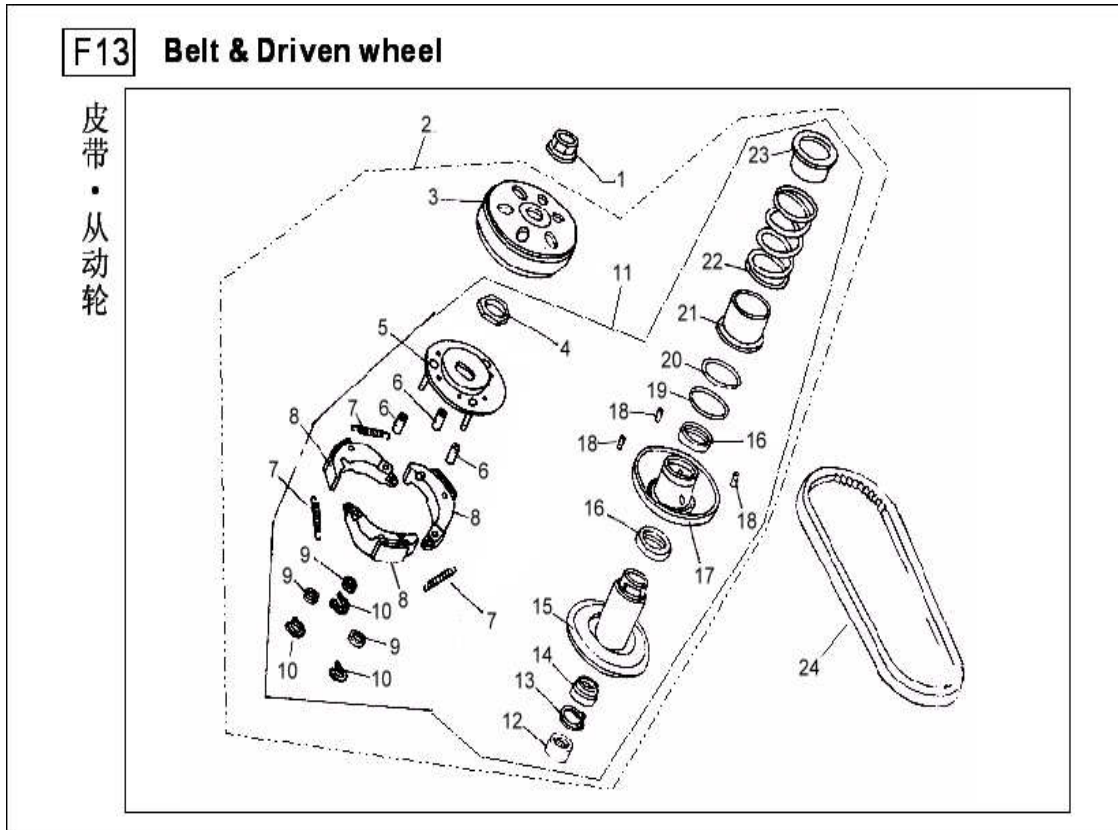

F13 Belt & Driven wheel

NO.	Component and Parts No.	English Name	Quantity
F13/1	GB6177 M10x1.25	Nut	1
F13/2	BT139QMB-090000	Driver Pulley assy	1
F13/3	BT139QMB-090001	Outer Clutch Assy	1
F13/4	BT139QMB-091101	NUT , Special	1
F13/5	BT139QMB-091120	Baseplate Clutch	1
F13/6	BT139QMB-091102	Washer	3
F13/7	BT139QMB-091103	Sping , Clutch	3
F13/8	BT139QMB-091110	Waiyht , Clutch	3
F13/9	BT139QMB-091104	Washer	3
F13/10	GB896-86-5	Clip	3
F13/11	BT139QMB-091100	Plate-Assy , Driver	1
F13/12	BT139QMB-091500	Bearing Needle	1
F13/13	GB893.1-86-24	Clip	1
F13/14	61901-LS GB/T276-94	Bearing	1
F13/15	BT139QMB-091200	Right Comp , Driven	1
F13/16	BT139QMB-091300	Oil Seal Assy , Driven	2
F13/17	BT139QMB-091400	Left Lemp , Driven	1
F13/18	BT139QMB-090002	Pin , Roller Guide	3
F13/19	BT139QMB-090003	Right O-Ring , Driven	1
F13/20	BT139QMB-090004	Left O-Ring , Spring	1
F13/21	BT139QMB-090005	Right Seat , Spring	1
F13/22	BT139QMB-090006	Sping , Driven	1
F13/23	BT139QMB-090007	Left Seats , Spring	1
F13/24	BT139QMB-000005	V-Belt	1
F13/24A	BT139QMB-000005	V-Belt(lengthened)	1