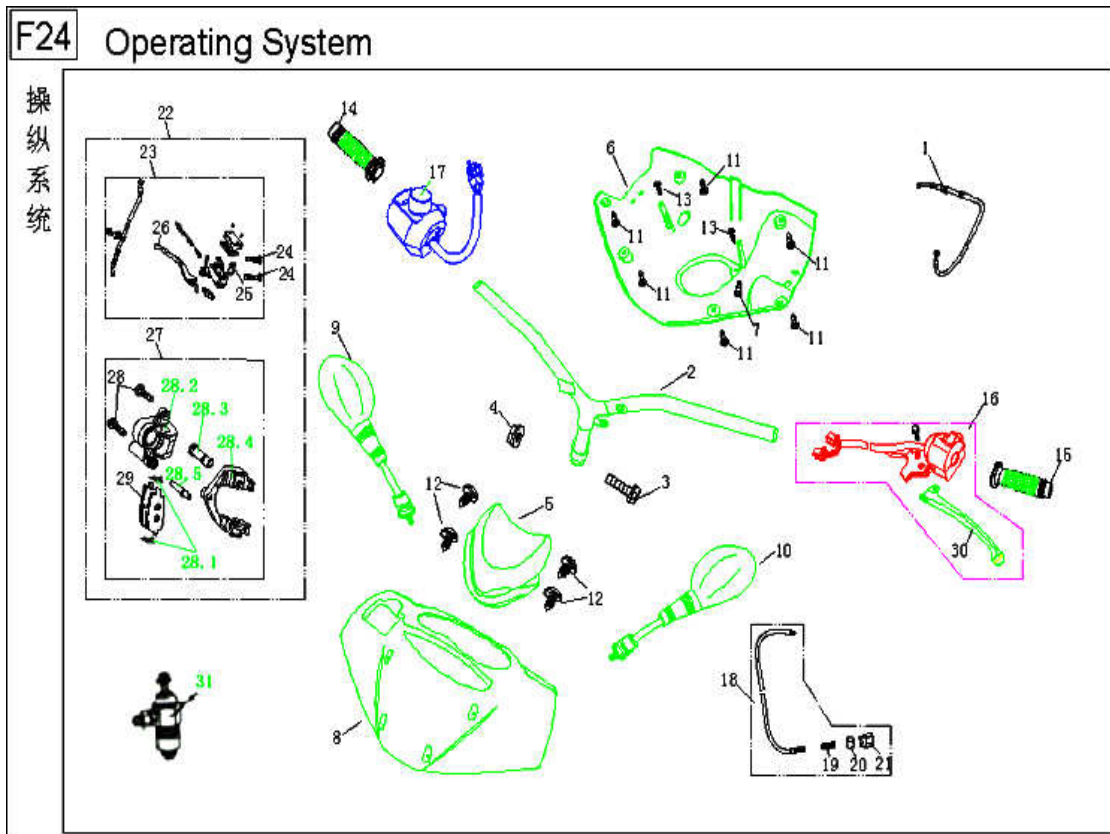

F24 Operating system

NO.	Component and Parts No.	English Name	Quantity
F24/1	540400-TAC-000	Throttle link assy.	1
F24/2	505100-TAC-000	Direction handlebar assy.	1
F24/3	GB/T 5789-1986	Bolt M10*1.25*50	1
F24/4	GB/T 5789-1986	Nut M10*1.25	1
F24/5	606000-TAC-000	Windshield	1
F24/6	601102-TAC-000	Rear part,head cover	1
F24/7	GB/818-1985	Bolt M5*12	1
F24/8	601101-TAC-000	Front part,head cover	1
F24/9	610200-TAC-000	Rear-view mirror comp,right	1
F24/10	610100-TAC-000	Rear-view mirror comp,left	1
F24/11	GB/T845-1985	Screw tapping ST4.2*13	1
F24/12	GB/T845-1985	Screw tapping ST4.2*10	6
F24/13	GB/T845-1985	Screw tapping ST4.2*16	4
F24/14	530400-TAC-000	Greaser assy.	2
F24/15	530300-TAC-000	Left grip assy.	1
F24/16	330100-TAC-000	L.handle switch assy.	1
F24/17	330200-TAC-000	R.handle switch assy.	1
F24/18	540210-TAC-000	Rear brake link assy.	1