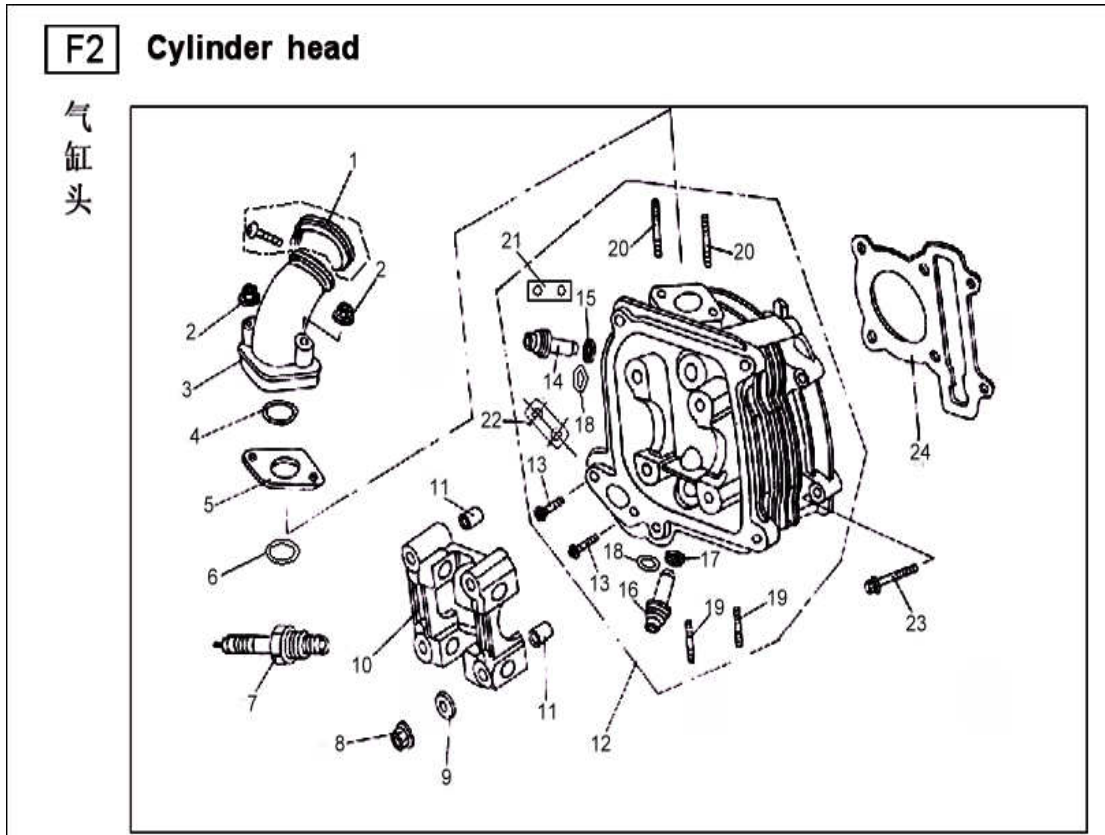

# **BAOTIAN WARRIOR ERSATZTEILE HANDBUCH BT49QT-12**

**F1 Cover breathe & Cover shroud**

NO.	Component and Parts No.	English Name	Quantity
F1/1	BT139QMB-000101	Shroud	2
F1/2	GB5787-86	Blot M6×16	2
F1/3	BT139QMB-000102	Tube Comp	1
F1/4	GB845-85 ST4.2×13-F-H	Screw Tapping	2
F1/5	BT139QMB-000103	Tensioner Cover	1
F1/6	BT139QMB-000104	Shroud Assy ,Up	1
F1/7	GB5787-86	Blot M6×25	2
F1/8	BT139QMB-000105	Clamber Oil Drain Tube	1
F1/9	BT139QMB-000106	Seal Ring	1
F1/10	BT139QMB-000107	Shroud Assy , Below	1
F1/11	GB818M5×16	Screw , Tapping	2
F1/12	BT139QMB-000201	Cover Assy Breathe	1
F1/13	BT139QMB-000202	Gremmet Observe	1