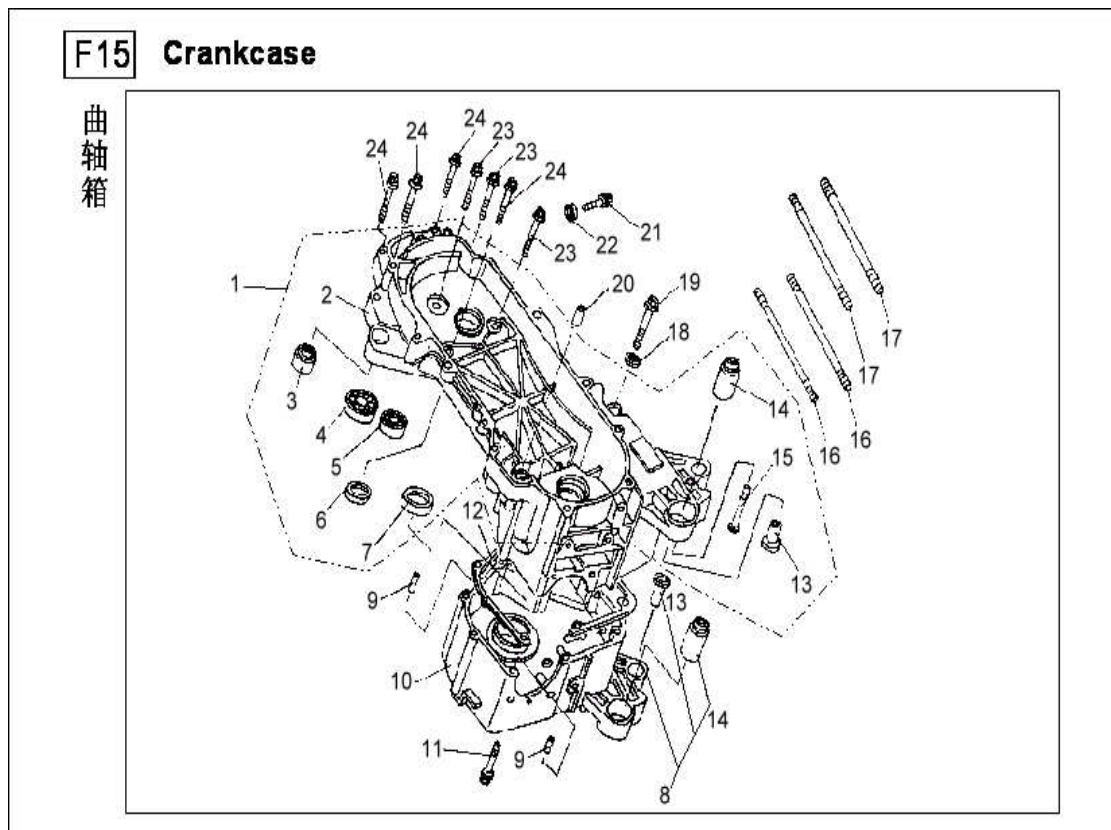

F15 Crankcase

NO.	Component and Parts No.	English Name	Quantity
F15/15	BT139QMB-040001	Fixing shaft , Main-Stand Spring	2
F15/16	BT139QMB-000008	Stud	2
F15/17	BT139QMB-000009	Stud	2
F15/18	GB/T97.1-ϕ 12	Washer , Plug	1
F15/19	BT139QMB-050002	Drain Plug	1
F15/20	BT139QMB-050003	Bush	1
F15/21	GB/T5789 M8x12	Bolt M8x12	1
F15/22	GB/T97.1-ϕ 8	Washer	1
F15/23	GB/T5787-86	Bolt M8x35	2
F15/24	GB/T5787-86	Bolt M8x40	5