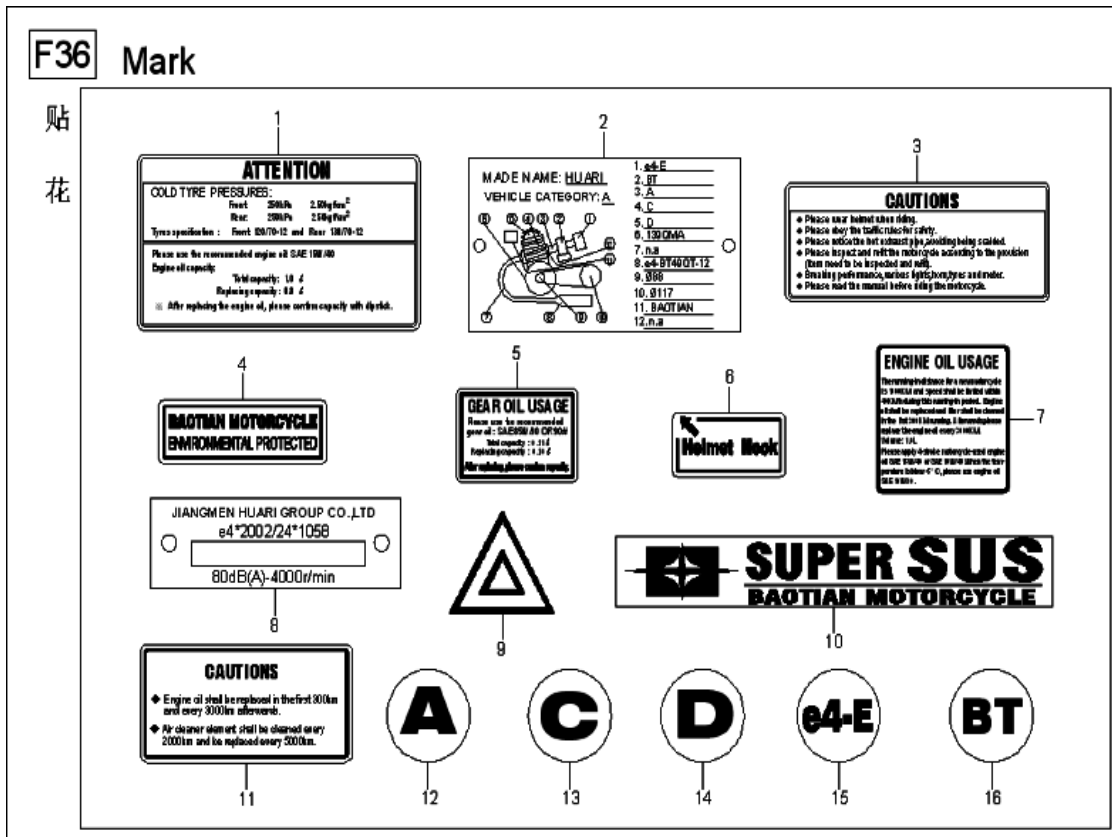

F36 Mark

NO.	Component and Parts No.	English Name	Quantity
F36/1	830301-TAC-000	Mark,central cover	1
F36/2	830108-TAC-000	Scutcheon,anti-tampering	1
F36/3	830304-TB9-000	Mark B,head cover	1
F36/4	830302-TB9-000	Mark A,head cover	1
F36/5	830306-TB9-000	Gear oil mark	1
F36/6	830307-TB9-000	Mark,helmet hook	1
F36/7	830307-TB9-000	Engine oil mark	1
F36/8	830101-TAC-000	Nameplate,main frame	1
F36/9	830316-TB9-000	Mark,triangle	1
F36/10	830213-TB9-000	Applique,front shock absorber	2
F36/11	830308-TB9-000	Air cleaner mark	1
F36/12	830309-TB9-000	Mark A	1
F36/13	830312-TB9-000	Mark C	1
F36/14	830313-TB9-000	Mark D	1
F36/15	830311-TB9-000	Mark e4-E	1
F36/16	830315-TB9-000	Mark BT	1