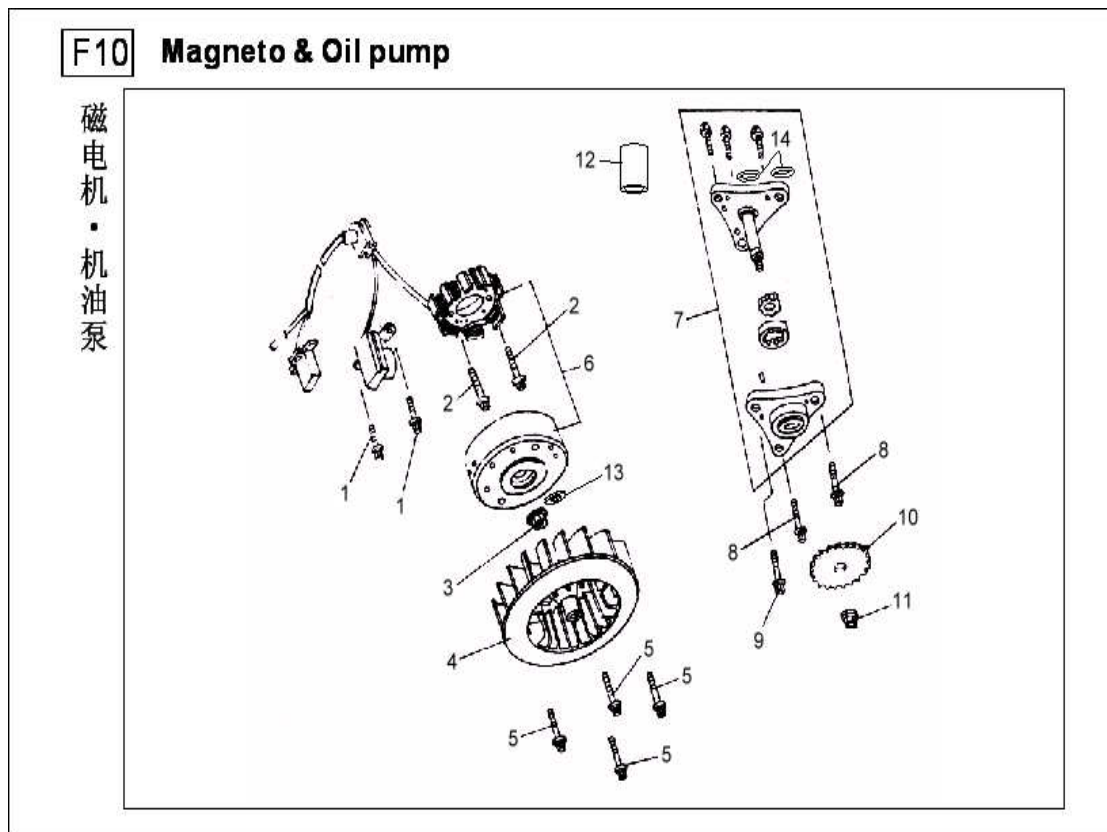

F11 Starting motor & Single director

NO.	Component and Parts No.	English Name	Quantity
F10/1	GB5787-86-M6×12	Bolt M5×12	2
F10/2	GB5787-86-M6×22	Bolt M6×22	2
F10/3	GB5787-86M10×1.25	Right Nut , Cankshaft	1
F10/4	BT139QMB-130200	Fan Comp ., Cooling ,	1
F10/5	GB5787-86	Bolt M6×16	4
F10/6	BT139QMB-130100	Generator Assy	1
F10/7	BT139QMB-100100	Oil Pump Assy	1
F10/8	GB5787-86	Bolt M6×20	2
F10/9	GB5787-86	Bolt M6×25	1
F10/10	BT139QMB-100200	Chain Oil Pump Diver	1
F10/11	GB6177-86-M6	Nut M6	1
F10/12	BT139QMB-100001	Oil Pump Dowel Pin	1
F10/13	GB97.1-10	Washer	1
F10/14	GB3452.1-9X1.7	O-ring	2