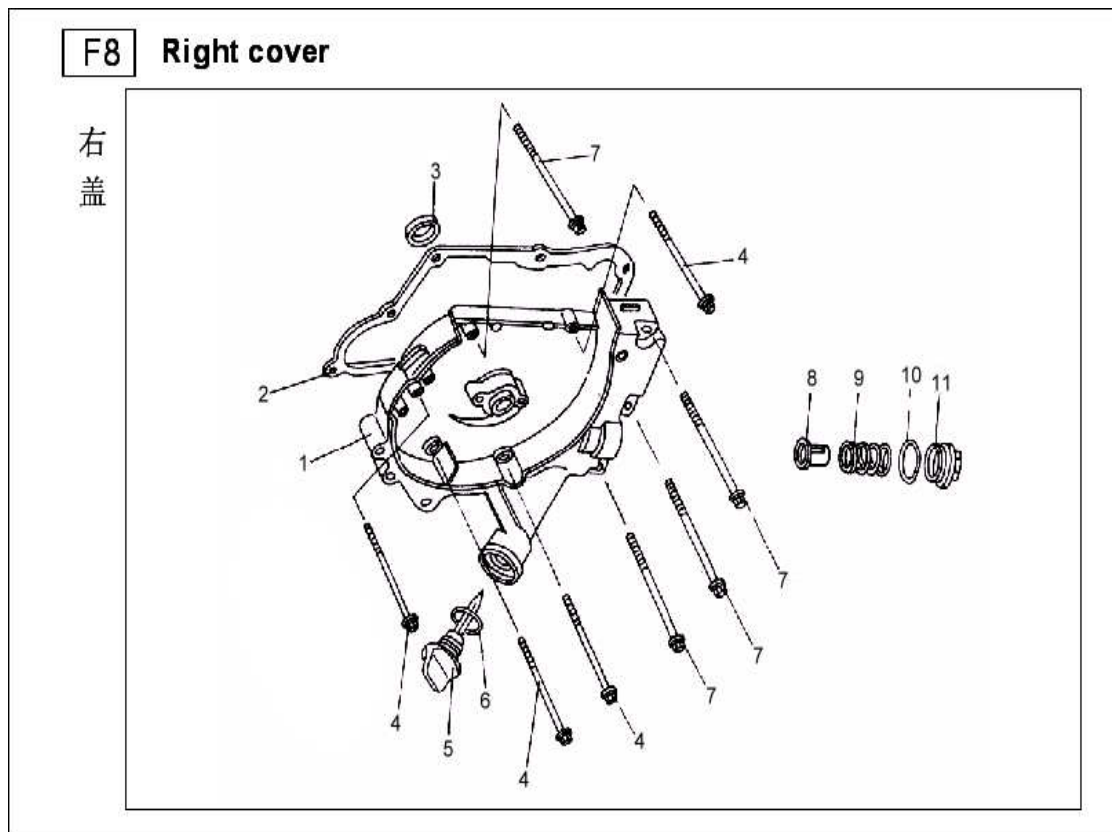

F8 Right cover

NO.	Component and Parts No.	English Name	Quantity
F8/1	BT139QMB-030001	Right Cover	1
F8/2	BT139QMB-000003	Gasket R- Cover	1
F8/3	BT139QMB-030009	Oil Seal Assy , Right R-Cover	1
F8/4	GB5787-86	Bolt M6×85	4
F8/5	BT139QMB-030003	Gauge Oil Level	1
F8/6	BT139QMB-030004	O-Ring , Oil Level	1
F8/7	GB5787-86	Bolt M6×100	4
F8/8	BT139QMB-030005	Oil Filter	1
F8/9	BT139QMB-030006	Spring , Oil Filter Screen	1
F8/10	BT139QMB-030007	O-Ring, Oil Filter Cover	1
F8/11	BT139QMB-030008	Cap ,Oil Filter Screen	1