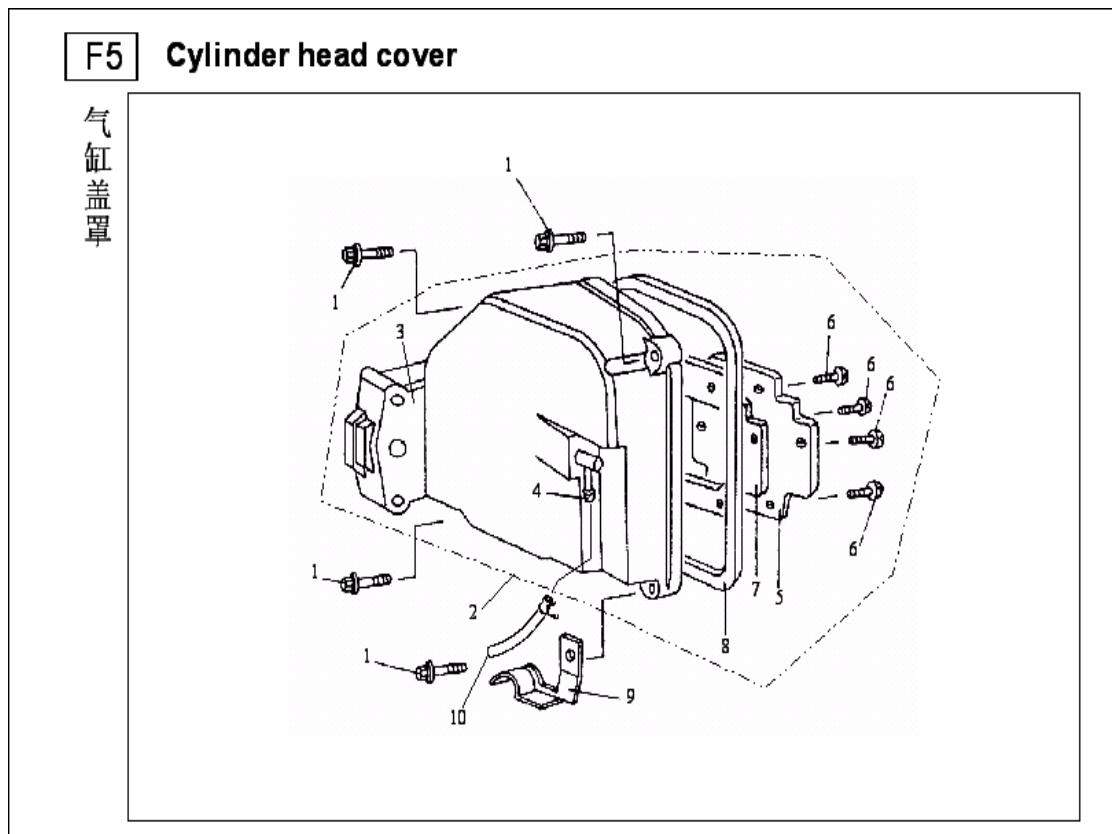

F5 Cylinder head cover

NO.	Component and Parts No.	English Name	Quantity
F5/1	GB5787-86-M6x25	Bolt M6x25	4
F5/2	BT139QMB-160200	Cylinder Cover Assy	1
F5/3	BT139QMB-160201	Cylinder Cover	1
F5/4	BT139QMB-160202	Ventilating Tube Connector Assy	1
F5/5	BT139QMB-160203	Ventilating Chamber Cover	1
F5/6	GT818-M4x8	Bolt 4x8	4
F5/7	BT139QMB-160204	Venilating Chamber Gasket	1
F5/8	BT139QMB-160001	Cylinder Cover Gasket	1
F5/9	BT139QMB-160100	Clip Tube	1
F5/10	108710-139QMB-000	Tubeassy	1