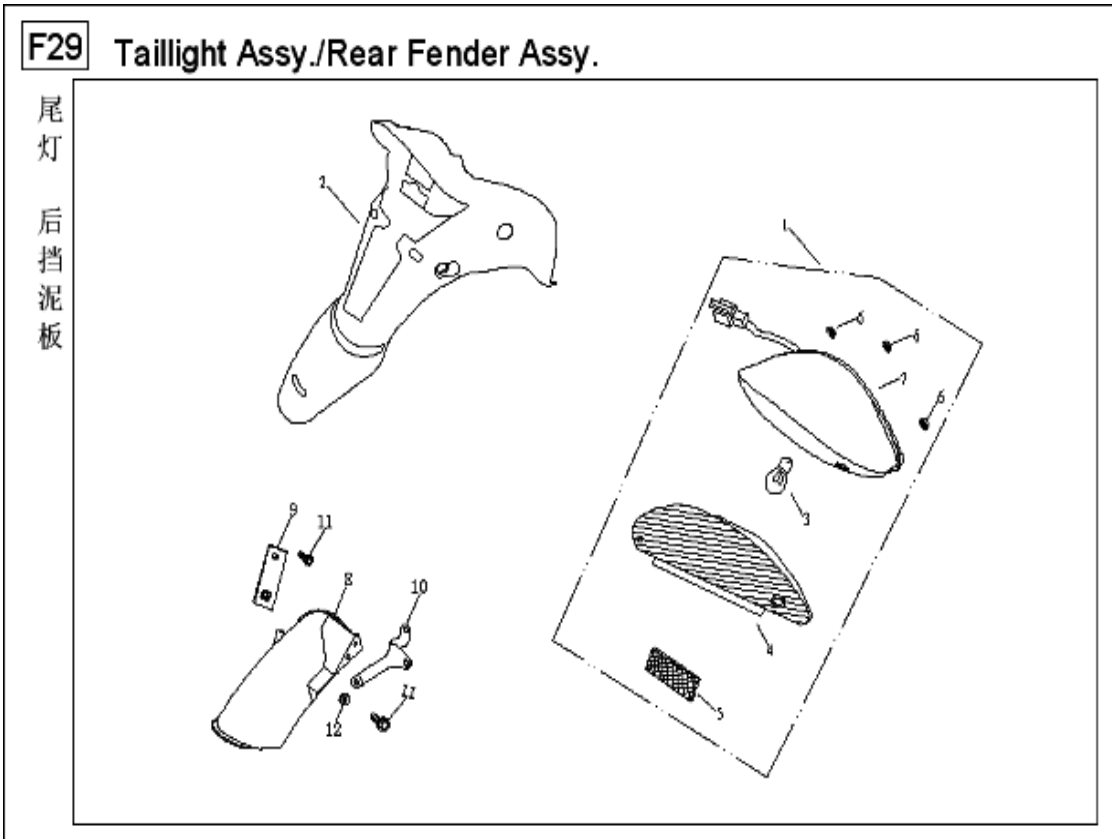

F29 Tail light assy./ Rear fender assy

NO.	Component and Parts No.	English Name	Quantity
F29/1	321100-TAC-000	Taillight assy.	1
F29/2	604210-TAC-000	Rear fender	1
F29/3	321110-TAC-000	Bulb,taillight	1
F29/4	321131-TAC-000	Lampshade,taillight	1
F29/5	GB/T6177-1986	Rear reflector	1
F29/6	GB/T6177-1986	Nut M6	3
F29/7	321120-TAC-000	Base,taillight	1
F29/8	604206-TAC-000	Small fender	1
F29/9	501009-TAC-000	Left bracket,small fender	1
F29/10	50100A-TAC-000	Rear bracket,small fender	1
F29/11	GB/T5789-1986	Bolt M6*12	2
F29/12	GB/T6177-1986	Nut M6	1