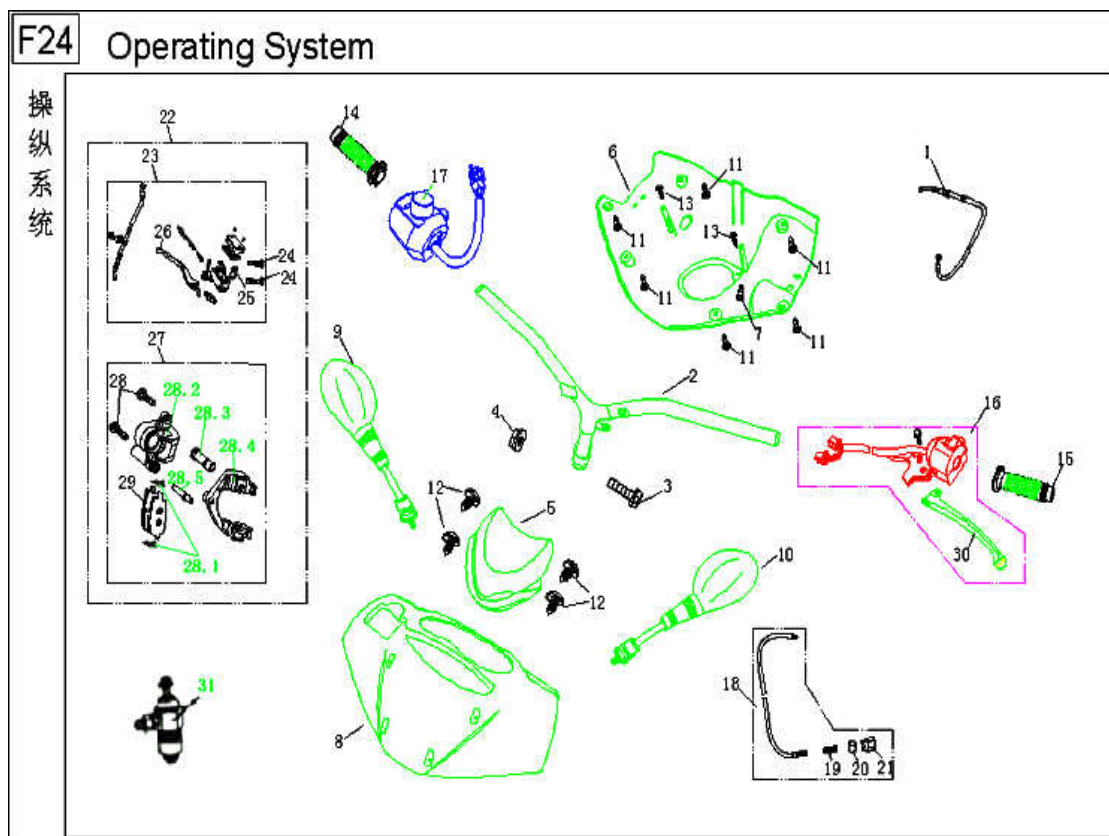

**F22 Wire harness**

NO.	Component and Parts No.	English Name	Quantity
F22/17	361600-TAC-000	Seat lock	1
F22/18	GB/T 5789-1986	Cable,seat lock	1
F22/19	070100-TAC-000		1
F22/19.1	070106-TAC-000	Spring Seat Lock	1
F22/19.2	070104-TAC-000	Cushion Lock Assembling Frame	1
F22/19.3	070105-TAC-000	Rubber Ring	1
F22/19.4	070103-TAC-000	Cushion Lock Assy	1
F22/20	070110-TAC-000	Remote control Comp.	1

F24 Operating system

NO.	Component and Parts No.	English Name	Quantity
F24/1	540400-TAC-000	Throttle link assy.	1
F24/2	505100-TAC-000	Direction handlebar assy.	1
F24/3	GB/T 5789-1986	Bolt M10*1.25*50	1
F24/4	GB/T 5789-1986	Nut M10*1.25	1
F24/5	606000-TAC-000	Windshield	1
F24/6	601102-TAC-000	Rear part,head cover	1
F24/7	GB/818-1985	Bolt M5*12	1
F24/8	601101-TAC-000	Front part,head cover	1
F24/9	610200-TAC-000	Rear-view mirror comp,right	1
F24/10	610100-TAC-000	Rear-view mirror comp,left	1
F24/11	GB/T845-1985	Screw tapping ST4.2*13	1
F24/12	GB/T845-1985	Screw tapping ST4.2*10	6
F24/13	GB/T845-1985	Screw tapping ST4.2*16	4
F24/14	530400-TAC-000	Greaser assy.	2
F24/15	530300-TAC-000	Left grip assy.	1
F24/16	330100-TAC-000	L.handle switch assy.	1
F24/17	330200-TAC-000	R.handle switch assy.	1
F24/18	540210-TAC-000	Rear brake link assy.	1