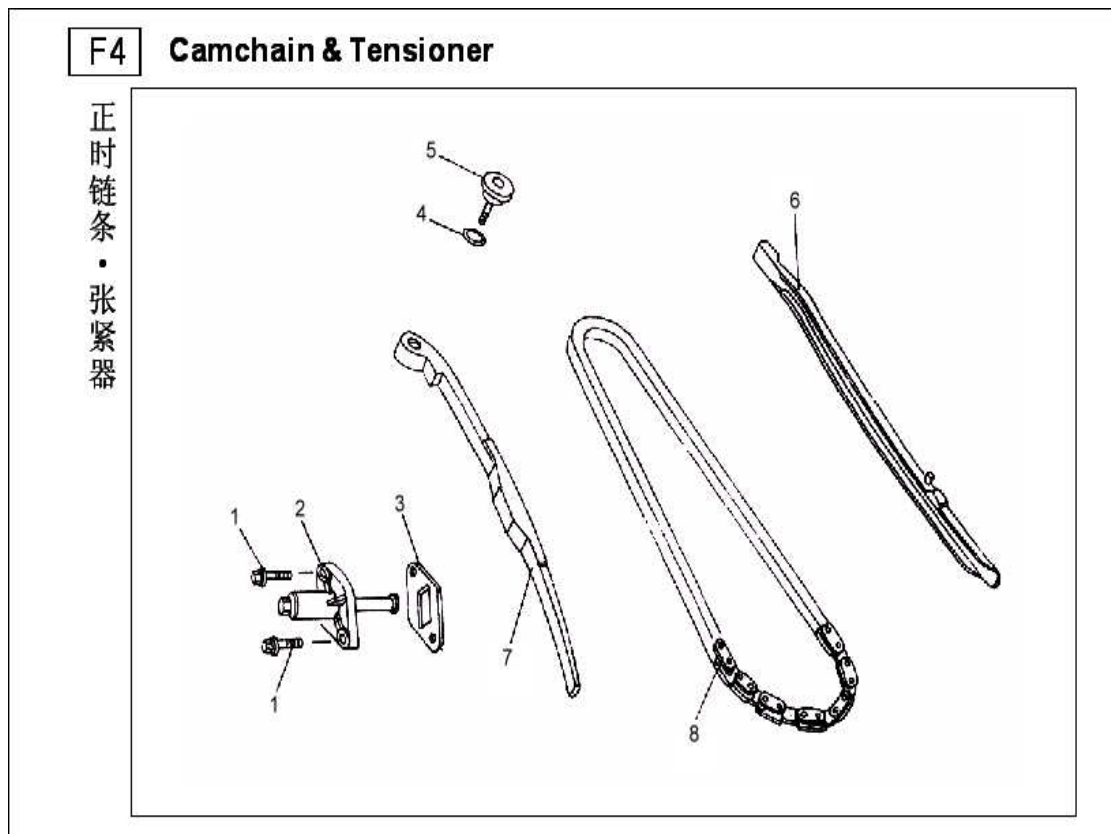

# **BAOTIAN WARRIOR ERSATZTEILE HANDBUCH BT49QT-12**

**F1 Cover breathe & Cover shroud**

NO.	Component and Parts No.	English Name	Quantity
F1/1	BT139QMB-000101	Shroud	2
F1/2	GB5787-86	Blot M6×16	2
F1/3	BT139QMB-000102	Tube Comp	1
F1/4	GB845-85 ST4.2×13-F-H	Screw Tapping	2
F1/5	BT139QMB-000103	Tensioner Cover	1
F1/6	BT139QMB-000104	Shroud Assy ,Up	1
F1/7	GB5787-86	Blot M6×25	2
F1/8	BT139QMB-000105	Clamber Oil Drain Tube	1
F1/9	BT139QMB-000106	Seal Ring	1
F1/10	BT139QMB-000107	Shroud Assy , Below	1
F1/11	GB818M5×16	Screw , Tapping	2
F1/12	BT139QMB-000201	Cover Assy Breathe	1
F1/13	BT139QMB-000202	Gremmet Observe	1

**F3 Camshaft & Valve**

NO.	Component and Parts No.	English Name	Quantity
F3/1	BT139QMB-011500	Camshaft Comp	1
F3/2	BT139QMB-011201	Arm	2
F3/3	BT139QMB-011202	Nut , Tappet Adjusting	2
F3/4	BT139QMB-011203	Screw Tappet Adjusting	2
F3/5	BT139QMB-011204	Shaft Ex Rocker Arm	1
F3/6	BT139QMB-011205	Shaft In Rocker Arm	1
F3/7	BT139QMB-011302	Cotter Valve	2
F3/8	BT139QMB-011303	Up Pedestal Spring	2sets
F3/9	BT139QMB-011304	Spring Valve Inner	2
F3/10	BT139QMB-011305	Spring Valve Outer	2
F3/11	BT139QMB-011306	Under Pedestal Spring	2
F3/12	BT139QMB-011307	Seal Assy Valve	2
F3/13	BT139QMB-011301	Valve Intake	1
F3/14	BT139QMB-011401	Valve Exhaust	1
F3/15	BT139QMB-011300	Valve Intake Assy	1
F3/16	BT139QMB-011400	Valve Exhaust Assy	1

**F4 Camchain & Tensioner**

NO.	Component and Parts No.	English Name	Quantity
F4/1	GB5787-86	Bolt M6×16	2
F4/2	BT139QMB-080610	Tensioner Assy	1
F4/3	BT139QMB-080601	Gasket Tensioner Lifter	1
F4/4	BT139QMB-080620	Tensioner Assy	1
F4/5	BT139QMB-080621	O-Ring	1
F4/6	BT139QMB-080622	Screw	1
F4/7	BT139QMB-080623	Guide	1
F4/8	BT139QMB-080624	Tensioner	1
F4/9	BT139QMB-080700	Camchain	1