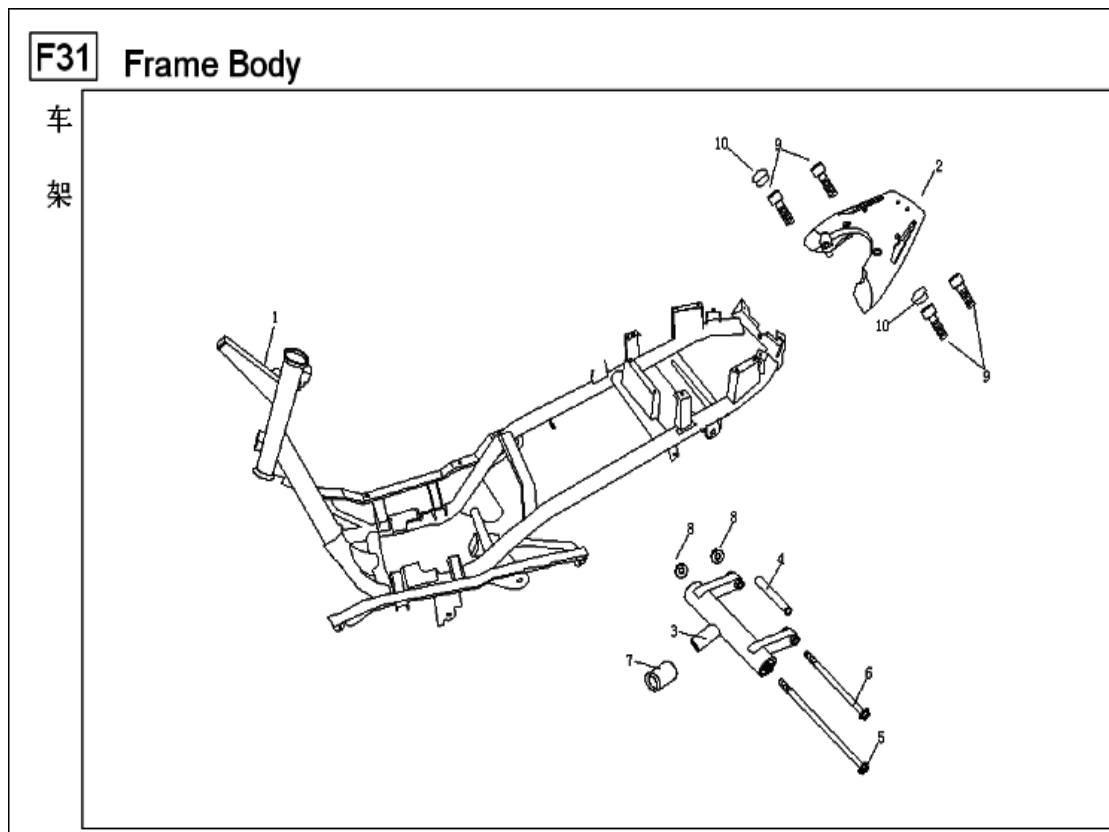

F31 Frame body

NO.	Component and Parts No.	English Name	Quantity
F31/1	501100-TAC-000	Frame welding assy.	1
F31/2	506310-TAC-000	Bracket,carrier	1
F31/3	501710-TAC-000	Engine hanging rack welding assy.	1
F31/4	501702-TAC-000	Middle bush	1
F31/5	501703-TAC-000	Assembling axis,engine hanging rack	1
F31/6	501704-TAC-000	Assembling axis,engine	1
F31/7	501701-TAC-000	Rubber,hanging rack welding assy.	1
F31/8	GB/T6177-1986	Nut M10*1.25	2
F31/9	GB/T70-1985	Bolt M8*30	4
F31/10	506301-TAC-000	Cap,carrier	2