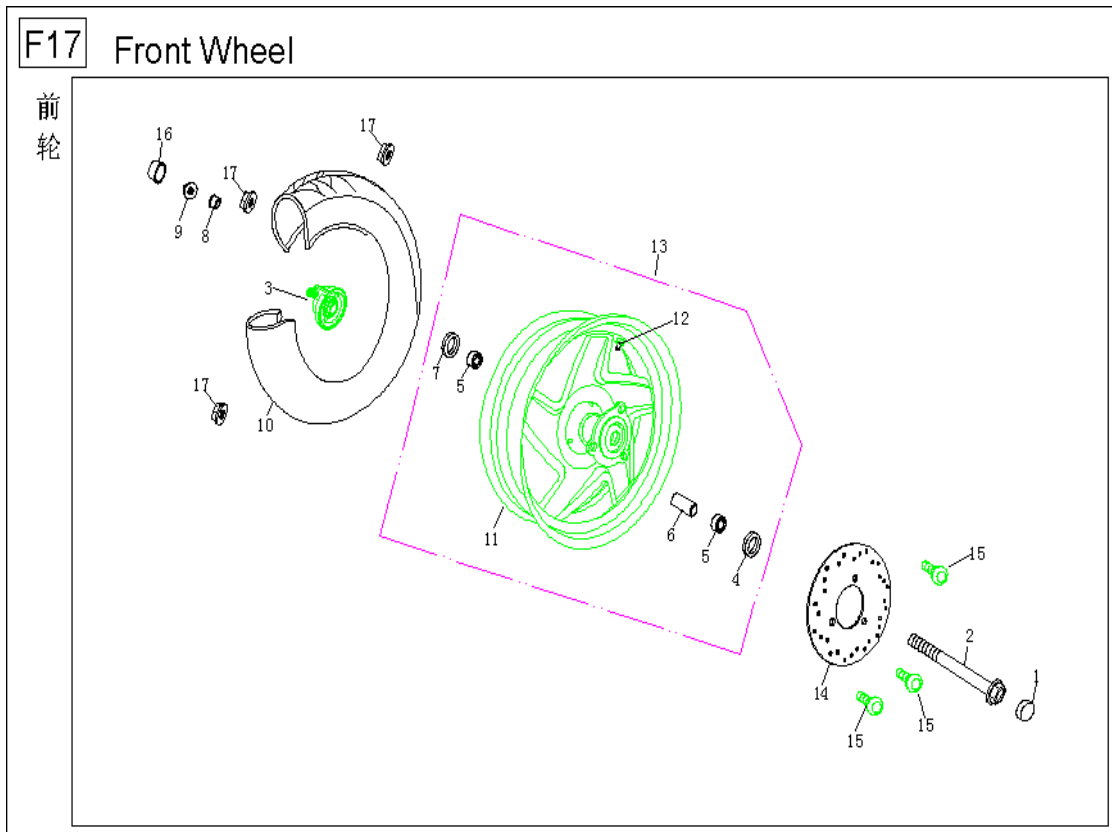

F17 Front wheel

NO.	Component and Parts No.	English Name	Quantity
F17/1	401005-TB9-000	Left rubber cap	1
F17/2	401003-TAC-000	Front wheel axle	1
F17/3	401200-TAC-000	Arithmometer assy.	1
F17/4	YF50*40*5	Dust seal,front wheel	1
F17/5	GB/T278	Bearing 6201	2
F17/6	401101-TAC-000	Central bush	1
F17/7	YF37*23*7	Dust seal	1
F17/8	401001-TAC-000	Right bush	1
F17/9	GB/T6187-1986	Nut M12*1.25	1
F17/10	GB2983-1997	Tyre 120/70-12	1
F17/11	GB2983-1997	Front rim MT3.5*J12	1
F17/12	401110-TAC-000	Valve	1
F17/13	401100-TAC-000	Front rim assy.	1
F17/14	404001-TAC-000	Brake disc	1
F17/15	404002-TAC-000	Bolt	3
F17/16	404002-TAC-000	Right rubber cap	1
F17/17	GB/T 6187-1986	Nut M10*1.25	3