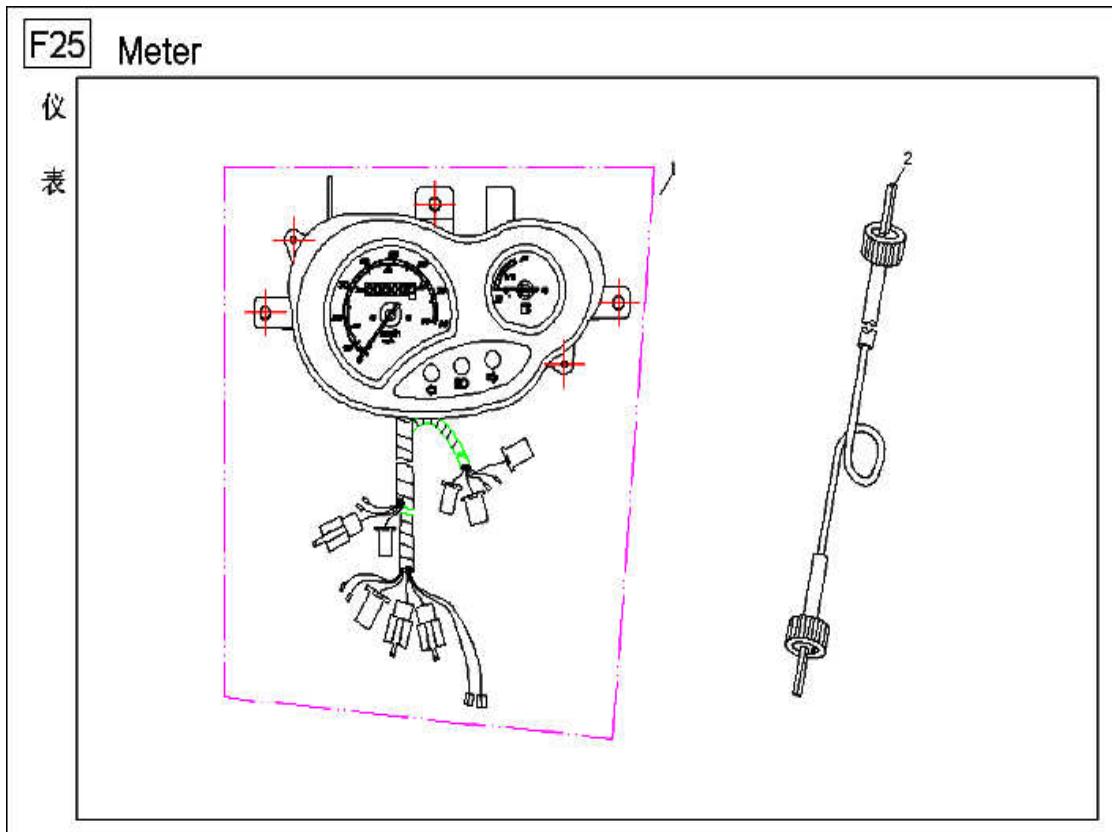

F25 Meter assy

NO.	Component and Parts No.	English Name	Quantity
F25/1	340000-TAC-000	Meter assy.	1
F25/2	541100-TAC-000	Odometer cable	1