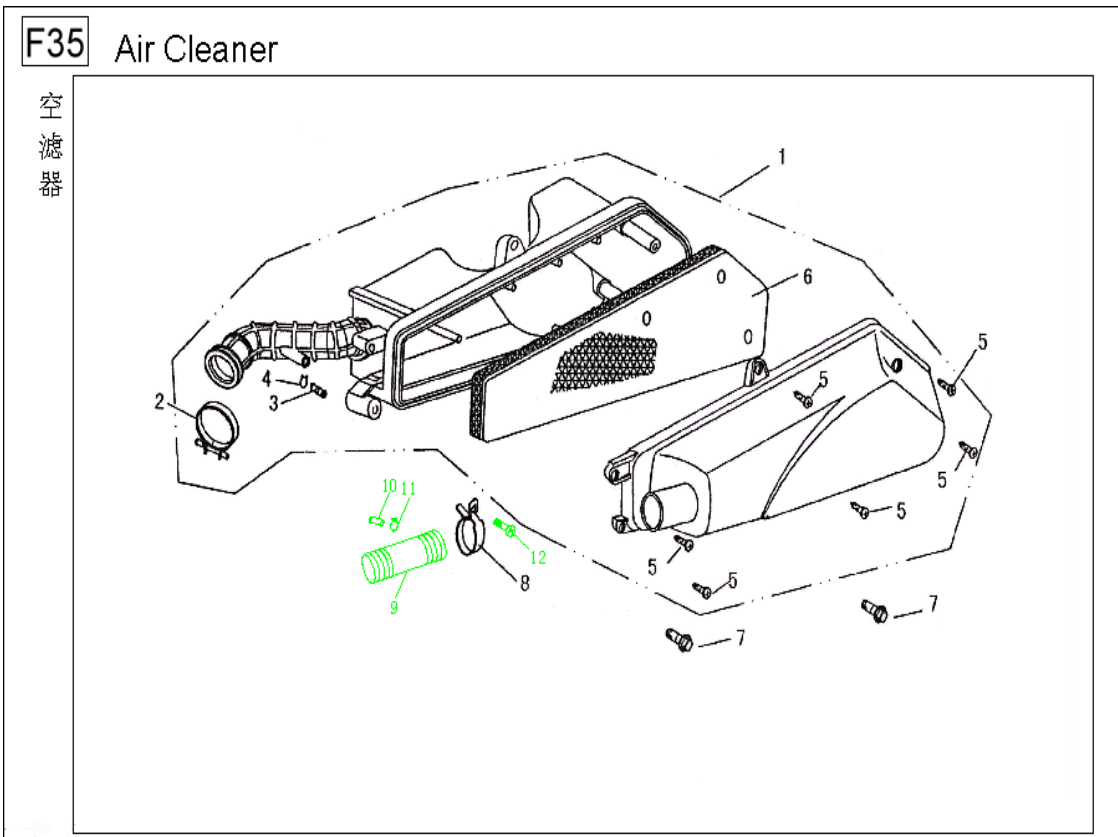

F35 Air Cleaner

NO.	Component and Parts No.	English Name	Quantity
F35/1	172100-TA2-000	Air cleaner crust assy.	1
F35/2	1724107-TA2-000	Clip,tube	1
F35/3	172402-TA2-000	Tube	1
F35/4	KH14*1.4	Clip,tube(A)	1
F35/5	GB845-86	Screw,tapping ST4.8*19	6
F35/6	172221-TA2-000	Air filter core	1
F35/7	GB5787-86	Bolt M6*30	2
F35/8	172310-TA2-000	Clip,inlet tube	1
F35/9	172301-TA2-000	Inlet tube	1
F35/10	172302-TBB-000	Tube connector	1
F35/11	KH14*1.2	Clip,tube	1
F35/12	GB818-86	Bolt M5*20	1