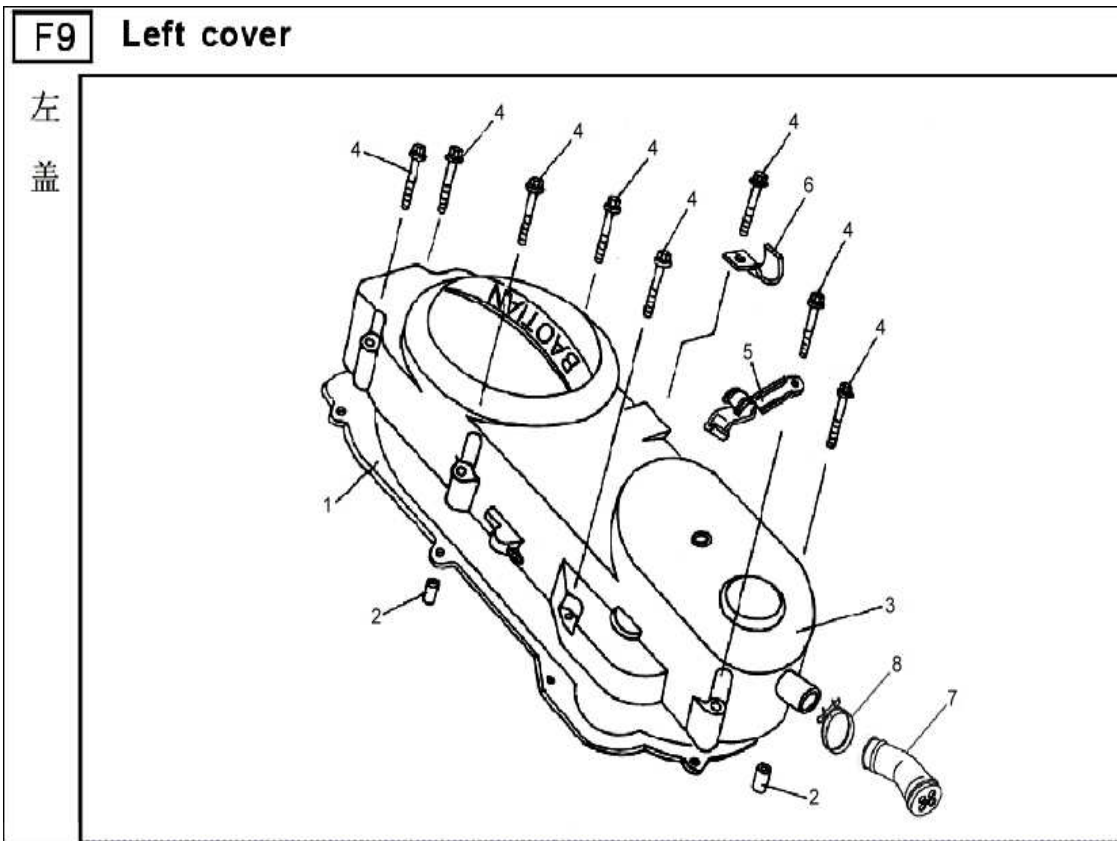

F9 Left cover

NO.	Component and Parts No.	English Name	Quantity
F9/1	BT139QMB-000004	Left Cover , Gasket	1
F9/1A	BT139QMB-000004	Left Cover , Gasket(lengthened)	1
F9/2	BT139QMB-060002	Dowel Pin	2
F9/3	BT139QMB-060001	Left Cover	1
F9/3A	BT139QMB-060001	Left Cover(lengthened)	1
F9/4	GB5787-86	Bolt M6×35	8
F9/5	BT139QMB-060010	Clamper Assy	1
F9/6	BT139QMB-060003	Clamper Braker Cable	1
F9/7	BT139QMB-103103	Air tube	1
F9/8	BT139QMB-103110	Band connecting, tube	1