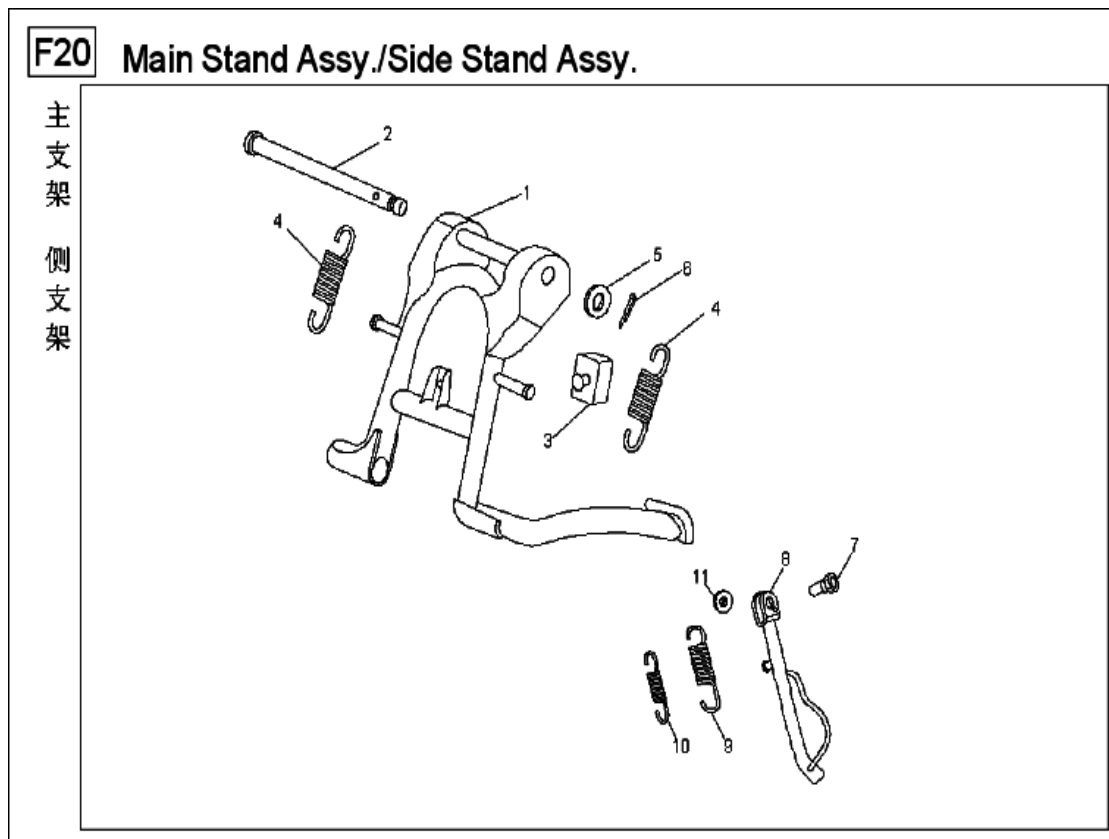

F20 Main stand assy./ Side stand assy.

NO.	Component and Parts No.	English Name	Quantity
F20/1	501210-TAC-000	Main stand assy.	1
F20/2	501201-TB9-000	Axle,main stand	1
F20/3	501202-TB9-000	Rubber,main stand	1
F20/4	501204-TB9-000	Spring,main stand	2
F20/5	GB/T 97.1-1985	Washer ϕ 8	1
F20/6	GB/T 91-1986	Cotter pin 1.5x24	1
F20/7	501301-TAC-000	Bolt,side stand	1
F20/8	501310-TAC-000	Side stand assy.	1
F20/9	501302-TAC-000	Spring A,side stand	1
F20/10	501303-TAC-000	Spring B,side stand	1
F20/11	501303-TAC-000	Nut M8x1.25	1