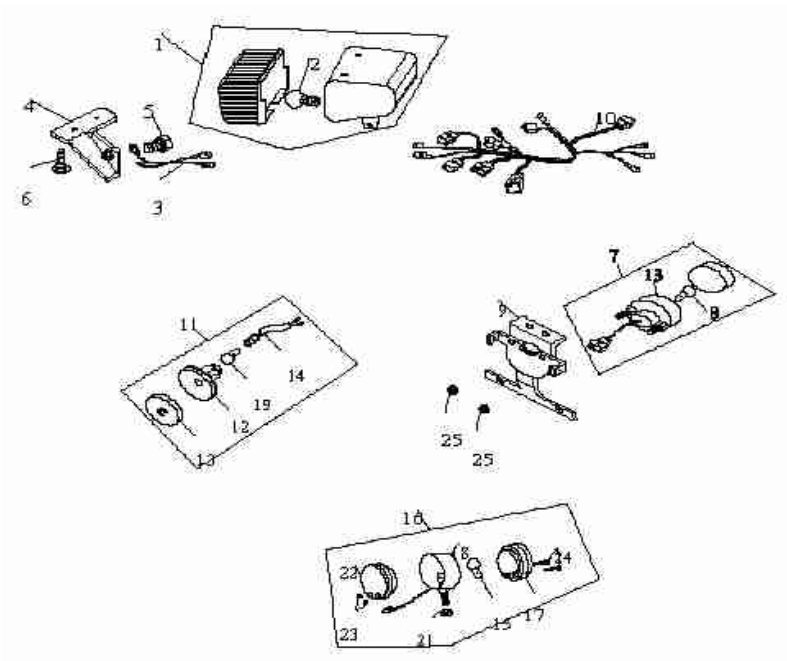

ERING FC 20

1	33100-165-00A	1	HEAD LIGHT ASS'Y
2	34901-165-000	1	HEAD LIGHT BULB
3	32106-165-000	1	HEAD LIGHT SUB WIRE
4	33120-165-000	1	HEAD LIGHT BRACKET
5	96000-06012	1	HEX WASHER FACE BOLT
6	93903-04012	2	TAPPING SCREW
7	33700-165-000	1	TAIL LIGHT ASS'Y (E-MARK)
8	34906-165-000	1	TAIL LIGHT BULB (E-MARK)
9	50357-165-00F	1	TAIL LIGHT FIX BRACKET
10	32100-165-001	1	MAIN WIRE HARDNESS
11	33711-165-000	1	REAR LIGHT SOCKET & WIRENESS
12	33702-165-000	1	TAIL LIGHT LENS (E-MARK)
13	94050-04000	2	HEX FLANGE NUT
14	33106-165-000	1	HEAD LIGHT ANTI DAZZLING