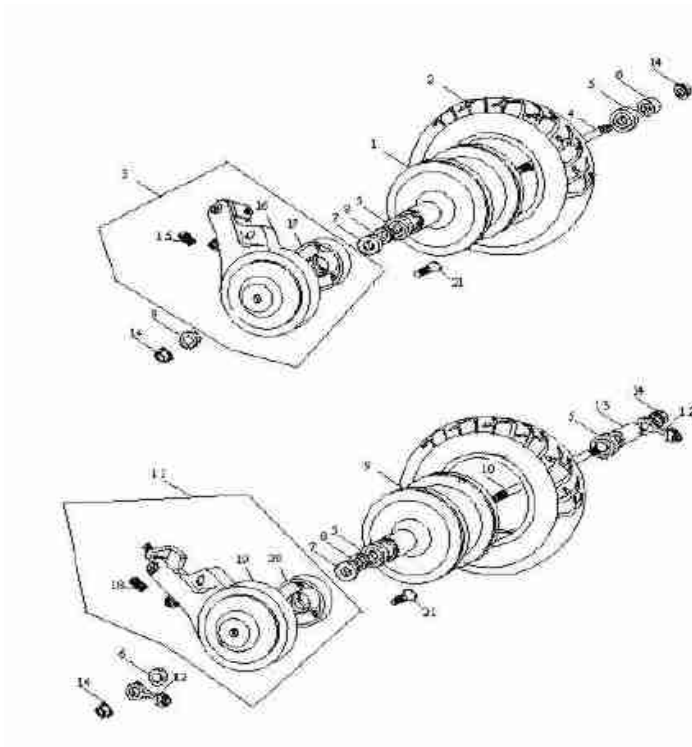

ERING FC 20

1	42701-165-000	1	FRONT RIM
2	42711-165-000	2	TIRE
3	45010-165-000	1	PANEL FRONT BRAKE PLATE
4	44301-165-000	1	FRONT WHEEL AXLE
5	96100-6200Z	4	RADIAL BALL BEARING
6	96401-1018005	2	SPACE TUBE
7	42616-165-000	2	AIR NOZZLE
8	96401-1018008	3	SPACE TUBE
9	42801-165-000	1	REAR WHEEL RIM
10	42301-165-000	1	REAR WHEEL AXLE
11	43010-165-000	1	REAR BRAKE PLATE
12	40543-165-000	2	DRIVE BELT ADJUSTER
13	96401-1018022	1	SPACE TUBE
14	94050-10000	4	HEX FLANGE NUT
15	45133-165-000	1	RESET SPRING
16	45105-165-000	1	FRONT HUB HOUSING
17	45106-165-000	1	FRONT HUB
18	43133-165-000	1	RESET SPRING
19	43110-165-000	1	REAR HUB HOUSING
20	43111-165-000	1	REAR HUB
21	42616-165-000	2	AIR NOZZLE